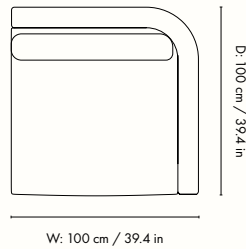

## Dase module overview

Dase Center Module

Dase Armrest End Module - Left

Dase Armrest End Module - Right

Dase Connecting Corner Module

Dase Chaise Longue - Left

Dase Chaise Longue - Right

Dase Cushion - Small

### Dimensions

Height: 73 cm / 28.7 in  
Width: 91 cm / 35.8 in  
Depth: 100 cm / 39.4 in  
Seat height: 40.5 cm / 15.9 in  
Cushion height: 40 cm / 15.7 in  
Cushion width: 90 cm / 35.4 in  
Weight: 27 kg / 59.5 lb

### Dimensions

Height: 73 cm / 28.7 in  
Width: 100 cm / 39.4 in  
Depth: 100 cm / 39.4 in  
Seat height: 40.5 cm / 15.9 in  
Cushion height: 40 cm / 15.7 in  
Cushion width: 90 cm / 35.4 in  
Weight: 33 kg / 72.8 lb