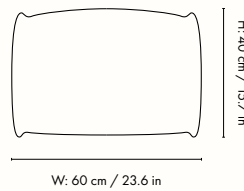

Dase Cushion - Small