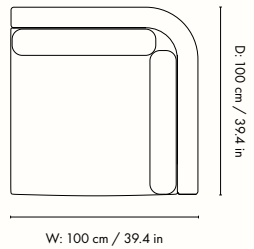

## Dase module overview

Dase Center Module

Dase Armrest End Module - Left

Dase Armrest End Module - Right

Dase Connecting Corner Module

Dase Chaise Longue - Left

Dase Chaise Longue - Right

Dase Cushion - Small

### Dimensions

Height: 73 cm / 28.7 in  
Width: 91 cm / 35.8 in  
Depth: 100 cm / 39.4 in  
Seat height: 40.5 cm / 15.9 in  
Cushion height: 40 cm / 15.7 in  
Cushion width: 90 cm / 35.4 in  
Weight: 27 kg / 59.5 lb

### Dimensions

Height: 73 cm / 28.7 in  
Width: 100 cm / 39.4 in  
Depth: 100 cm / 39.4 in  
Seat height: 40.5 cm / 15.9 in  
Cushion height: 40 cm / 15.7 in  
Cushion width: 90 cm / 35.4 in  
Weight: 33 kg / 72.8 lb