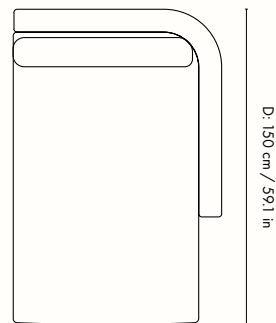

## Dimensions

Height: 73 cm / 28.7 in  
Width: 100 cm / 39.4 in  
Depth: 150 cm / 59.1 in  
Seat height: 40.5 cm / 15.9 in  
Cushion height: 40 cm / 15.7 in  
Cushion width: 90 cm / 35.4 in  
Weight: 40 kg / 88.2 lb

## Measurements

D: 150 cm / 59.1 in

W: 100 cm / 39.4 in

W: 100 cm / 39.4 in