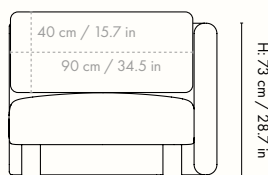

## Dimensions

Height: 40.5 cm / 15.9 in  
 Width: 91 cm / 35.8 in  
 Depth: 89 cm / 35 in  
 Seat height: 40.5 cm / 15.9 in  
 Weight: 20 kg / 44.1 lb

## Dimensions

Height: 73 cm / 28.7 in  
Width: 100 cm / 39.4 in  
Depth: 150 cm / 59.1 in  
Seat height: 40.5 cm / 15.9 in  
Cushion height: 40 cm / 15.7 in  
Cushion width: 90 cm / 35.4 in  
Weight: 40 kg / 88.2 lb

## Measurements

D: 150 cm / 59.1 in

W: 100 cm / 39.4 in

W: 100 cm / 39.4 in