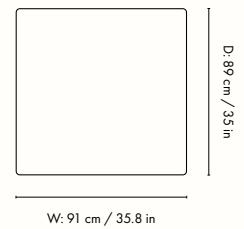

Dase Ottoman