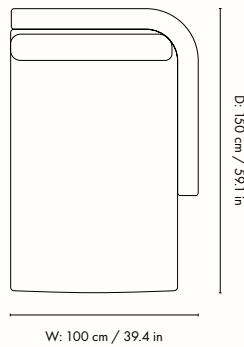

## Dase module overview

Dase Center Module

Dase Armrest End Module - Left

Dase Armrest End Module - Right

Dase Connecting Corner Module

Dase Chaise Longue - Left

Dase Chaise Longue - Right

Dase Cushion - Small

### Dimensions

Height: 73 cm / 28.7 in  
Width: 91 cm / 35.8 in  
Depth: 100 cm / 39.4 in  
Seat height: 40.5 cm / 15.9 in  
Cushion height: 40 cm / 15.7 in  
Cushion width: 90 cm / 35.4 in  
Weight: 27 kg / 59.5 lb

### Dimensions

Height: 73 cm / 28.7 in  
Width: 100 cm / 39.4 in  
Depth: 100 cm / 39.4 in  
Seat height: 40.5 cm / 15.9 in  
Cushion height: 40 cm / 15.7 in  
Cushion width: 90 cm / 35.4 in  
Weight: 33 kg / 72.8 lb