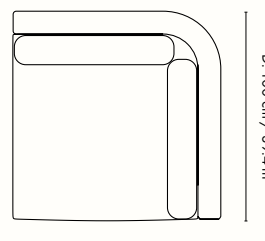

## Measurements

D: 100 cm / 39.4 in

W: 100 cm / 39.4 in

W: 100 cm / 39.4 in

### Dimensions

Height: 73 cm / 28.7 in  
Width: 100 cm / 39.4 in  
Depth: 100 cm / 39.4 in  
Seat height: 40.5 cm / 15.9 in  
Cushion height: 40 cm / 15.7 in  
Cushion width: 76 cm / 29.9 in  
Weight: 35 kg / 77.2 lb

### Dimensions

Height: 40 cm / 15.7 in

Width: 60 cm / 23.6 in

Weight: 1 kg / 2.2 lb