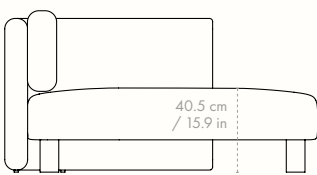

## Dimensions

Height: 73 cm / 28.7 in  
Width: 100 cm / 39.4 in  
Depth: 150 cm / 59.1 in  
Seat height: 40.5 cm / 15.9 in  
Cushion height: 40 cm / 15.7 in  
Cushion width: 90 cm / 35.4 in  
Weight: 40 kg / 88.2 lb

## Measurements

D: 150 cm / 59.1 in

W: 100 cm / 39.4 in

W: 100 cm / 39.4 in