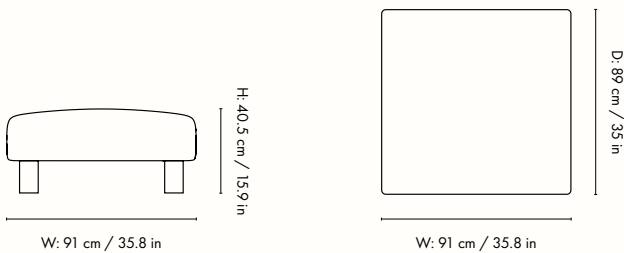

## Measurements

W: 60 cm / 23.6 in

D: 40 cm / 15.7 in

## Dimensions

Height: 40.5 cm / 15.9 in  
 Width: 91 cm / 35.8 in  
 Depth: 89 cm / 35 in  
 Seat height: 40.5 cm / 15.9 in  
 Weight: 20 kg / 44.1 lb

## Measurements

## Dimensions

Height: 73 cm / 28.7 in  
Width: 100 cm / 39.4 in  
Depth: 150 cm / 59.1 in  
Seat height: 40.5 cm / 15.9 in  
Cushion height: 40 cm / 15.7 in  
Cushion width: 90 cm / 35.4 in  
Weight: 40 kg / 88.2 lb