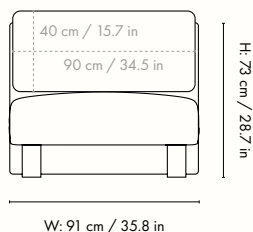

### Dimensions

Height: 73 cm / 28.7 in  
Width: 91 cm / 35.8 in  
Depth: 100 cm / 39.4 in  
Seat height: 40.5 cm / 15.9 in  
Cushion height: 40 cm / 15.7 in  
Cushion width: 90 cm / 35.4 in  
Weight: 27 kg / 59.5 lb

## Measurements

### Dimensions

Height: 73 cm / 28.7 in  
Width: 100 cm / 39.4 in  
Depth: 100 cm / 39.4 in  
Seat height: 40.5 cm / 15.9 in  
Cushion height: 40 cm / 15.7 in  
Cushion width: 90 cm / 35.4 in  
Weight: 33 kg / 72.8 lb

### Dimensions

Height: 73 cm / 28.7 in  
Width: 100 cm / 39.4 in  
Depth: 100 cm / 39.4 in  
Seat height: 40.5 cm / 15.9 in  
Cushion height: 40 cm / 15.7 in  
Cushion width: 76 cm / 29.9 in  
Weight: 35 kg / 77.2 lb