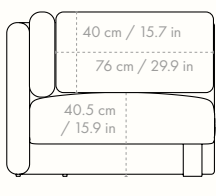

### Dimensions

Height: 73 cm / 28.7 in  
Width: 100 cm / 39.4 in  
Depth: 100 cm / 39.4 in  
Seat height: 40.5 cm / 15.9 in  
Cushion height: 40 cm / 15.7 in  
Cushion width: 90 cm / 35.4 in  
Weight: 33 kg / 72.8 lb

### Dimensions

Height: 73 cm / 28.7 in  
Width: 100 cm / 39.4 in  
Depth: 100 cm / 39.4 in  
Seat height: 40.5 cm / 15.9 in  
Cushion height: 40 cm / 15.7 in  
Cushion width: 76 cm / 29.9 in  
Weight: 35 kg / 77.2 lb

## Measurements

D: 100 cm / 39.4 in

W: 100 cm / 39.4 in

W: 100 cm / 39.4 in

### Dimensions

Height: 40 cm / 15.7 in

Width: 60 cm / 23.6 in

Weight: 1 kg / 2.2 lb