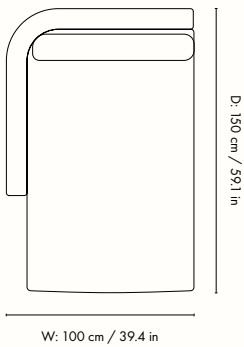

## Dase module overview

Dase Center Module

Dase Armrest End Module - Left

Dase Armrest End Module - Right

Dase Connecting Corner Module

Dase Chaise Longue - Left

Dase Chaise Longue - Right

Dase Cushion - Small

### Dimensions

Height: 73 cm / 28.7 in  
Width: 91 cm / 35.8 in  
Depth: 100 cm / 39.4 in  
Seat height: 40.5 cm / 15.9 in  
Cushion height: 40 cm / 15.7 in  
Cushion width: 90 cm / 35.4 in  
Weight: 27 kg / 59.5 lb

### Dimensions

Height: 73 cm / 28.7 in  
Width: 100 cm / 39.4 in  
Depth: 100 cm / 39.4 in  
Seat height: 40.5 cm / 15.9 in  
Cushion height: 40 cm / 15.7 in  
Cushion width: 90 cm / 35.4 in  
Weight: 33 kg / 72.8 lb