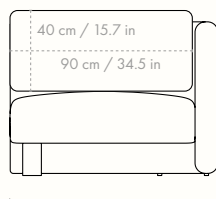

### Dimensions

Height: 73 cm / 28.7 in  
Width: 91 cm / 35.8 in  
Depth: 100 cm / 39.4 in  
Seat height: 40.5 cm / 15.9 in  
Cushion height: 40 cm / 15.7 in  
Cushion width: 90 cm / 35.4 in  
Weight: 27 kg / 59.5 lb

### Dimensions

Height: 73 cm / 28.7 in  
Width: 100 cm / 39.4 in  
Depth: 100 cm / 39.4 in  
Seat height: 40.5 cm / 15.9 in  
Cushion height: 40 cm / 15.7 in  
Cushion width: 90 cm / 35.4 in  
Weight: 33 kg / 72.8 lb

## Measurements

D: 100 cm / 39.4 in

W: 100 cm / 39.4 in

W: 100 cm / 39.4 in

### Dimensions

Height: 73 cm / 28.7 in  
Width: 100 cm / 39.4 in  
Depth: 100 cm / 39.4 in  
Seat height: 40.5 cm / 15.9 in  
Cushion height: 40 cm / 15.7 in  
Cushion width: 76 cm / 29.9 in  
Weight: 35 kg / 77.2 lb