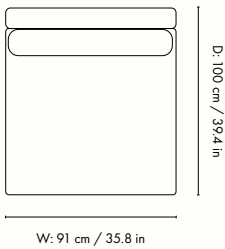

Dase Modular Sofa

The Dase Sofa is a modular system designed with comfort and versatility in mind. This sofa offers enough space for resting, lounging, conversing and cuddling, making it ideal for both formal and informal settings. The sofa's design is highlighted by an upholstered backrest that gracefully follows the sofa's contours, accentuating its contemporary silhouette. Choose between matching upholstered legs for a cohesive look or dark-stained wood legs for a more subtle elegance. Both leg styles are included when purchasing a sofa.

With a commitment to responsible production, the wooden structure of the Dase Sofa is FSC™ certified. As a part of our Made to Order customisation concept, the upholstery for this item can be selected from a range of high-quality fabrics in different colours and patterns to create your custom piece of furniture.

Dase module overview

Dase Center Module