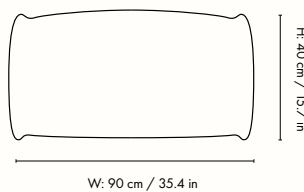

Dase Back Cushion