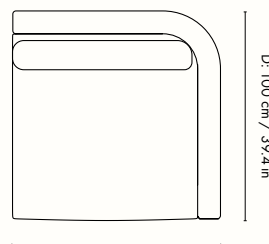

### Dimensions

Height: 73 cm / 28.7 in  
Width: 91 cm / 35.8 in  
Depth: 100 cm / 39.4 in  
Seat height: 40.5 cm / 15.9 in  
Cushion height: 40 cm / 15.7 in  
Cushion width: 90 cm / 35.4 in  
Weight: 27 kg / 59.5 lb

### Dimensions

Height: 73 cm / 28.7 in  
Width: 100 cm / 39.4 in  
Depth: 100 cm / 39.4 in  
Seat height: 40.5 cm / 15.9 in  
Cushion height: 40 cm / 15.7 in  
Cushion width: 90 cm / 35.4 in  
Weight: 33 kg / 72.8 lb

## Measurements

D: 100 cm / 39.4 in

W: 100 cm / 39.4 in

W: 100 cm / 39.4 in

### Dimensions

Height: 73 cm / 28.7 in  
Width: 100 cm / 39.4 in  
Depth: 100 cm / 39.4 in  
Seat height: 40.5 cm / 15.9 in  
Cushion height: 40 cm / 15.7 in  
Cushion width: 76 cm / 29.9 in  
Weight: 35 kg / 77.2 lb