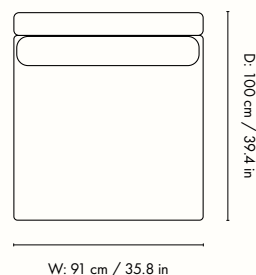

### Dimensions

Height: 73 cm / 28.7 in  
Width: 91 cm / 35.8 in  
Depth: 100 cm / 39.4 in  
Seat height: 40.5 cm / 15.9 in  
Cushion height: 40 cm / 15.7 in  
Cushion width: 90 cm / 35.4 in  
Weight: 27 kg / 59.5 lb

## Measurements

### Dimensions

Height: 73 cm / 28.7 in  
Width: 100 cm / 39.4 in  
Depth: 100 cm / 39.4 in  
Seat height: 40.5 cm / 15.9 in  
Cushion height: 40 cm / 15.7 in  
Cushion width: 90 cm / 35.4 in  
Weight: 33 kg / 72.8 lb

### Dimensions

Height: 73 cm / 28.7 in  
Width: 100 cm / 39.4 in  
Depth: 100 cm / 39.4 in  
Seat height: 40.5 cm / 15.9 in  
Cushion height: 40 cm / 15.7 in  
Cushion width: 76 cm / 29.9 in  
Weight: 35 kg / 77.2 lb