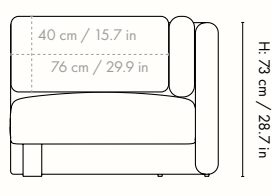

### Dimensions

Height: 73 cm / 28.7 in  
Width: 100 cm / 39.4 in  
Depth: 100 cm / 39.4 in  
Seat height: 40.5 cm / 15.9 in  
Cushion height: 40 cm / 15.7 in  
Cushion width: 90 cm / 35.4 in  
Weight: 33 kg / 72.8 lb

### Dimensions

Height: 73 cm / 28.7 in  
Width: 100 cm / 39.4 in  
Depth: 100 cm / 39.4 in  
Seat height: 40.5 cm / 15.9 in  
Cushion height: 40 cm / 15.7 in  
Cushion width: 76 cm / 29.9 in  
Weight: 35 kg / 77.2 lb

## Measurements

D: 100 cm / 39.4 in

W: 100 cm / 39.4 in

W: 100 cm / 39.4 in

### Dimensions

Height: 40 cm / 15.7 in

Width: 60 cm / 23.6 in

Weight: 1 kg / 2.2 lb