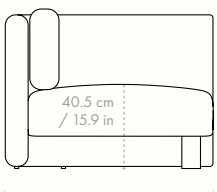

### Dimensions

Height: 73 cm / 28.7 in  
Width: 91 cm / 35.8 in  
Depth: 100 cm / 39.4 in  
Seat height: 40.5 cm / 15.9 in  
Cushion height: 40 cm / 15.7 in  
Cushion width: 90 cm / 35.4 in  
Weight: 27 kg / 59.5 lb

### Dimensions

Height: 73 cm / 28.7 in  
Width: 100 cm / 39.4 in  
Depth: 100 cm / 39.4 in  
Seat height: 40.5 cm / 15.9 in  
Cushion height: 40 cm / 15.7 in  
Cushion width: 90 cm / 35.4 in  
Weight: 33 kg / 72.8 lb

## Measurements

D: 100 cm / 39.4 in

W: 100 cm / 39.4 in

W: 100 cm / 39.4 in

### Dimensions

Height: 73 cm / 28.7 in  
Width: 100 cm / 39.4 in  
Depth: 100 cm / 39.4 in  
Seat height: 40.5 cm / 15.9 in  
Cushion height: 40 cm / 15.7 in  
Cushion width: 76 cm / 29.9 in  
Weight: 35 kg / 77.2 lb