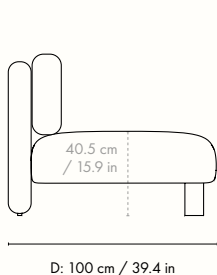

### Dimensions

Height: 73 cm / 28.7 in  
Width: 91 cm / 35.8 in  
Depth: 100 cm / 39.4 in  
Seat height: 40.5 cm / 15.9 in  
Cushion height: 40 cm / 15.7 in  
Cushion width: 90 cm / 35.4 in  
Weight: 27 kg / 59.5 lb

## Measurements

### Dimensions

Height: 73 cm / 28.7 in  
Width: 100 cm / 39.4 in  
Depth: 100 cm / 39.4 in  
Seat height: 40.5 cm / 15.9 in  
Cushion height: 40 cm / 15.7 in  
Cushion width: 90 cm / 35.4 in  
Weight: 33 kg / 72.8 lb

### Dimensions

Height: 73 cm / 28.7 in  
Width: 100 cm / 39.4 in  
Depth: 100 cm / 39.4 in  
Seat height: 40.5 cm / 15.9 in  
Cushion height: 40 cm / 15.7 in  
Cushion width: 76 cm / 29.9 in  
Weight: 35 kg / 77.2 lb