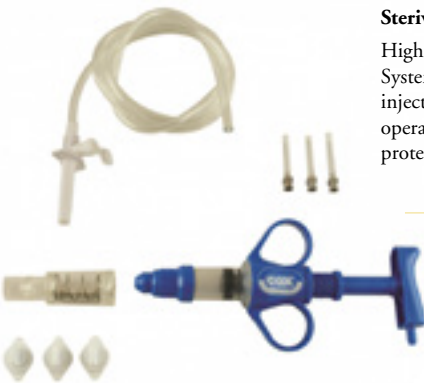

Swayback occurs in newborn lambs from ewes with inadequate dietary copper intake. Affected lambs can be born dead, weak, or unable to stand. If mobile, they are ataxic

Sterivax Pack

High quality 5ml Phillips vaccinator with the Sterimatic Needle System, administers automatically disinfected and accurate injections. The Sterimatic System protects the needle, increases operator safety with fewer needle stick injuries and helps to protect livestock against cross infection from viruses and bacteria.