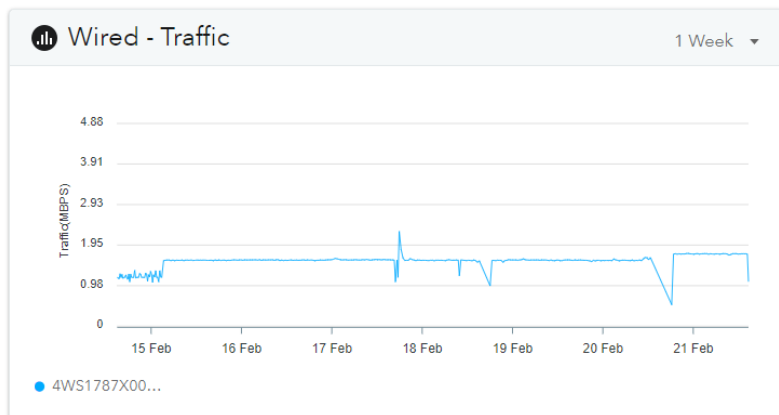

VLAN	VLAN Name	VLAN ID	QoS Profile	Secondary VLAN Type
Group Port Config	Management VLAN	1	Data	0
	Video VLAN	4089	Video	0
LAG	Vlan22	22	Custom	0
Spanning Tree				
PoE Schedules				

可設定 VLAN、LAG、Spanning Tree、PoE Schedule 等進階功能