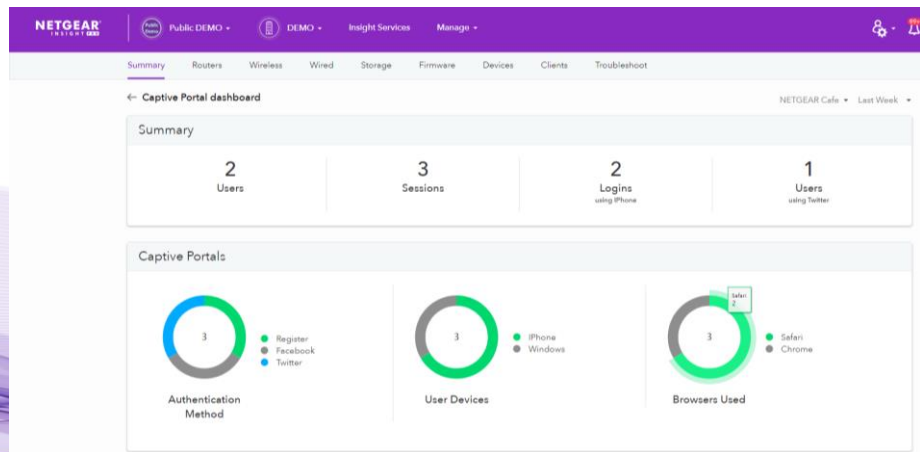

切換至不同分公司

以地理位置為單位

支援雙重驗證

以 SMS 驗證碼 / 信任的裝置驗證

The screenshot shows a screen titled '新增簡訊驗證' (Add SMS Verification). It features a large circular icon with a smartphone inside. Below the icon, the text reads: '輸入電話號碼。' (Enter phone number.) and '輸入能夠接收簡訊的號碼。' (Enter a number that can receive messages.). At the bottom, there is a field for the phone number, currently showing '+852' and a dropdown for '電話號碼' (Phone Number).

顯示實時裝置數量及流量

限制上下載速度

The screenshot shows the 'Rate Limiting' settings screen. It includes the following options:

- Enable**: A toggle switch that is currently turned on (green).
- Upload Data Rate Unit**: Set to 'Mbps'.
- Upload Rate Limit**: Set to '274 Mbps'.
- Download Data Rate Unit**: Set to 'Mbps'.
- Download Rate Limit**: Set to '526 Mbps'.

Instant Captive Portal

自訂 Free Wi-Fi 網頁驗證及促銷

社交網絡登入

展示廣告 5 秒

Instant Captive Portal 功能和 Insight Cloud Portal 電腦瀏覽器管理介面為 Insight Pro 付費計劃的功能。

完整客戶報告

- ◆ 顧客使用的作業系統及瀏覽器
- ◆ 回頭客及新客數量
- ◆ 顧客的性別、年齡及語言

AC3000 三頻適用於高密度環境