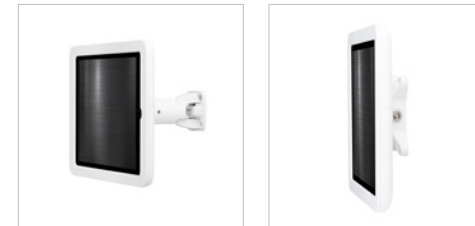

PRO LINE

Wall Pro

Picture Mount Pro

$395

$195

- MagDOCK: Securely undock head unit for hand-held assisted-selling

Protrudes 5"
User-controlled tilt +/- 35°
Pivots left and right

Protrudes 2"

- Web dashboard lets you effortlessly track your revenue and uptime across your entire kiosk deployment, in realtime.
- Includes a secure browser to enable deployment of a web-site as your interactive
- Includes Geo-Fencing, payment module integration, barcode scanning and more.
- Available as an SDK to integrate into your native iOS app.

Apple, Samsung, Microsoft + more
(iPad Pro 12.9 and Microsoft Surface Pro: +$25)

Bolt to wall

Yes if mounted at 42" or lower. Requires cane guard or other setback.

Yes for wall mounting without use of cane guard

Full Faceplate/Logo

Headphone Mount
ID Scan Shelf
RFID Reader

Headphone Mount
RFID Reader

eDynamo
RFID Reader

2.5"H x 2.7"W x 5"D

3.5"H x 3.5"W x 1.1"D