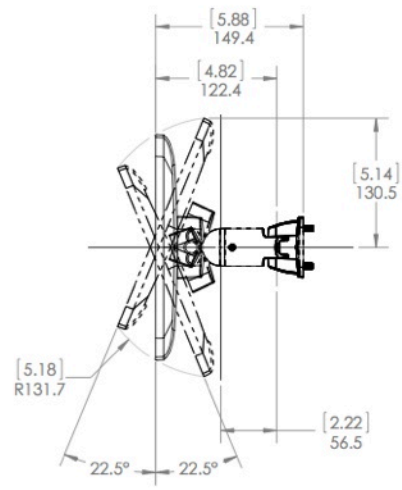

HEAD SHOWN IN +/- 22.5 TILT POSITION  
(LIMITING POSITION FOR SWEEP VOLUME)

[5.00]  
127

MAXIMUM POST  
SIZE FOR +/- 90  
ROTATION

90.0°

30.0°

[8.36]  
R212.4

**+/- 30 DEGREE STOP PLATE  
RECOMMENDED FOR MOUNTING  
ON WALL; +/- 90 DEGREE STOP  
PLATE RECOMMENDED FOR  
MOUNTING ON POST.**

HEAD SHOWN IN +/- 22.5 TILT POSITION  
(LIMITING POSITION FOR SWEEP VOLUME)

[3.50]  
88.9

MAXIMUM POST  
SIZE FOR +/- 90  
ROTATION

90.0°

30.0°

[7.90]  
R200.7

**+/- 30 DEGREE STOP PLATE  
RECOMMENDED FOR MOUNTING  
ON WALL; +/- 90 DEGREE STOP  
PLATE RECOMMENDED FOR  
MOUNTING ON POST.**

**LILITAB WALL PRO**  
OVERALL DIMENSIONS, LANDSCAPE ORIENTATION

**LILITAB WALL PRO**  
OVERALL DIMENSIONS, PORTRAIT ORIENTATION