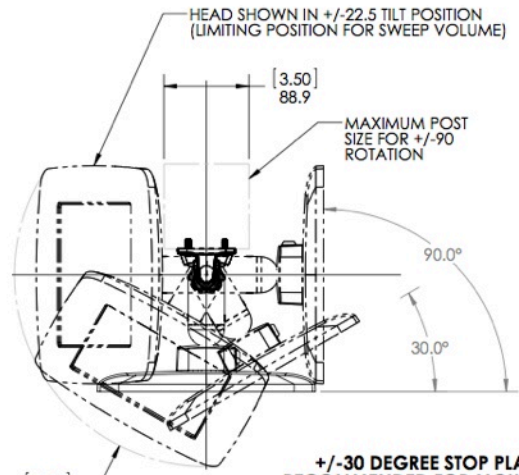

HEAD SHOWN IN +/- 22.5 TILT POSITION  
(LIMITING POSITION FOR SWEEP VOLUME)

[5.00]  
127

MAXIMUM POST  
SIZE FOR +/- 90  
ROTATION

90.0°

30.0°

[8.36]  
R212.4

**+/- 30 DEGREE STOP PLATE  
RECOMMENDED FOR MOUNTING  
ON WALL; +/- 90 DEGREE STOP  
PLATE RECOMMENDED FOR  
MOUNTING ON POST.**

HEAD SHOWN IN +/- 22.5 TILT POSITION  
(LIMITING POSITION FOR SWEEP VOLUME)

[3.50]  
88.9

MAXIMUM POST  
SIZE FOR +/- 90  
ROTATION

90.0°

30.0°

[7.90]  
R200.7

**+/- 30 DEGREE STOP PLATE  
RECOMMENDED FOR MOUNTING  
ON WALL; +/- 90 DEGREE STOP  
PLATE RECOMMENDED FOR  
MOUNTING ON POST.**

**LILITAB WALL PRO**  
OVERALL DIMENSIONS, LANDSCAPE ORIENTATION

**LILITAB WALL PRO**  
OVERALL DIMENSIONS, PORTRAIT ORIENTATION

## MOUNTING PATTERN