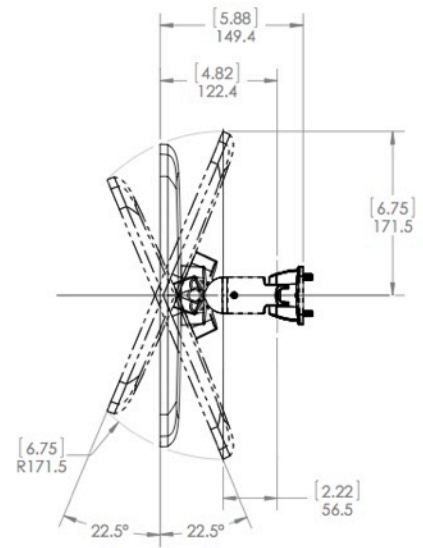

HEAD SHOWN IN +/- 22.5 TILT POSITION  
(LIMITING POSITION FOR SWEEP VOLUME)

[5.00]  
127

MAXIMUM POST  
SIZE FOR +/- 90  
ROTATION

90.0°

30.0°

[8.36]  
R212.4

**+/- 30 DEGREE STOP PLATE  
RECOMMENDED FOR MOUNTING  
ON WALL; +/- 90 DEGREE STOP  
PLATE RECOMMENDED FOR  
MOUNTING ON POST.**

HEAD SHOWN IN +/- 22.5 TILT POSITION  
(LIMITING POSITION FOR SWEEP VOLUME)

[3.50]  
88.9

MAXIMUM POST  
SIZE FOR +/- 90  
ROTATION

90.0°

30.0°

[7.90]  
R200.7

**+/- 30 DEGREE STOP PLATE  
RECOMMENDED FOR MOUNTING  
ON WALL; +/- 90 DEGREE STOP  
PLATE RECOMMENDED FOR  
MOUNTING ON POST.**

**LILITAB WALL PRO**  
OVERALL DIMENSIONS, LANDSCAPE ORIENTATION

**LILITAB WALL PRO**  
OVERALL DIMENSIONS, PORTRAIT ORIENTATION

## MOUNTING PATTERN