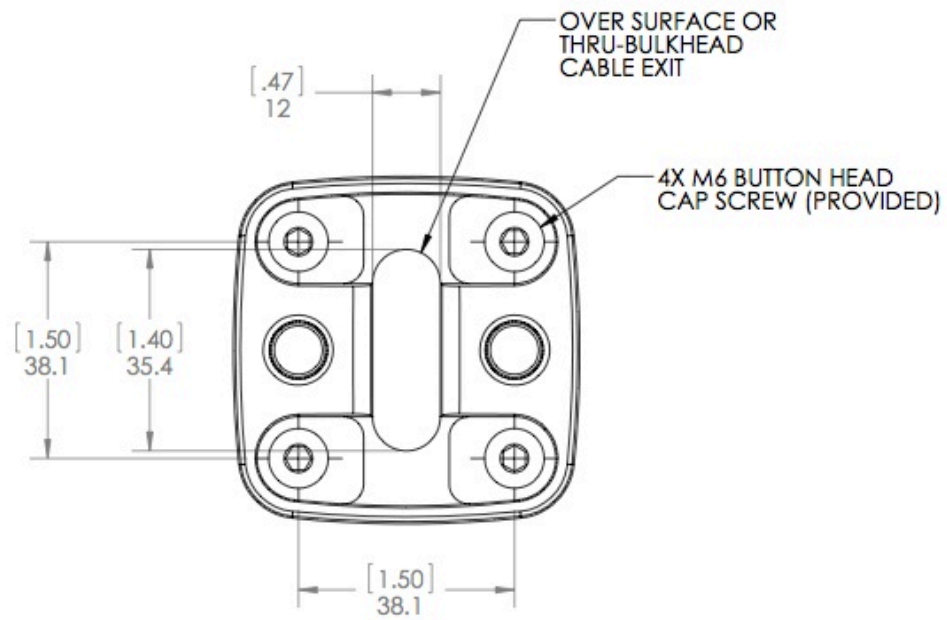

HEAD SHOWN IN +/- 22.5 TILT POSITION  
(LIMITING POSITION FOR SWEEP VOLUME)

[5.00]  
127

MAXIMUM POST  
SIZE FOR +/- 90  
ROTATION

90.0°

30.0°

[8.36]  
R212.4

**+/- 30 DEGREE STOP PLATE  
RECOMMENDED FOR MOUNTING  
ON WALL; +/- 90 DEGREE STOP  
PLATE RECOMMENDED FOR  
MOUNTING ON POST.**

HEAD SHOWN IN +/- 22.5 TILT POSITION  
(LIMITING POSITION FOR SWEEP VOLUME)

[3.50]  
88.9

MAXIMUM POST  
SIZE FOR +/- 90  
ROTATION

90.0°

30.0°

[7.90]  
R200.7

**+/- 30 DEGREE STOP PLATE  
RECOMMENDED FOR MOUNTING  
ON WALL; +/- 90 DEGREE STOP  
PLATE RECOMMENDED FOR  
MOUNTING ON POST.**

**LILITAB WALL PRO**  
OVERALL DIMENSIONS, LANDSCAPE ORIENTATION

**LILITAB WALL PRO**  
OVERALL DIMENSIONS, PORTRAIT ORIENTATION