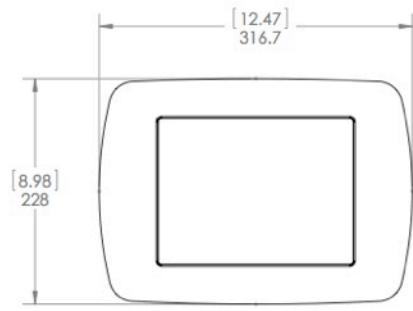

HEAD SHOWN IN +/- 22.5 TILT POSITION  
(LIMITING POSITION FOR SWEEP VOLUME)

[5.00]  
127

MAXIMUM POST  
SIZE FOR +/- 90  
ROTATION

90.0°

30.0°

[8.36]  
R212.4

**+/- 30 DEGREE STOP PLATE  
RECOMMENDED FOR MOUNTING  
ON WALL; +/- 90 DEGREE STOP  
PLATE RECOMMENDED FOR  
MOUNTING ON POST.**

HEAD SHOWN IN +/- 22.5 TILT POSITION  
(LIMITING POSITION FOR SWEEP VOLUME)

[3.50]  
88.9

MAXIMUM POST  
SIZE FOR +/- 90  
ROTATION

90.0°

30.0°

[7.90]  
R200.7

**+/- 30 DEGREE STOP PLATE  
RECOMMENDED FOR MOUNTING  
ON WALL; +/- 90 DEGREE STOP  
PLATE RECOMMENDED FOR  
MOUNTING ON POST.**

**LILITAB WALL PRO**  
OVERALL DIMENSIONS, LANDSCAPE ORIENTATION

**LILITAB WALL PRO**  
OVERALL DIMENSIONS, PORTRAIT ORIENTATION