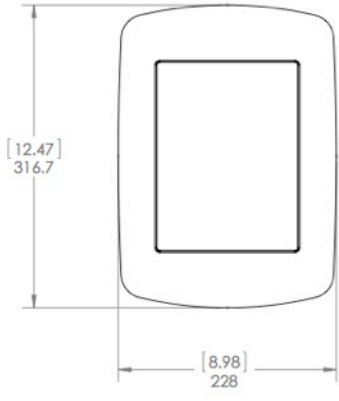

HEAD SHOWN IN +/- 22.5 TILT POSITION  
(LIMITING POSITION FOR SWEEP VOLUME)

[5.00]  
127

MAXIMUM POST  
SIZE FOR +/- 90  
ROTATION

90.0°

30.0°

[8.36]  
R212.4

**+/- 30 DEGREE STOP PLATE  
RECOMMENDED FOR MOUNTING  
ON WALL; +/- 90 DEGREE STOP  
PLATE RECOMMENDED FOR  
MOUNTING ON POST.**

HEAD SHOWN IN +/- 22.5 TILT POSITION  
(LIMITING POSITION FOR SWEEP VOLUME)

[3.50]  
88.9

MAXIMUM POST  
SIZE FOR +/- 90  
ROTATION

90.0°

30.0°

[7.90]  
R200.7

**+/- 30 DEGREE STOP PLATE  
RECOMMENDED FOR MOUNTING  
ON WALL; +/- 90 DEGREE STOP  
PLATE RECOMMENDED FOR  
MOUNTING ON POST.**

**LILITAB WALL PRO**  
OVERALL DIMENSIONS, LANDSCAPE ORIENTATION

**LILITAB WALL PRO**  
OVERALL DIMENSIONS, PORTRAIT ORIENTATION