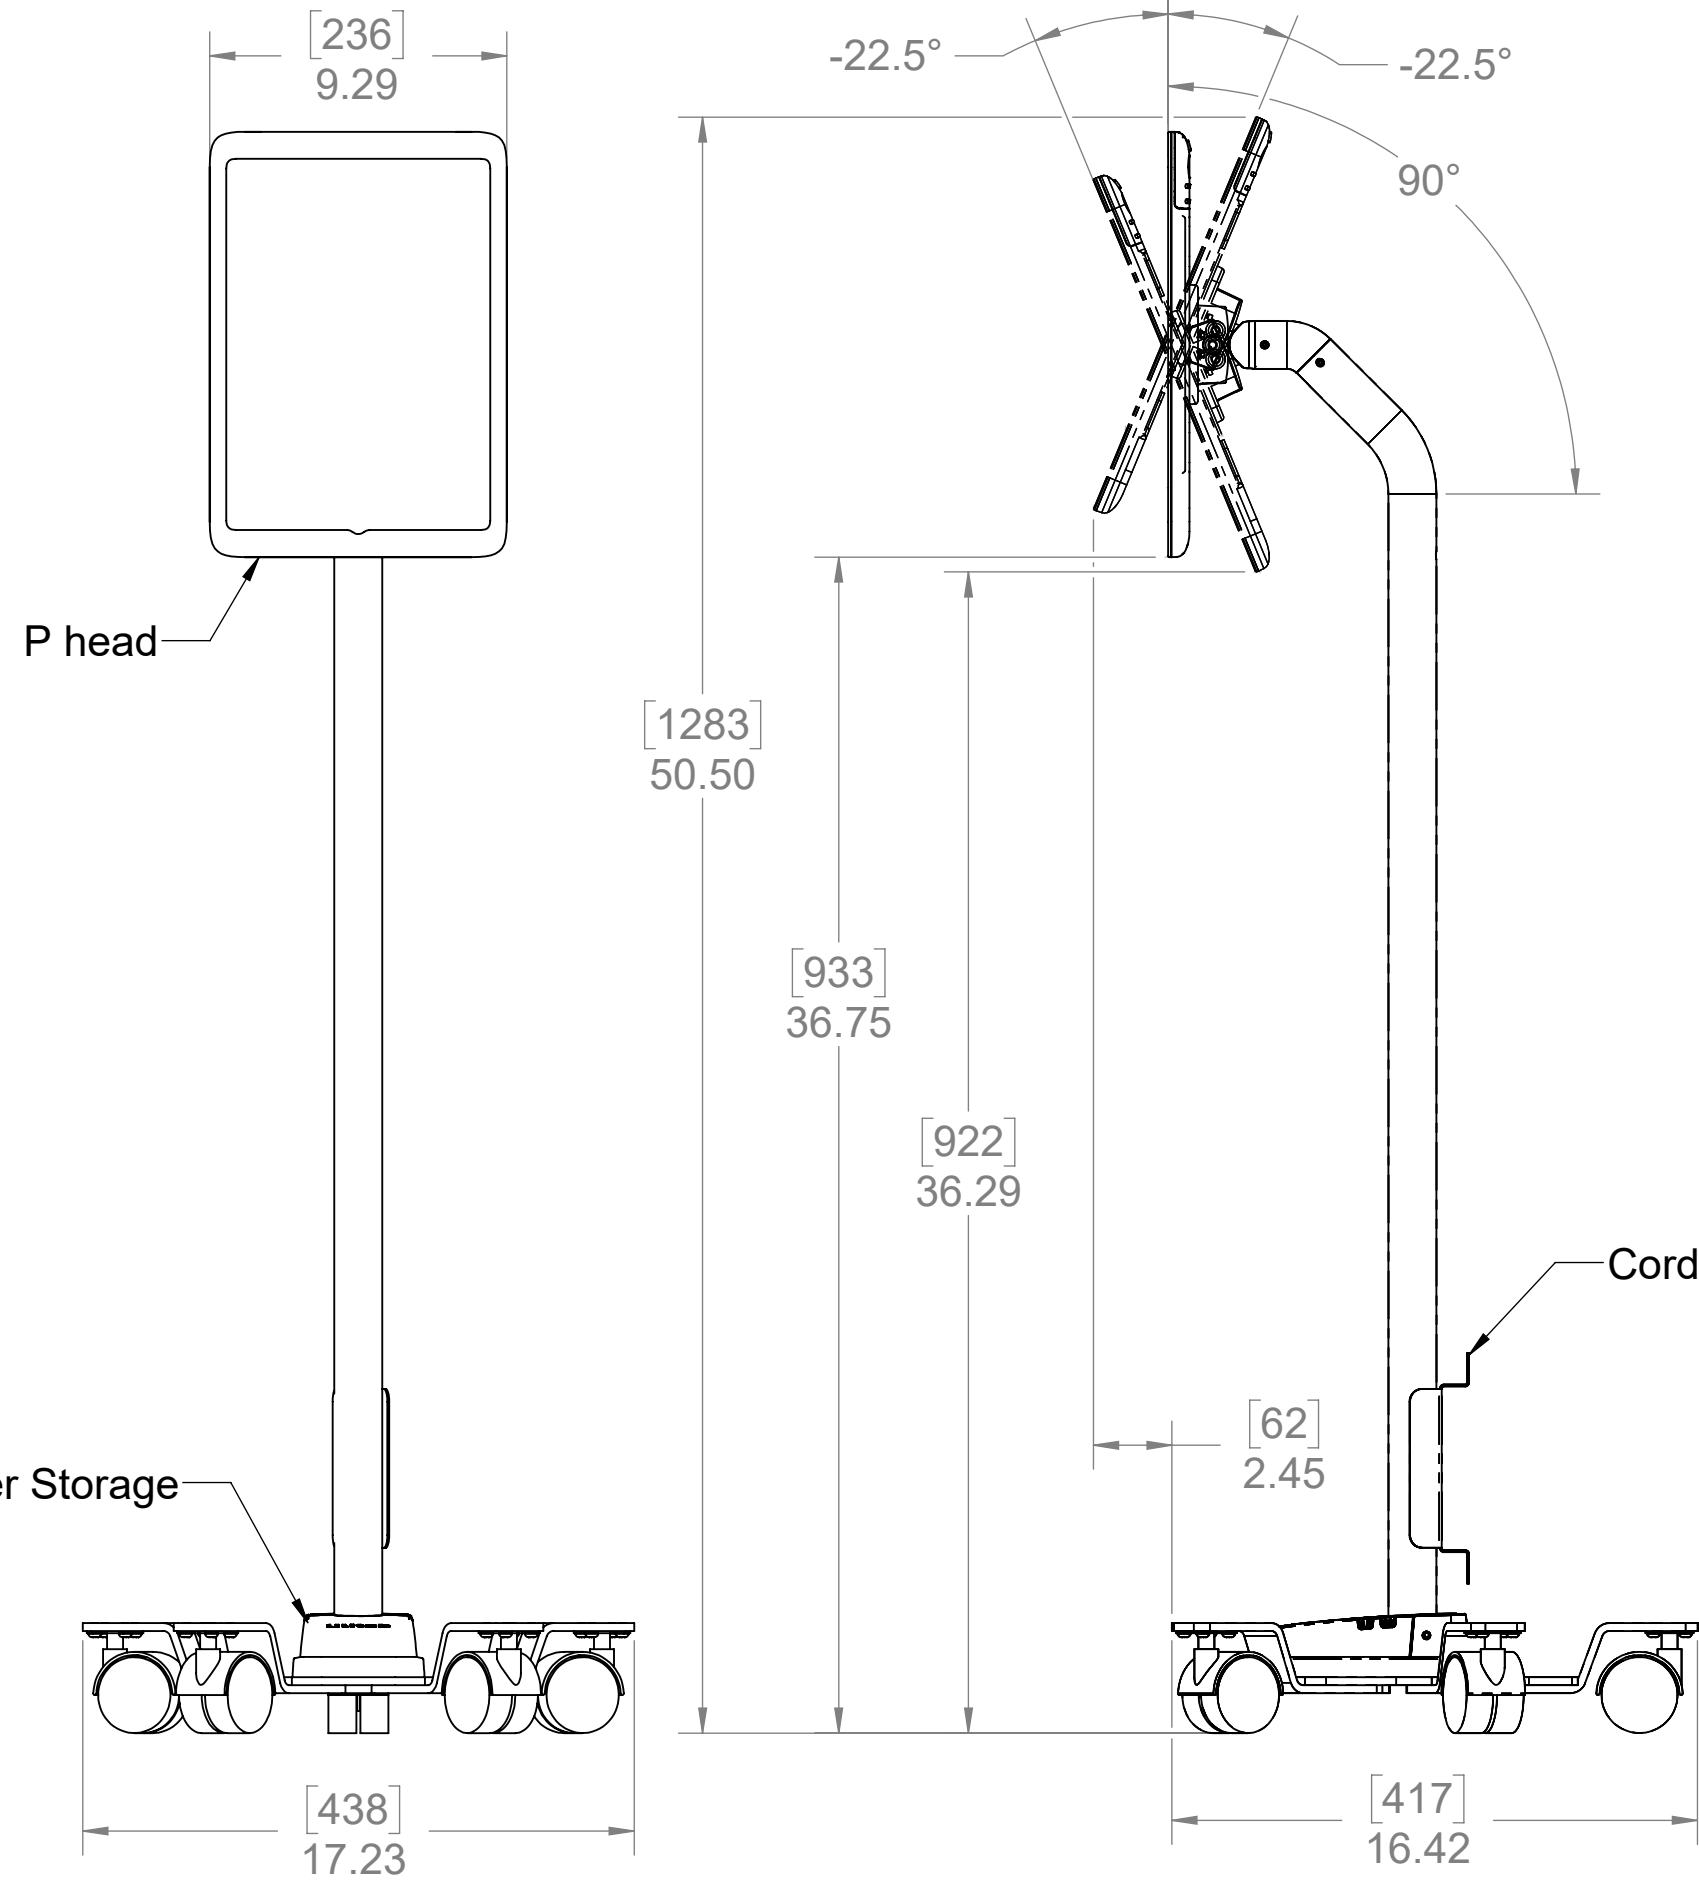

P head

AC Adapter Storage

Cord Wrap

P Head Enclosure in Landscape

<p>THIRD ANGLE PROJECTION</p>	<p>lilitab 39B LARKSPUR STREET, SAN RAFAEL, CA 94901</p>		
	<p>DESCRIPTION: Telemedicine Cart, P Head</p>		
<p>THIS DOCUMENT AND THE TECHNICAL DATA DISCLOSED ARE PROPRIETARY AND SHALL NOT BE USED, DUPLICATED, RELEASED OR DISCLOSED WITHOUT EXPRESSED WRITTEN PERMISSION.</p>	<p>DRAWING NUMBER: -</p>	<p>REVISION:</p>	
<p>UNITS: [MM]INCHES</p>	<p>DO NOT SCALE DRAWING</p>	<p>SCALE: 1:6</p>	<p>SHEET: 1/2</p>

AC Adapter Storage

P head

Cord Wrap

P Head Enclosure in Portrait

<p>THIRD ANGLE PROJECTION</p>	<p>lilitab 39B LARKSPUR STREET, SAN RAFAEL, CA 94901</p>		
	<p>DESCRIPTION: Telemedicine Cart, P Head</p>		
<p>THIS DOCUMENT AND THE TECHNICAL DATA DISCLOSED ARE PROPRIETARY AND SHALL NOT BE USED, DUPLICATED, RELEASED OR DISCLOSED WITHOUT EXPRESSED WRITTEN PERMISSION.</p>	<p>DRAWING NUMBER: -</p>	<p>REVISION:</p>	
<p>UNITS: [MM]INCHES</p>	<p>DO NOT SCALE DRAWING</p>	<p>SCALE: 1:6</p>	<p>SHEET: 2/2</p>