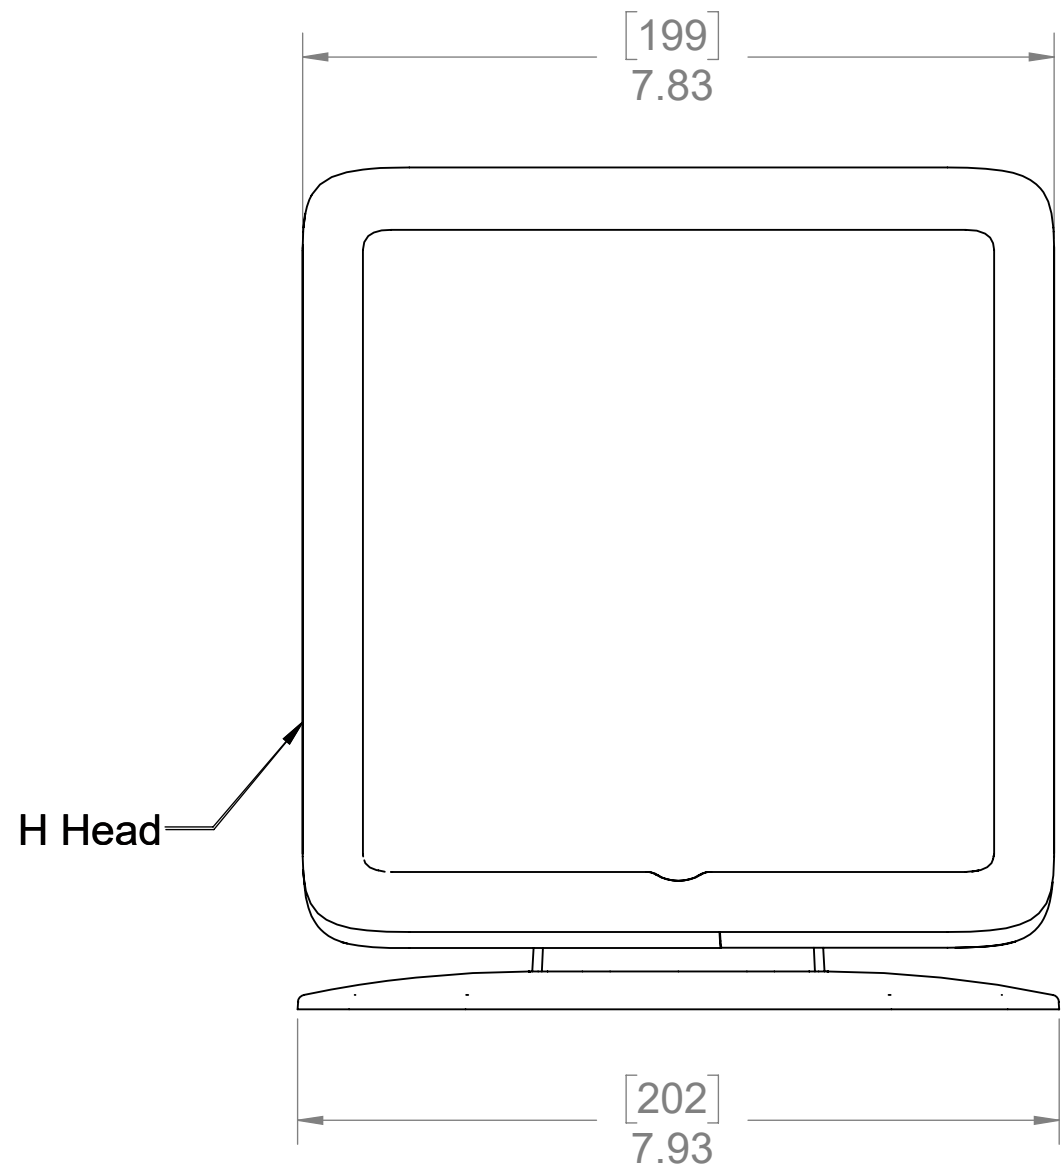

H Head Enclosure in Landscape

<p>THIRD ANGLE PROJECTION</p>	<p>Lilitab 39B LARKSPUR STREET, SAN RAFAEL, CA 94901</p>	
<p>THIS DOCUMENT AND THE TECHNICAL DATA DISCLOSED ARE PROPRIETARY AND SHALL NOT BE USED, DUPLICATED, RELEASED OR DISCLOSED WITHOUT EXPRESSED WRITTEN PERMISSION.</p>	<p>DESCRIPTION: Tabletop, H Head</p> <p>DRAWING NUMBER: - REVISION:</p>	
<p>UNITS: [MM]INCHES</p>	<p>DO NOT SCALE DRAWING</p>	<p>SCALE: 1:2 SHEET: 1/3</p>

H Head Enclosure in Portrait

<p>THIRD ANGLE PROJECTION</p>	<p>Lilitab 39B LARKSPUR STREET, SAN RAFAEL, CA 94901</p>	
<p>THIS DOCUMENT AND THE TECHNICAL DATA DISCLOSED ARE PROPRIETARY AND SHALL NOT BE USED, DUPLICATED, RELEASED OR DISCLOSED WITHOUT EXPRESSED WRITTEN PERMISSION.</p>	<p>DESCRIPTION: Tabletop, H Head</p>	
	<p>DRAWING NUMBER: -</p>	<p>REVISION:</p>
<p>UNITS: [MM]INCHES</p>	<p>DO NOT SCALE DRAWING</p>	<p>SCALE: 1:2 SHEET: 2/3</p>

<p>THIRD ANGLE PROJECTION</p> <p>THIS DOCUMENT AND THE TECHNICAL DATA DISCLOSED ARE PROPRIETARY AND SHALL NOT BE USED, DUPLICATED, RELEASED OR DISCLOSED WITHOUT EXPRESSED WRITTEN PERMISSION.</p>	<p>Lilitab 39B LARKSPUR STREET, SAN RAFAEL, CA 94901</p>	
	<p>DESCRIPTION: Tabletop, H Head</p>	
<p>UNITS: [MM]INCHES</p>	<p>DO NOT SCALE DRAWING</p>	<p>SCALE: 3:4 SHEET: 3/3</p>