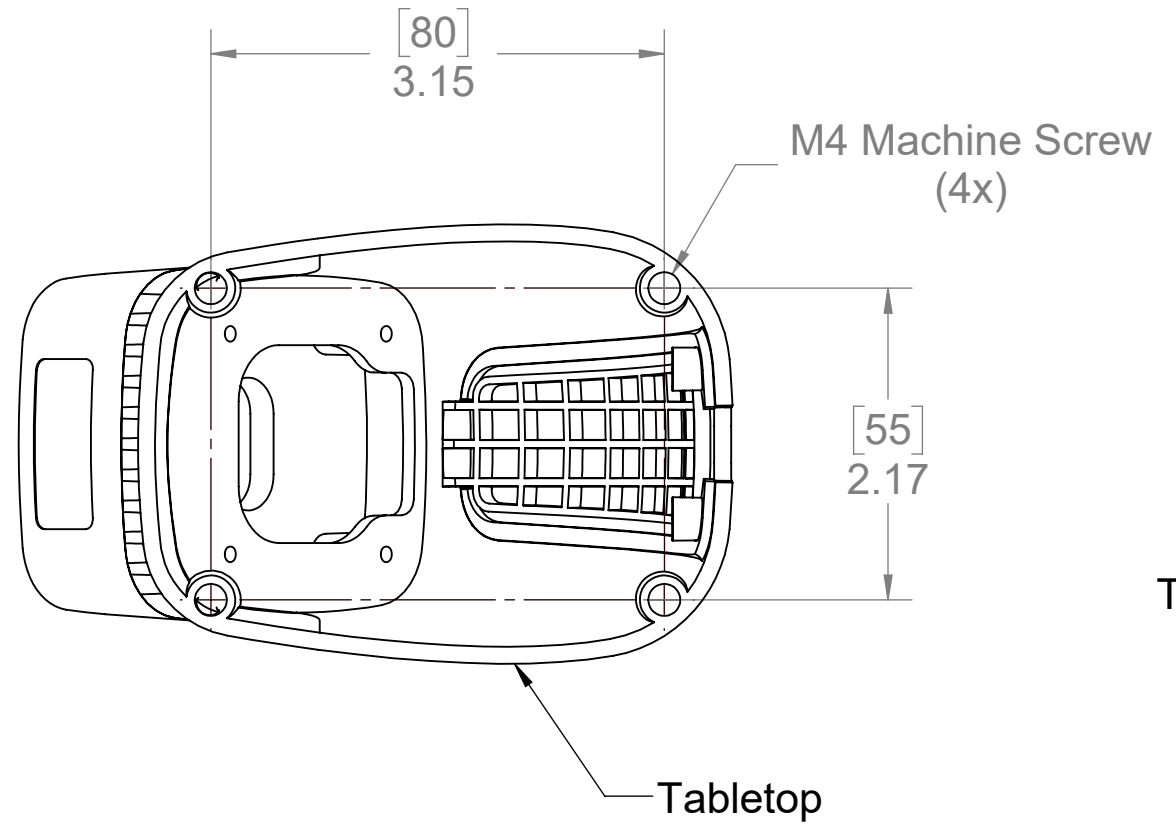

H Head Enclosure in Landscape

<p>THIRD ANGLE PROJECTION</p>	<p>Lilitab 39B LARKSPUR STREET, SAN RAFAEL, CA 94901</p>	
<p>THIS DOCUMENT AND THE TECHNICAL DATA DISCLOSED ARE PROPRIETARY AND SHALL NOT BE USED, DUPLICATED, RELEASED OR DISCLOSED WITHOUT EXPRESSED WRITTEN PERMISSION.</p>	<p>DESCRIPTION: Tabletop, H Head</p> <p>DRAWING NUMBER: - REVISION:</p>	
<p>UNITS: [MM]INCHES</p>	<p>DO NOT SCALE DRAWING</p>	<p>SCALE: 1:2 SHEET: 1/3</p>

H Head Enclosure in Portrait

<p>THIRD ANGLE PROJECTION</p>	<p>Lilitab 39B LARKSPUR STREET, SAN RAFAEL, CA 94901</p>	
<p>THIS DOCUMENT AND THE TECHNICAL DATA DISCLOSED ARE PROPRIETARY AND SHALL NOT BE USED, DUPLICATED, RELEASED OR DISCLOSED WITHOUT EXPRESSED WRITTEN PERMISSION.</p>	<p>DESCRIPTION: Tabletop, H Head</p>	
	<p>DRAWING NUMBER: -</p>	<p>REVISION:</p>
<p>UNITS: [MM]INCHES</p>	<p>DO NOT SCALE DRAWING</p>	<p>SCALE: 1:2 SHEET: 2/3</p>

<p>THIRD ANGLE PROJECTION</p> <p>THIS DOCUMENT AND THE TECHNICAL DATA DISCLOSED ARE PROPRIETARY AND SHALL NOT BE USED, DUPLICATED, RELEASED OR DISCLOSED WITHOUT EXPRESSED WRITTEN PERMISSION.</p>	<p>Lilitab 39B LARKSPUR STREET, SAN RAFAEL, CA 94901</p>	
	<p>DESCRIPTION: Tabletop, H Head</p>	
<p>UNITS: [MM]INCHES</p>	<p>DO NOT SCALE DRAWING</p>	<p>SCALE: 3:4 SHEET: 3/3</p>