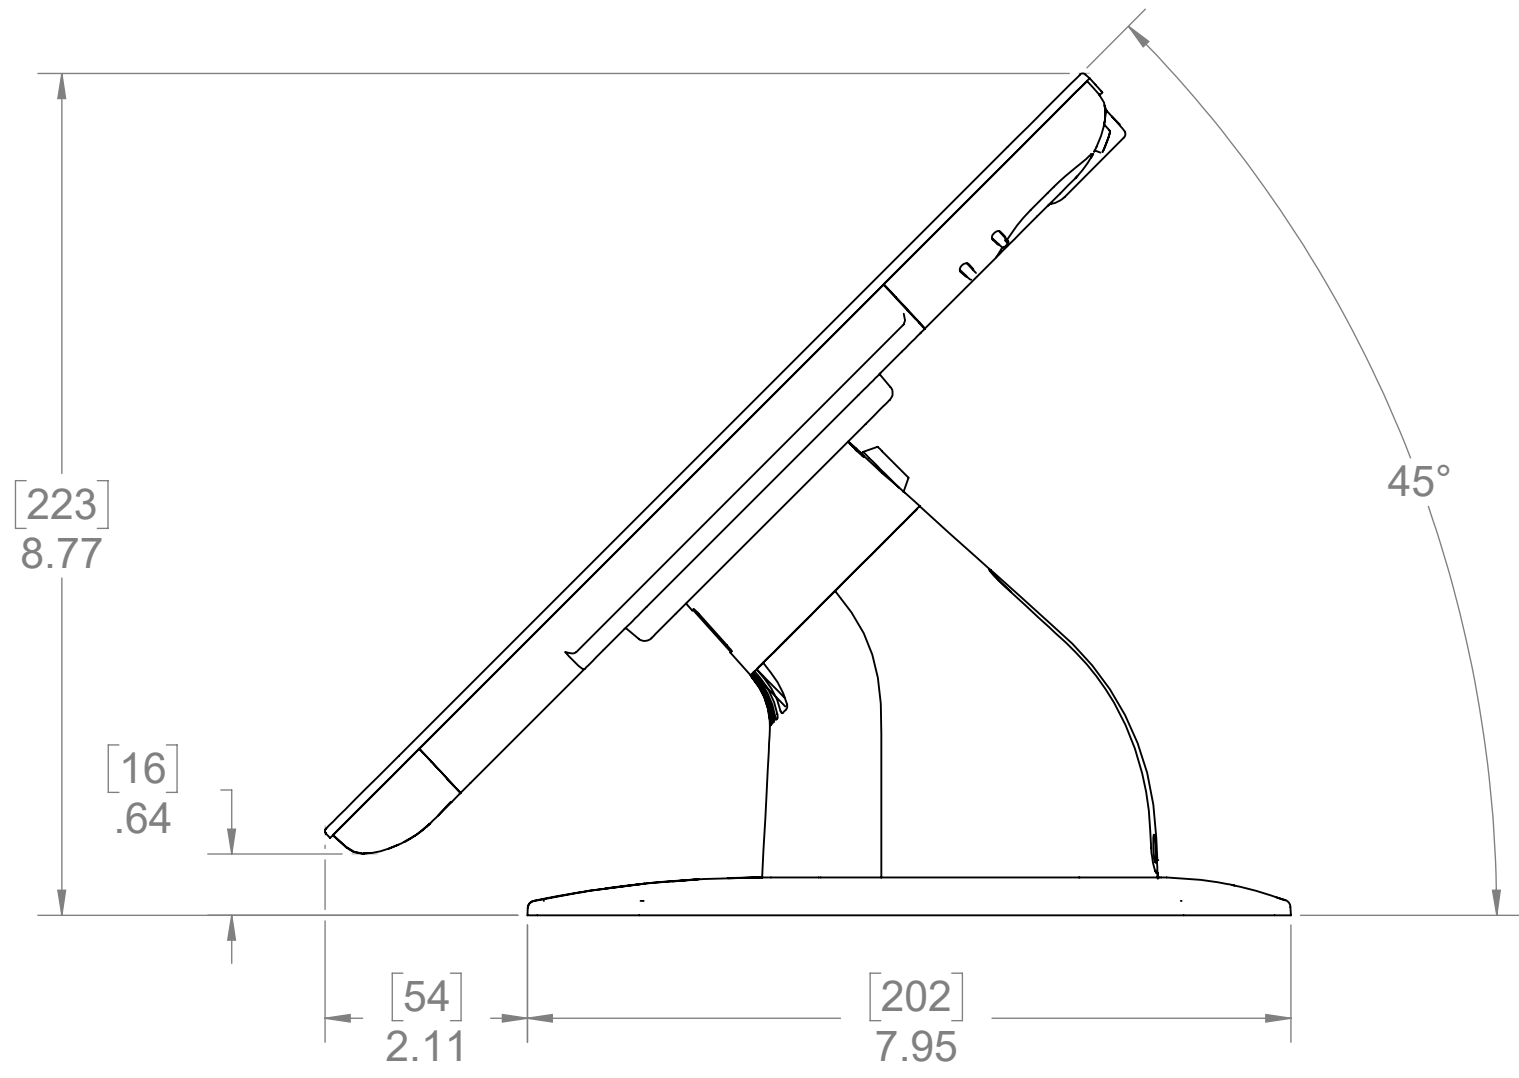

H Head Enclosure in Landscape

<p>THIRD ANGLE PROJECTION</p>	<p>Lilitab 39B LARKSPUR STREET, SAN RAFAEL, CA 94901</p>	
<p>THIS DOCUMENT AND THE TECHNICAL DATA DISCLOSED ARE PROPRIETARY AND SHALL NOT BE USED, DUPLICATED, RELEASED OR DISCLOSED WITHOUT EXPRESSED WRITTEN PERMISSION.</p>	<p>DESCRIPTION: Tabletop, H Head</p> <p>DRAWING NUMBER: - REVISION:</p>	
<p>UNITS: [MM]INCHES</p>	<p>DO NOT SCALE DRAWING</p>	<p>SCALE: 1:2 SHEET: 1/3</p>

H Head Enclosure in Portrait

<p>THIRD ANGLE PROJECTION</p>	<p>Lilitab 39B LARKSPUR STREET, SAN RAFAEL, CA 94901</p>	
<p>THIS DOCUMENT AND THE TECHNICAL DATA DISCLOSED ARE PROPRIETARY AND SHALL NOT BE USED, DUPLICATED, RELEASED OR DISCLOSED WITHOUT EXPRESSED WRITTEN PERMISSION.</p>	<p>DESCRIPTION: Tabletop, H Head</p>	
	<p>DRAWING NUMBER: -</p>	<p>REVISION:</p>
<p>UNITS: [MM]INCHES</p>	<p>DO NOT SCALE DRAWING</p>	<p>SCALE: 1:2 SHEET: 2/3</p>

<p>THIRD ANGLE PROJECTION</p> <p>THIS DOCUMENT AND THE TECHNICAL DATA DISCLOSED ARE PROPRIETARY AND SHALL NOT BE USED, DUPLICATED, RELEASED OR DISCLOSED WITHOUT EXPRESSED WRITTEN PERMISSION.</p>	<p>Lilitab 39B LARKSPUR STREET, SAN RAFAEL, CA 94901</p>	
	<p>DESCRIPTION: Tabletop, H Head</p>	
<p>UNITS: [MM]INCHES</p>	<p>DO NOT SCALE DRAWING</p>	<p>SCALE: 3:4 SHEET: 3/3</p>