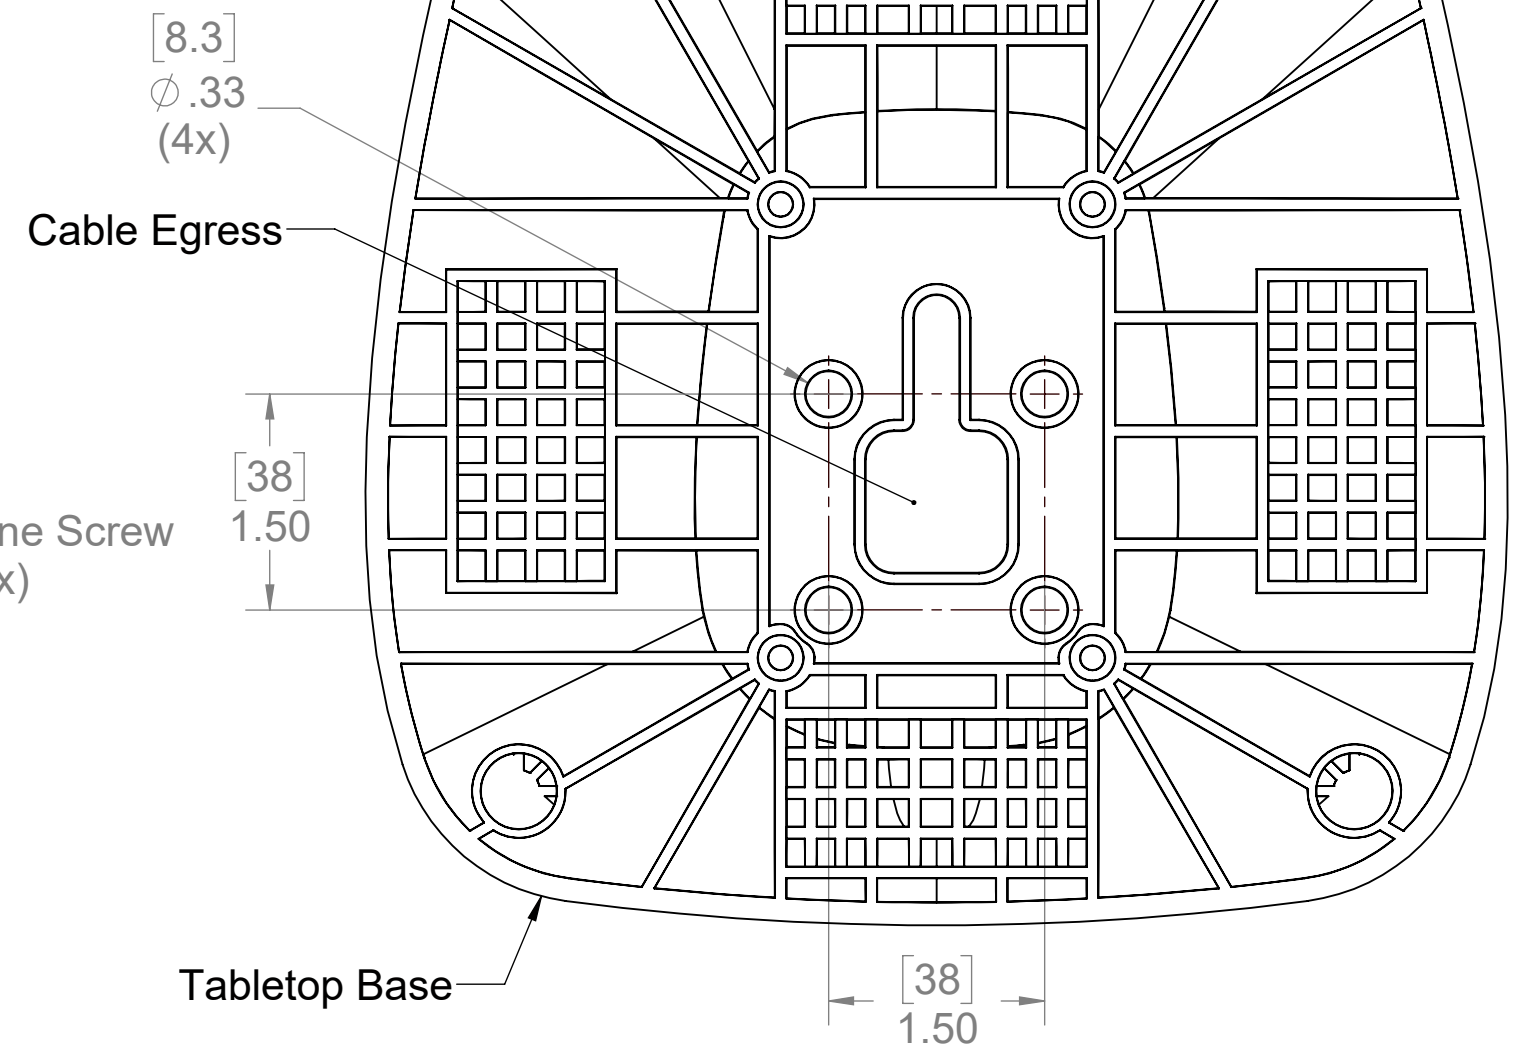

H Head Enclosure in Landscape

<p>THIRD ANGLE PROJECTION</p>	<p>Lilitab 39B LARKSPUR STREET, SAN RAFAEL, CA 94901</p>	
<p>THIS DOCUMENT AND THE TECHNICAL DATA DISCLOSED ARE PROPRIETARY AND SHALL NOT BE USED, DUPLICATED, RELEASED OR DISCLOSED WITHOUT EXPRESSED WRITTEN PERMISSION.</p>	<p>DESCRIPTION: Tabletop, H Head</p> <p>DRAWING NUMBER: - REVISION:</p>	
<p>UNITS: [MM]INCHES</p>	<p>DO NOT SCALE DRAWING</p>	<p>SCALE: 1:2 SHEET: 1/3</p>

H Head Enclosure in Portrait

<p>THIRD ANGLE PROJECTION</p>	<p>Lilitab 39B LARKSPUR STREET, SAN RAFAEL, CA 94901</p>	
<p>THIS DOCUMENT AND THE TECHNICAL DATA DISCLOSED ARE PROPRIETARY AND SHALL NOT BE USED, DUPLICATED, RELEASED OR DISCLOSED WITHOUT EXPRESSED WRITTEN PERMISSION.</p>	<p>DESCRIPTION: Tabletop, H Head</p>	
	<p>DRAWING NUMBER: -</p>	<p>REVISION:</p>
<p>UNITS: [MM]INCHES</p>	<p>DO NOT SCALE DRAWING</p>	<p>SCALE: 1:2 SHEET: 2/3</p>

<p>THIRD ANGLE PROJECTION</p> <p>THIS DOCUMENT AND THE TECHNICAL DATA DISCLOSED ARE PROPRIETARY AND SHALL NOT BE USED, DUPLICATED, RELEASED OR DISCLOSED WITHOUT EXPRESSED WRITTEN PERMISSION.</p>	<p>Lilitab 39B LARKSPUR STREET, SAN RAFAEL, CA 94901</p>	
	<p>DESCRIPTION: Tabletop, H Head</p>	
<p>UNITS: [MM]INCHES</p>	<p>DO NOT SCALE DRAWING</p>	<p>SCALE: 3:4 SHEET: 3/3</p>