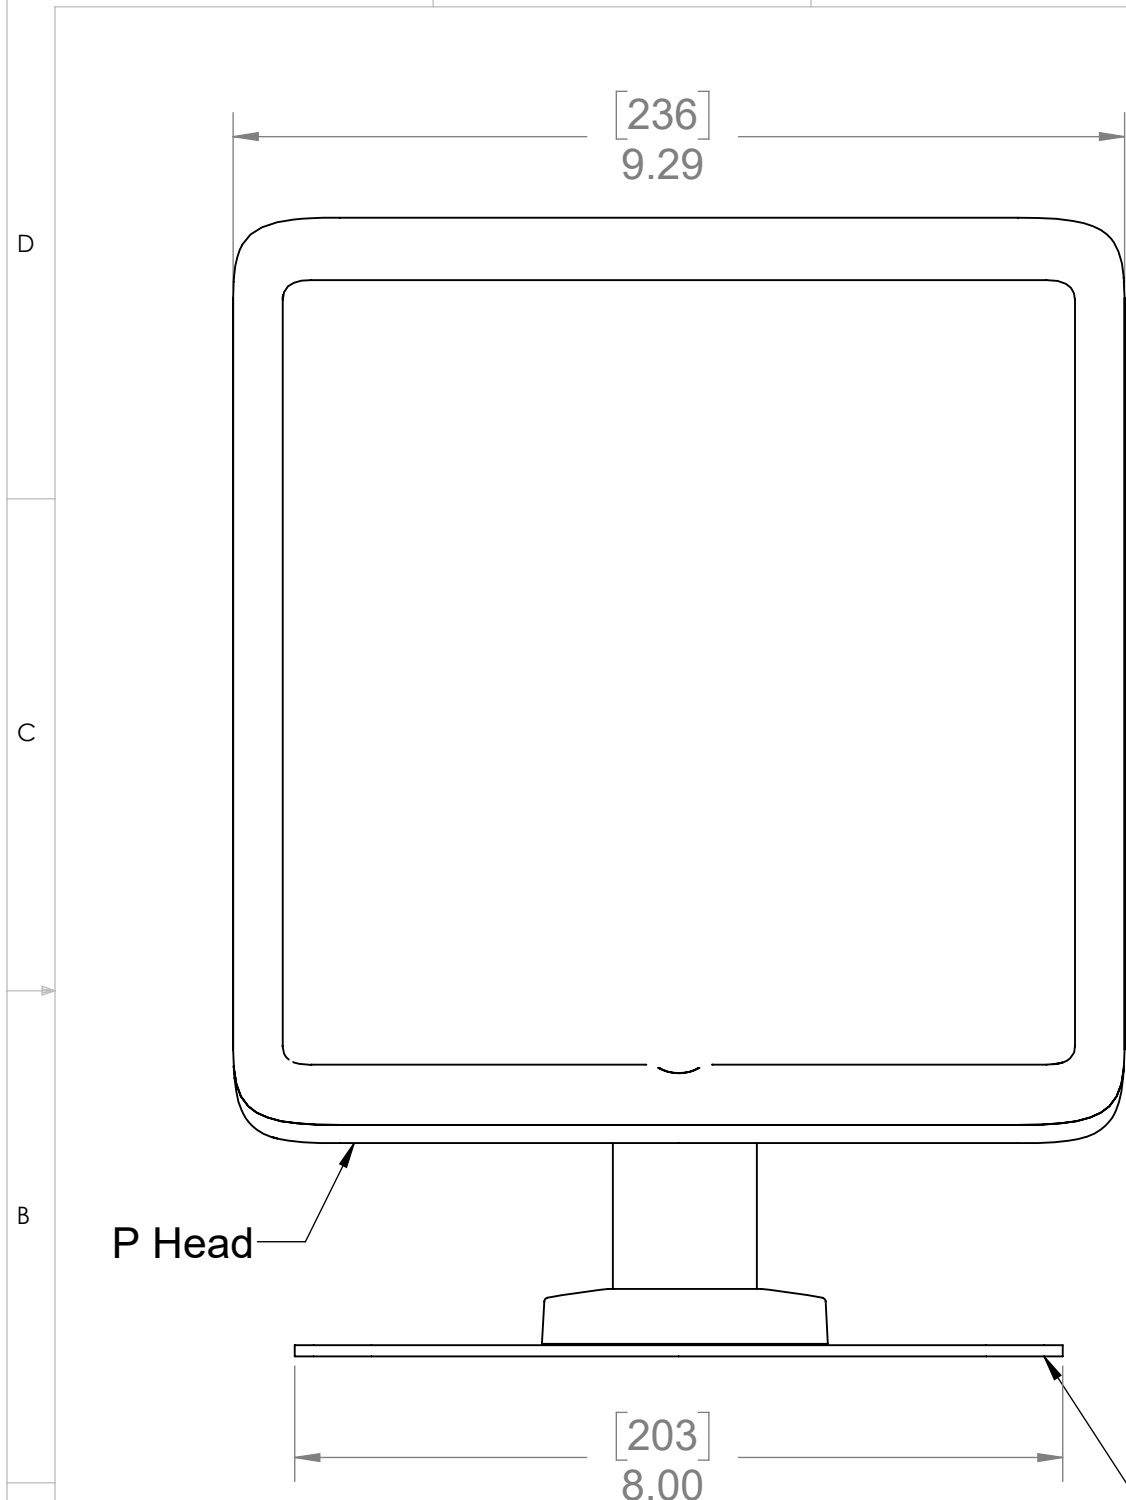

Shown with Optional Compact Base

P Head Enclosure in Landscape

<p>THIRD ANGLE PROJECTION</p>	<p>lilitab 39B LARKSPUR STREET, SAN RAFAEL, CA 94901</p>		
	<p>DESCRIPTION: Surface Pro, P head, Compact Base</p>		
<p>THIS DOCUMENT AND THE TECHNICAL DATA DISCLOSED ARE PROPRIETARY AND SHALL NOT BE USED, DUPLICATED, RELEASED OR DISCLOSED WITHOUT EXPRESSED WRITTEN PERMISSION.</p>	<p>DRAWING NUMBER: -</p>		<p>REVISION:</p>
	<p>UNITS: [MM]INCHES</p>	<p>DO NOT SCALE DRAWING</p>	<p>SCALE: 1:2</p>

P Head

Shown with Optional Compact Base

P Head Enclosure in Portrait

<p>THIRD ANGLE PROJECTION</p> <p>THIS DOCUMENT AND THE TECHNICAL DATA DISCLOSED ARE PROPRIETARY AND SHALL NOT BE USED, DUPLICATED, RELEASED OR DISCLOSED WITHOUT EXPRESSED WRITTEN PERMISSION.</p> <p>UNITS: [MM]INCHES</p>	<p>lilitab</p> <p>39B LARKSPUR STREET, SAN RAFAEL, CA 94901</p>	
	<p>DESCRIPTION: Surface Pro, P head, Compact Base</p>	
<p>DO NOT SCALE DRAWING</p>	<p>DRAWING NUMBER: -</p>	<p>REVISION: 1</p>
<p>SCALE: 1:2</p>	<p>SHEET: 2/2</p>	