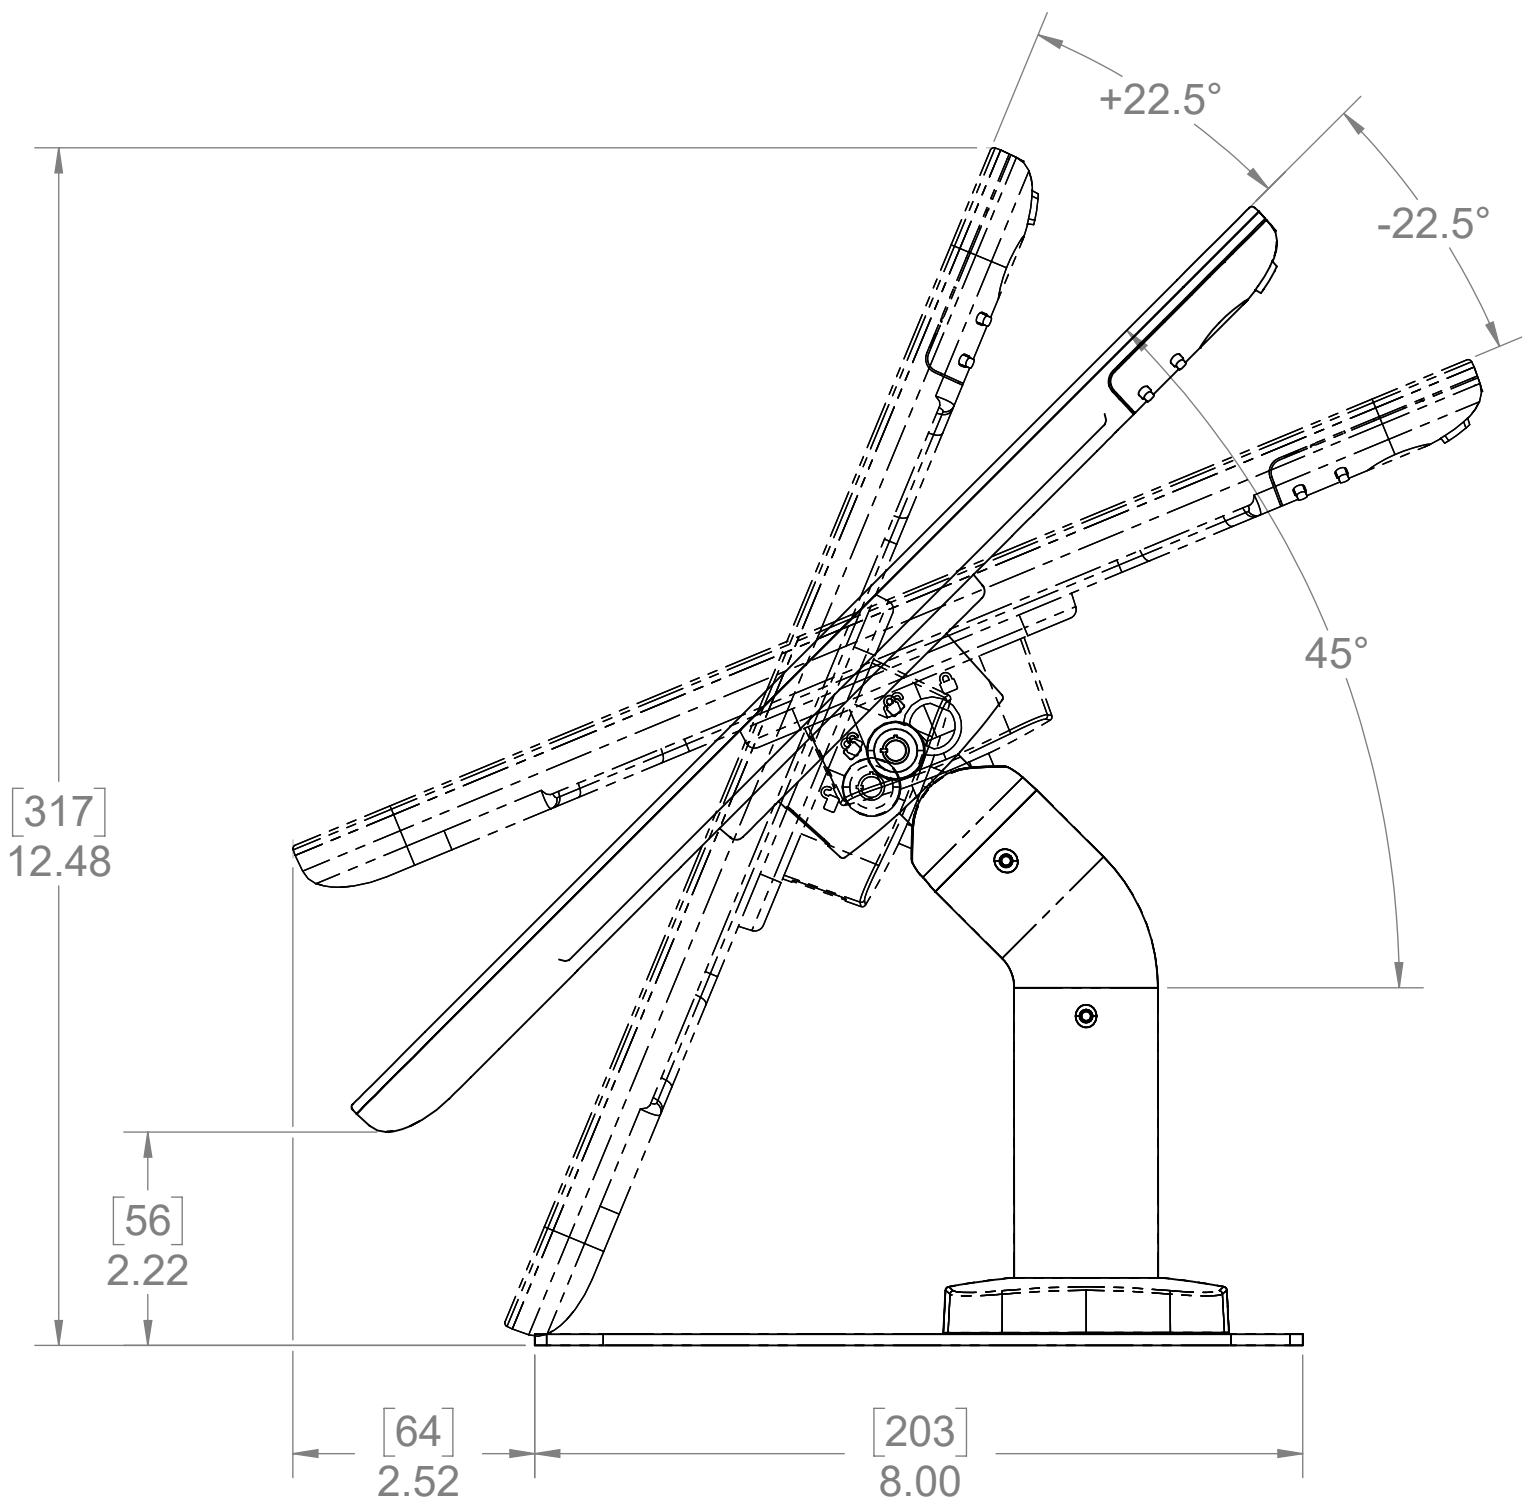

Shown with Optional Compact Base

P Head Enclosure in Landscape

<p>THIRD ANGLE PROJECTION</p>	<p>lilitab 39B LARKSPUR STREET, SAN RAFAEL, CA 94901</p>		
	<p>DESCRIPTION: Surface Pro, P head, Compact Base</p>		
<p>THIS DOCUMENT AND THE TECHNICAL DATA DISCLOSED ARE PROPRIETARY AND SHALL NOT BE USED, DUPLICATED, RELEASED OR DISCLOSED WITHOUT EXPRESSED WRITTEN PERMISSION.</p>	<p>DRAWING NUMBER: -</p>		<p>REVISION:</p>
	<p>UNITS: [MM]INCHES</p>	<p>DO NOT SCALE DRAWING</p>	<p>SCALE: 1:2</p>

P Head

Shown with Optional Compact Base

P Head Enclosure in Portrait

<p>THIRD ANGLE PROJECTION</p> <p>THIS DOCUMENT AND THE TECHNICAL DATA DISCLOSED ARE PROPRIETARY AND SHALL NOT BE USED, DUPLICATED, RELEASED OR DISCLOSED WITHOUT EXPRESSED WRITTEN PERMISSION.</p> <p>UNITS: [MM]INCHES</p>	<p>lilitab</p> <p>39B LARKSPUR STREET, SAN RAFAEL, CA 94901</p>	
	<p>DESCRIPTION: Surface Pro, P head, Compact Base</p>	
<p>DO NOT SCALE DRAWING</p>	<p>DRAWING NUMBER: -</p>	<p>REVISION: 1</p>
<p>SCALE: 1:2</p>	<p>SHEET: 2/2</p>	