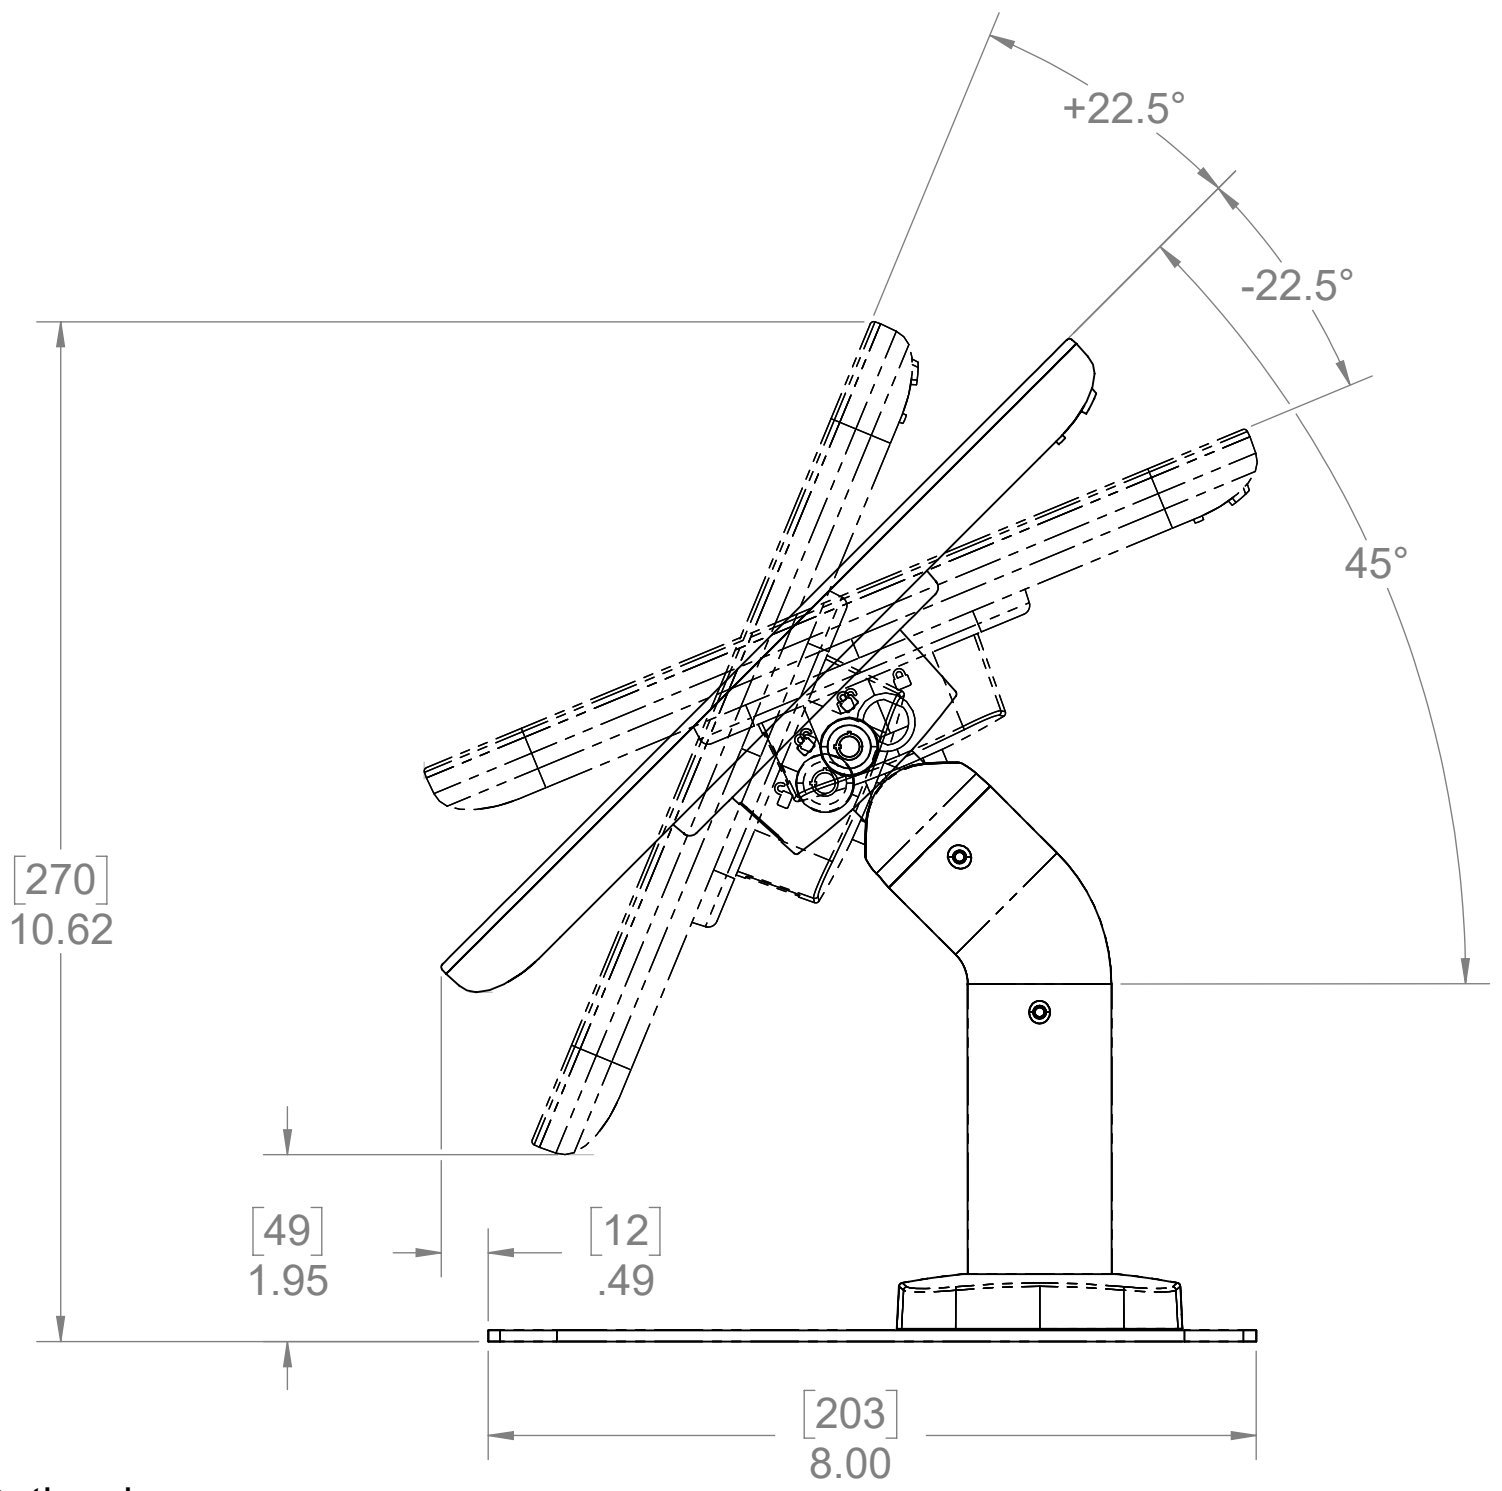

Shown with Optional Compact Base

P Head Enclosure in Landscape

<p>THIRD ANGLE PROJECTION</p>	<p>lilitab 39B LARKSPUR STREET, SAN RAFAEL, CA 94901</p>		
	<p>DESCRIPTION: Surface Pro, P head, Compact Base</p>		
<p>THIS DOCUMENT AND THE TECHNICAL DATA DISCLOSED ARE PROPRIETARY AND SHALL NOT BE USED, DUPLICATED, RELEASED OR DISCLOSED WITHOUT EXPRESSED WRITTEN PERMISSION.</p>	<p>DRAWING NUMBER: -</p>		<p>REVISION:</p>
	<p>UNITS: [MM]INCHES</p>	<p>DO NOT SCALE DRAWING</p>	<p>SCALE: 1:2</p>

P Head

Shown with Optional Compact Base

P Head Enclosure in Portrait

<p>THIRD ANGLE PROJECTION</p> <p>THIS DOCUMENT AND THE TECHNICAL DATA DISCLOSED ARE PROPRIETARY AND SHALL NOT BE USED, DUPLICATED, RELEASED OR DISCLOSED WITHOUT EXPRESSED WRITTEN PERMISSION.</p> <p>UNITS: [MM]INCHES</p>	<p>lilitab</p> <p>39B LARKSPUR STREET, SAN RAFAEL, CA 94901</p>	
	<p>DESCRIPTION: Surface Pro, P head, Compact Base</p>	
<p>DO NOT SCALE DRAWING</p>	<p>DRAWING NUMBER: -</p>	<p>REVISION: 1</p>
<p>SCALE: 1:2</p>	<p>SHEET: 2/2</p>	