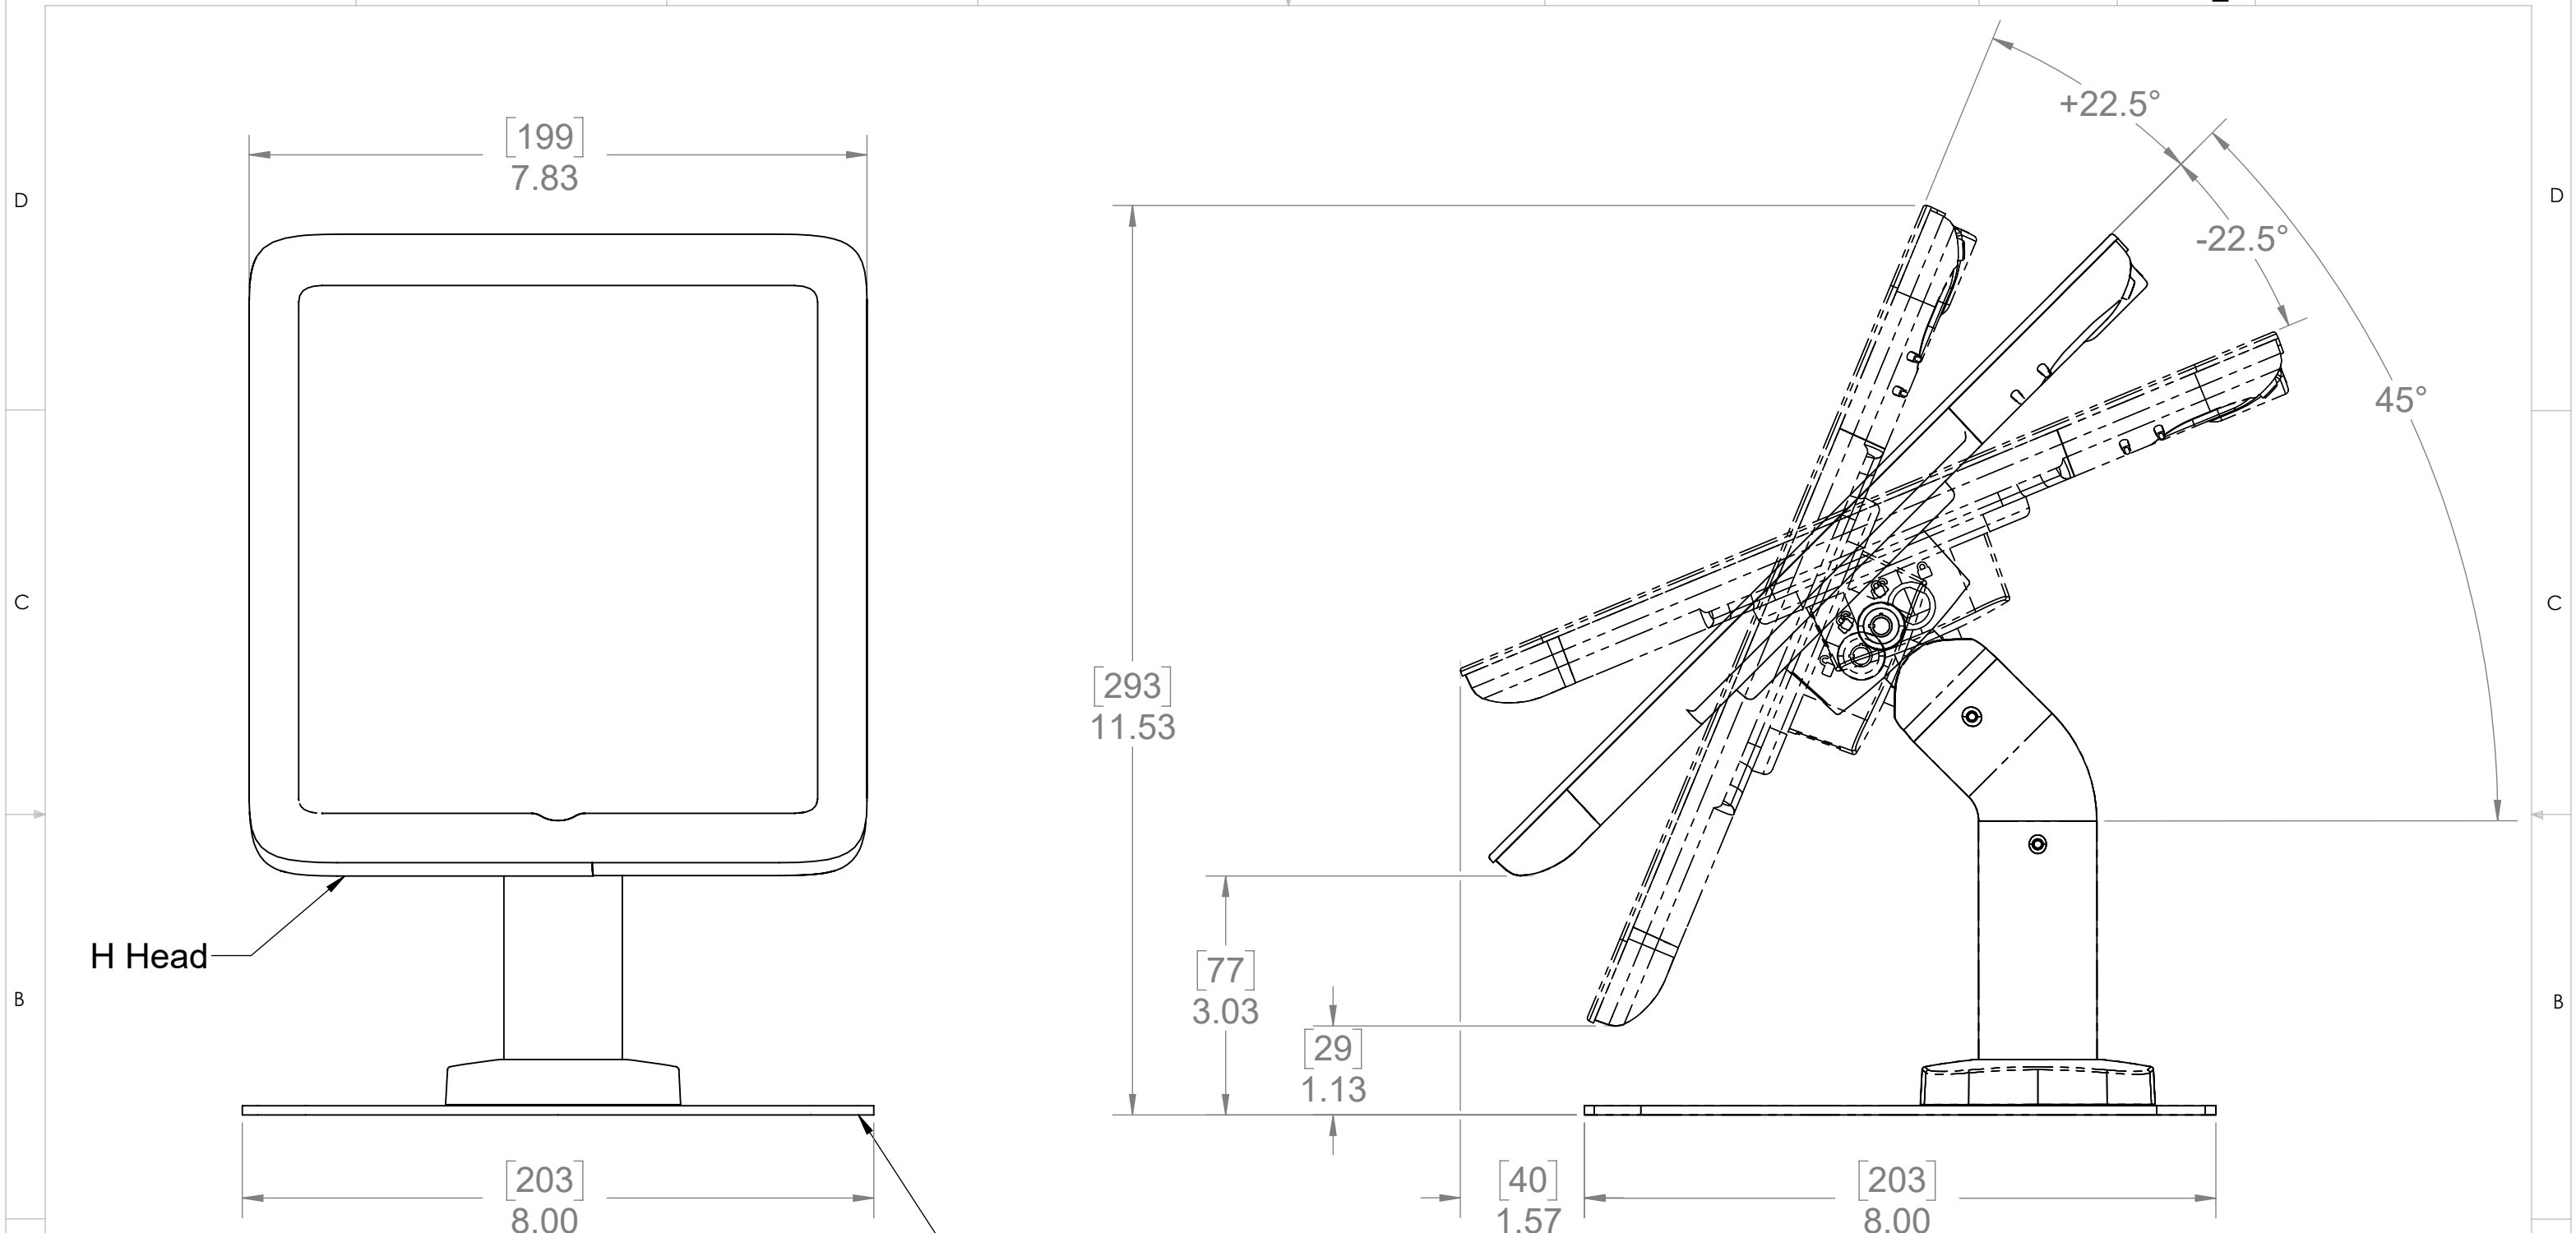

Shown with Optional Compact Base

### H Head Enclosure in Landscape

<p>THIRD ANGLE PROJECTION</p>	<p><b>lilitab</b> 39B LARKSPUR STREET, SAN RAFAEL, CA 94901</p>		
	<p>DESCRIPTION: <b>Surface Pro, H head, Compact Base</b></p>		
<p>THIS DOCUMENT AND THE TECHNICAL DATA DISCLOSED ARE PROPRIETARY AND SHALL NOT BE USED, DUPLICATED, RELEASED OR DISCLOSED WITHOUT EXPRESSED WRITTEN PERMISSION.</p>	<p>DRAWING NUMBER: -</p>		<p>REVISION:</p>
	<p>UNITS: <b>[MM]INCHES</b></p>	<p>DO NOT SCALE DRAWING</p>	<p>SCALE: <b>1:2</b></p>

Shown with Optional Compact Base

H Head Enclosure in Portrait

<p>THIRD ANGLE PROJECTION</p>	<p><b>lilitab</b> 39B LARKSPUR STREET, SAN RAFAEL, CA 94901</p>		
<p>THIS DOCUMENT AND THE TECHNICAL DATA DISCLOSED ARE PROPRIETARY AND SHALL NOT BE USED, DUPLICATED, RELEASED OR DISCLOSED WITHOUT EXPRESSED WRITTEN PERMISSION.</p>	<p>DESCRIPTION: <b>Surface Pro, H head, Compact Base</b></p>		
<p>UNITS: <b>[MM]INCHES</b></p>	<p>DO NOT SCALE DRAWING</p>	<p>SCALE: <b>1:2</b></p>	<p>SHEET: <b>2/2</b></p>