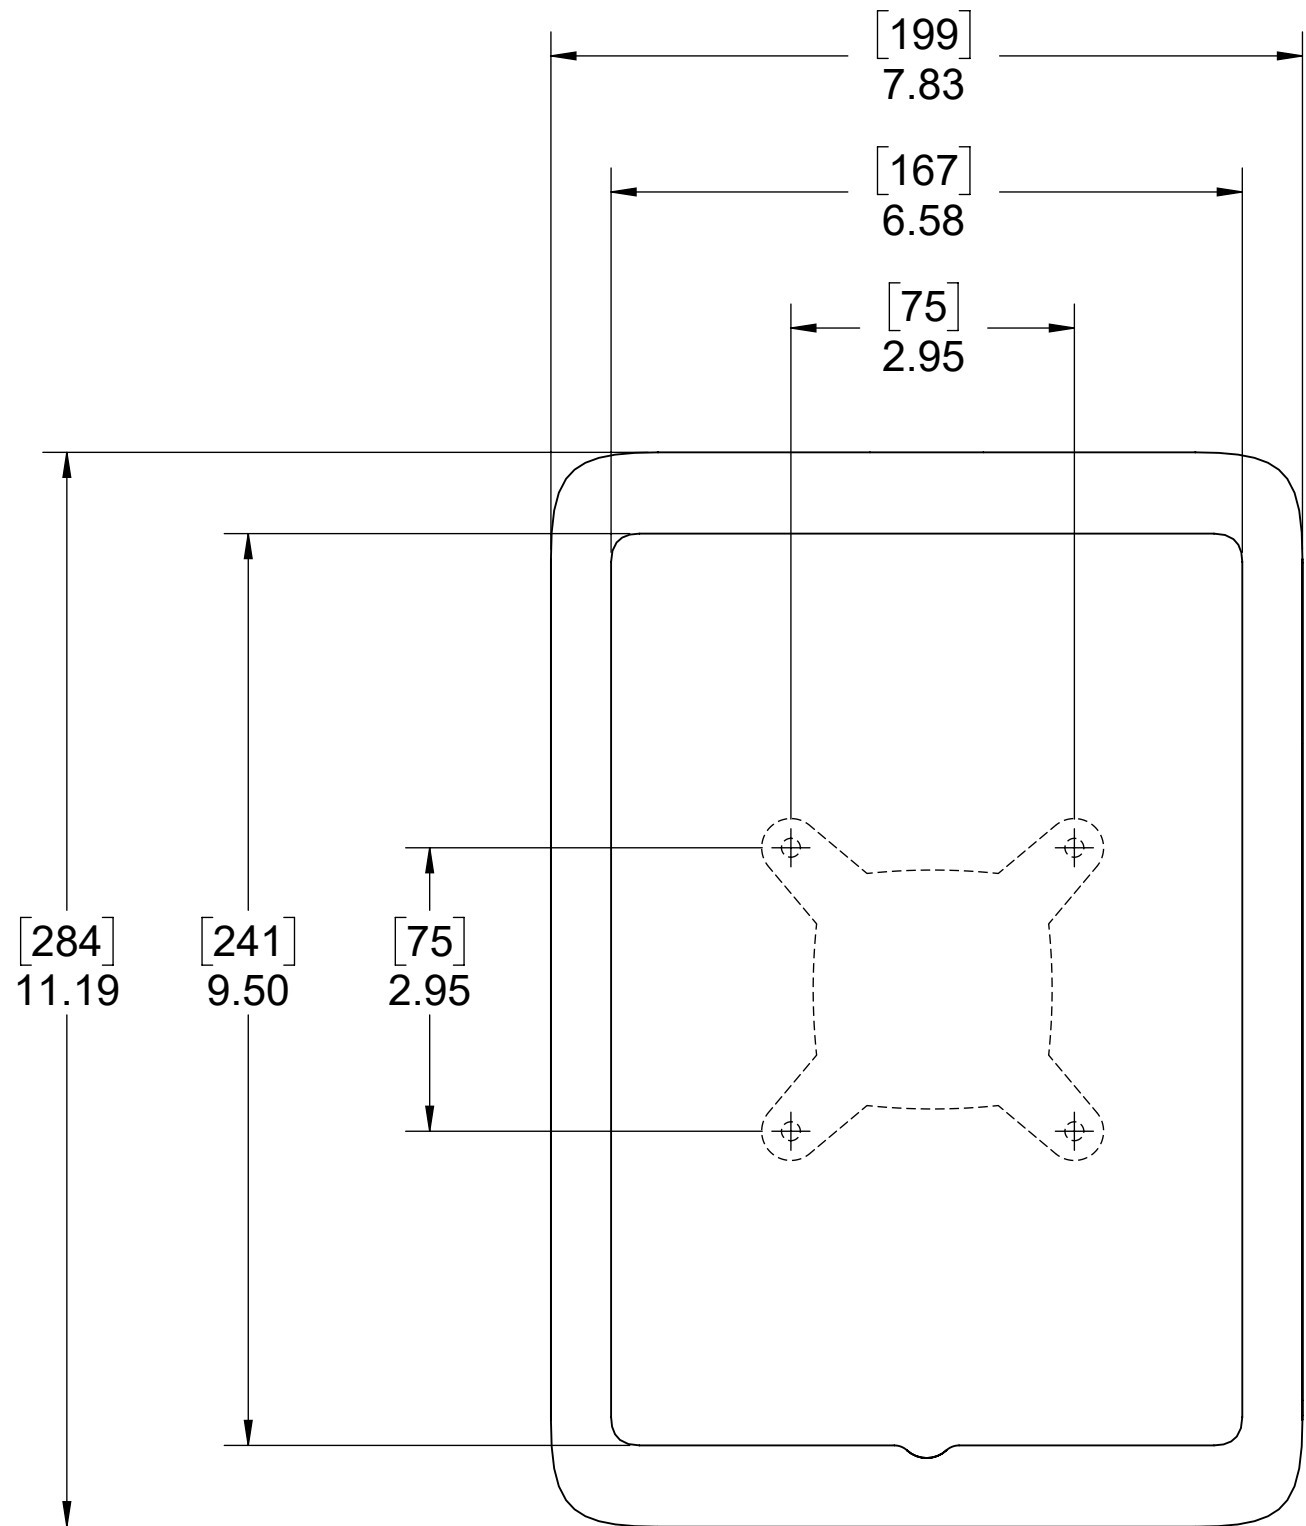

<p>THIRD ANGLE PROJECTION</p>	<p>lilitab 39B LARKSPUR STREET, SAN RAFAEL, CA 94901</p>		
<p>THIS DOCUMENT AND THE TECHNICAL DATA DISCLOSED ARE PROPRIETARY AND SHALL NOT BE USED, DUPLICATED, RELEASED OR DISCLOSED WITHOUT EXPRESSED WRITTEN PERMISSION.</p>	<p>DESCRIPTION: PICTURE MOUNT H</p>		
	<p>DRAWING NUMBER: -</p>	<p>REVISION:</p>	
<p>UNITS: [MM]INCHES</p>	<p>DO NOT SCALE DRAWING</p>	<p>SCALE: 3:5</p>	<p>SHEET: 1/2</p>

<p>THIRD ANGLE PROJECTION</p>	<p>lilitab 39B LARKSPUR STREET, SAN RAFAEL, CA 94901</p>		
<p>THIS DOCUMENT AND THE TECHNICAL DATA DISCLOSED ARE PROPRIETARY AND SHALL NOT BE USED, DUPLICATED, RELEASED OR DISCLOSED WITHOUT EXPRESSED WRITTEN PERMISSION.</p>	<p>DESCRIPTION: PICTURE MOUNT H</p>		
	<p>DRAWING NUMBER: -</p>	<p>REVISION:</p>	
<p>UNITS: [MM]INCHES</p>	<p>DO NOT SCALE DRAWING</p>	<p>SCALE: 3:6</p>	<p>SHEET: 2/2</p>