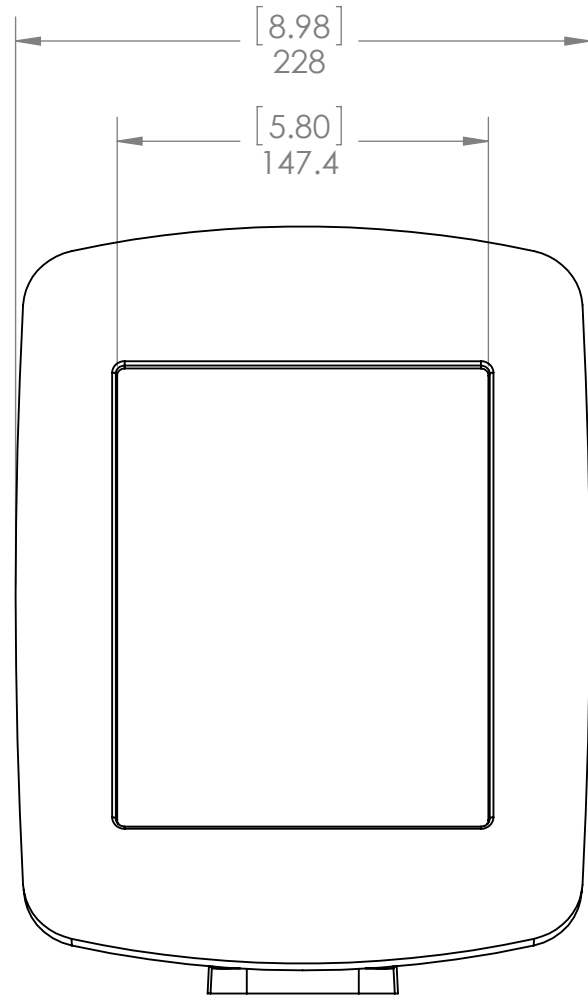

MOUNTING PATTERN
4X 1/4-20 BOLT, THRU

<p>THIRD ANGLE PROJECTION</p>	<p>lilitab 39 LARKSPUR STREET, SUITE B, SAN RAFAEL, CA 94901</p>		
	<p>DESCRIPTION: LILITAB SURFACE PRO, LANDSCAPE</p>		
<p>THIS DOCUMENT AND THE TECHNICAL DATA DISCLOSED ARE PROPRIETARY AND SHALL NOT BE USED, DUPLICATED, RELEASED OR DISCLOSED WITHOUT EXPRESSED WRITTEN PERMISSION.</p>	<p>DRAWING NUMBER: K25HUP-SM</p>		<p>REVISION: A0</p>
	<p>UNITS: MM</p>	<p>SIZE: B</p>	<p>SCALE: 1:3</p>
<p>DO NOT SCALE DRAWING</p>			

MOUNTING PATTERN
 4X 1/4-20 BOLT, THRU

<p>THIRD ANGLE PROJECTION</p>	<p>lilitab 39 LARKSPUR STREET, SUITE B, SAN RAFAEL, CA 94901</p>			
	<p>DESCRIPTION: LILITAB SURFACE PRO, PORTRAIT</p>			
<p>THIS DOCUMENT AND THE TECHNICAL DATA DISCLOSED ARE PROPRIETARY AND SHALL NOT BE USED, DUPLICATED, RELEASED OR DISCLOSED WITHOUT EXPRESSED WRITTEN PERMISSION.</p>	<p>DRAWING NUMBER: K25HUP-SM</p>		<p>REVISION: A0</p>	
	<p>DO NOT SCALE DRAWING</p>	<p>UNITS: MM</p>	<p>SIZE: B</p>	<p>SCALE: 1:3</p>