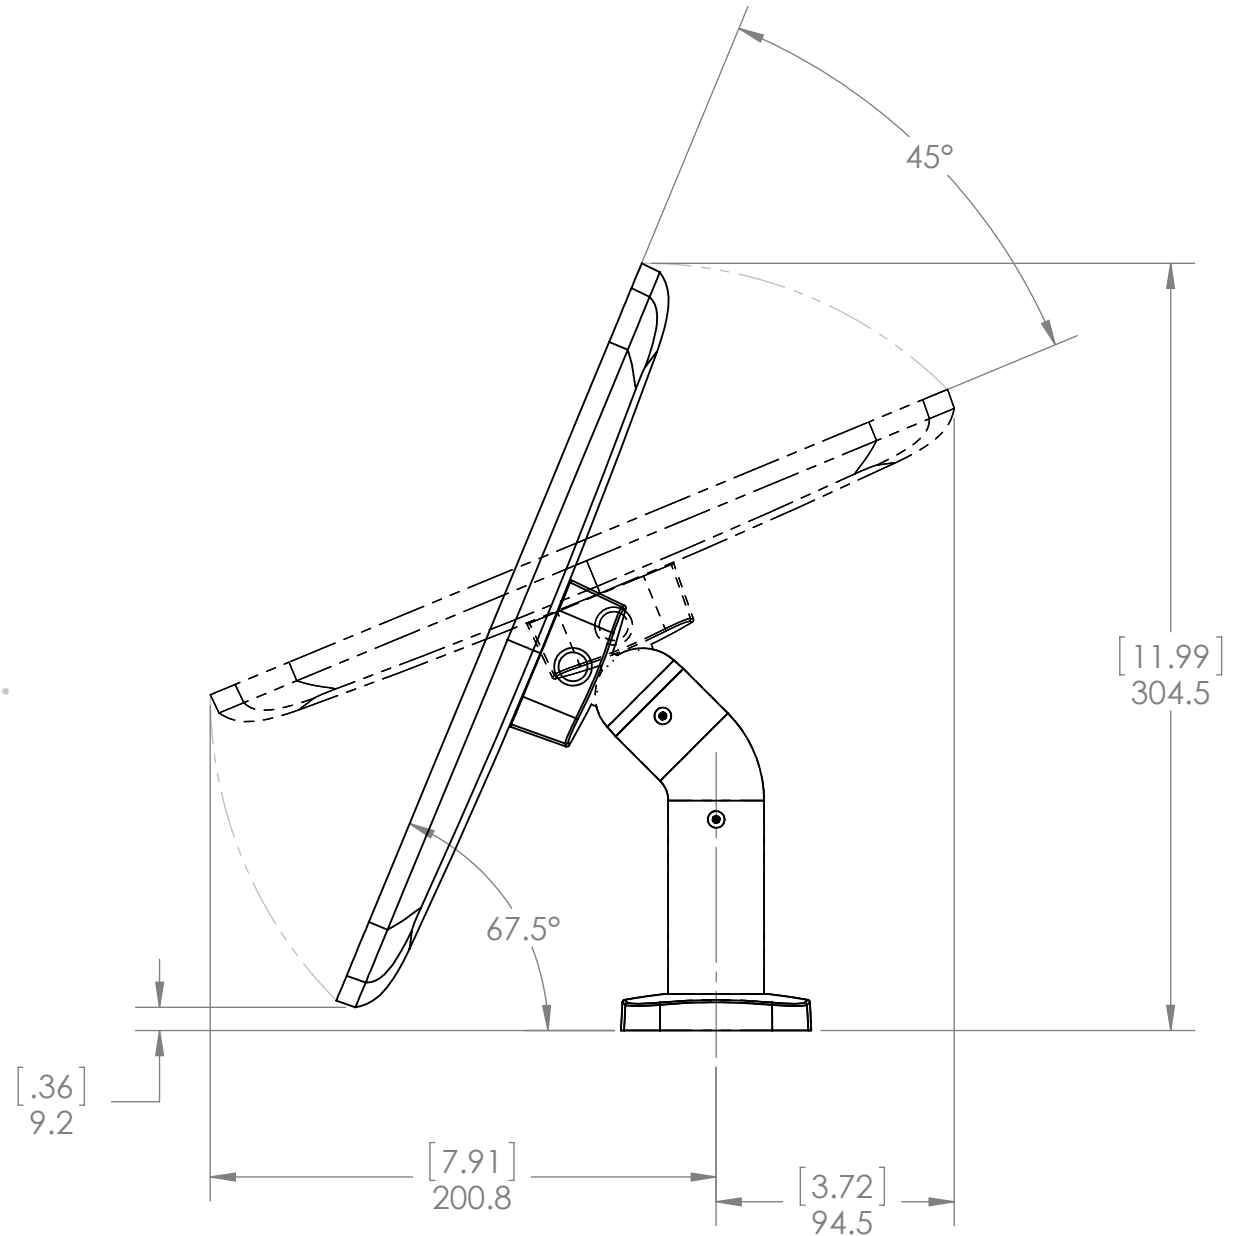

MOUNTING PATTERN
4X 1/4-20 BOLT, THRU

<p>THIRD ANGLE PROJECTION</p>	<p>lilitab 39 LARKSPUR STREET, SUITE B, SAN RAFAEL, CA 94901</p>		
	<p>DESCRIPTION: LILITAB SURFACE PRO, LANDSCAPE</p>		
<p>THIS DOCUMENT AND THE TECHNICAL DATA DISCLOSED ARE PROPRIETARY AND SHALL NOT BE USED, DUPLICATED, RELEASED OR DISCLOSED WITHOUT EXPRESSED WRITTEN PERMISSION.</p>	<p>DRAWING NUMBER: K25HUP-SM</p>		<p>REVISION: A0</p>
	<p>UNITS: MM</p>	<p>SIZE: B</p>	<p>SCALE: 1:3</p>
<p>DO NOT SCALE DRAWING</p>			

MOUNTING PATTERN
 4X 1/4-20 BOLT, THRU

<p>THIRD ANGLE PROJECTION</p>	<p>lilitab 39 LARKSPUR STREET, SUITE B, SAN RAFAEL, CA 94901</p>			
	<p>DESCRIPTION: LILITAB SURFACE PRO, PORTRAIT</p>			
<p>THIS DOCUMENT AND THE TECHNICAL DATA DISCLOSED ARE PROPRIETARY AND SHALL NOT BE USED, DUPLICATED, RELEASED OR DISCLOSED WITHOUT EXPRESSED WRITTEN PERMISSION.</p>	<p>DRAWING NUMBER: K25HUP-SM</p>		<p>REVISION: A0</p>	
	<p>DO NOT SCALE DRAWING</p>	<p>UNITS: MM</p>	<p>SIZE: B</p>	<p>SCALE: 1:3</p>