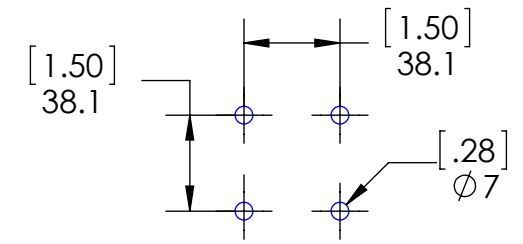

MOUNTING PATTERN
4X 1/4-20 BOLT, THRU

<p>THIRD ANGLE PROJECTION</p>	<p>lilitab 39 LARKSPUR STREET, SUITE B, SAN RAFAEL, CA 94901</p>		
	<p>DESCRIPTION: LILITAB SURFACE PRO, LANDSCAPE</p>		
<p>THIS DOCUMENT AND THE TECHNICAL DATA DISCLOSED ARE PROPRIETARY AND SHALL NOT BE USED, DUPLICATED, RELEASED OR DISCLOSED WITHOUT EXPRESSED WRITTEN PERMISSION.</p>	<p>DRAWING NUMBER: K25HUP-SM</p>		<p>REVISION: A0</p>
	<p>UNITS: MM</p>	<p>SIZE: B</p>	<p>SCALE: 1:3</p>
<p>DO NOT SCALE DRAWING</p>			

MOUNTING PATTERN
 4X 1/4-20 BOLT, THRU

<p>THIRD ANGLE PROJECTION</p>	<p>lilitab 39 LARKSPUR STREET, SUITE B, SAN RAFAEL, CA 94901</p>			
	<p>DESCRIPTION: LILITAB SURFACE PRO, PORTRAIT</p>			
<p>THIS DOCUMENT AND THE TECHNICAL DATA DISCLOSED ARE PROPRIETARY AND SHALL NOT BE USED, DUPLICATED, RELEASED OR DISCLOSED WITHOUT EXPRESSED WRITTEN PERMISSION.</p>	<p>DRAWING NUMBER: K25HUP-SM</p>		<p>REVISION: A0</p>	
	<p>DO NOT SCALE DRAWING</p>	<p>UNITS: MM</p>	<p>SIZE: B</p>	<p>SCALE: 1:3</p>