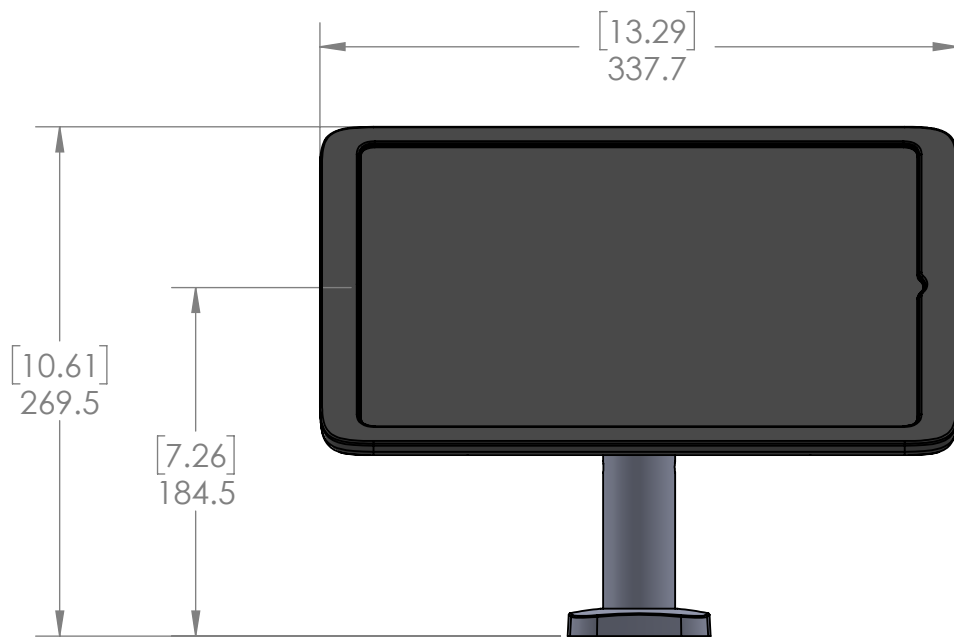

**LILITAB P40  
SURFACE TWIST  
PRO/SMART  
LANDSCAPE ORIENTATION**

[17.66]  
Ø 448.7

**LILITAB P40  
SURFACE TWIST  
PRO/SMART  
PORTRAIT ORIENTATION**