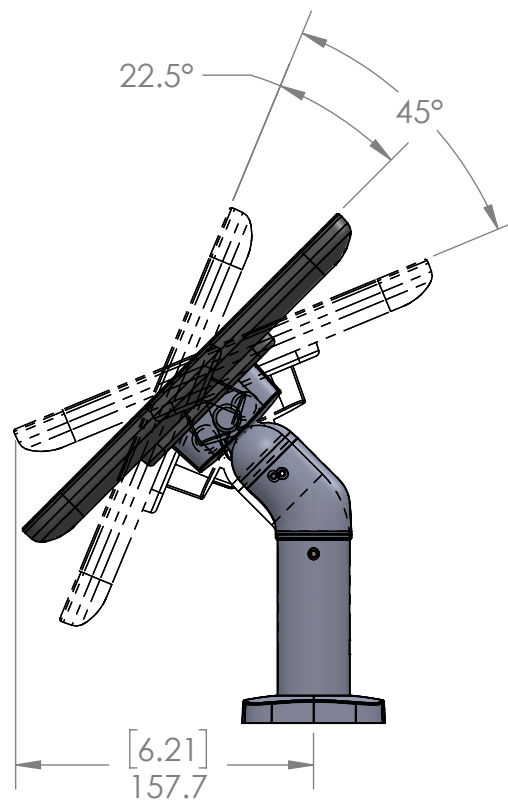

**LILITAB P40  
SURFACE TWIST  
PRO/SMART  
LANDSCAPE ORIENTATION**

[17.66]  
Ø 448.7

**LILITAB P40  
SURFACE TWIST  
PRO/SMART  
PORTRAIT ORIENTATION**