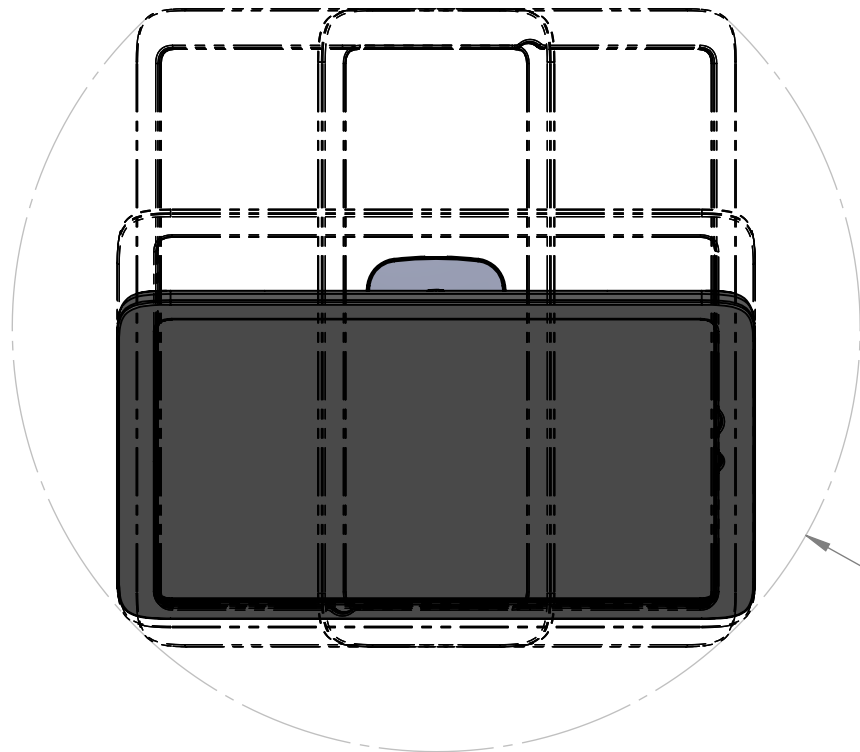

**LILITAB P40  
SURFACE TWIST  
PRO/SMART  
LANDSCAPE ORIENTATION**

[17.66]  
Ø 448.7

**LILITAB P40  
SURFACE TWIST  
PRO/SMART  
PORTRAIT ORIENTATION**