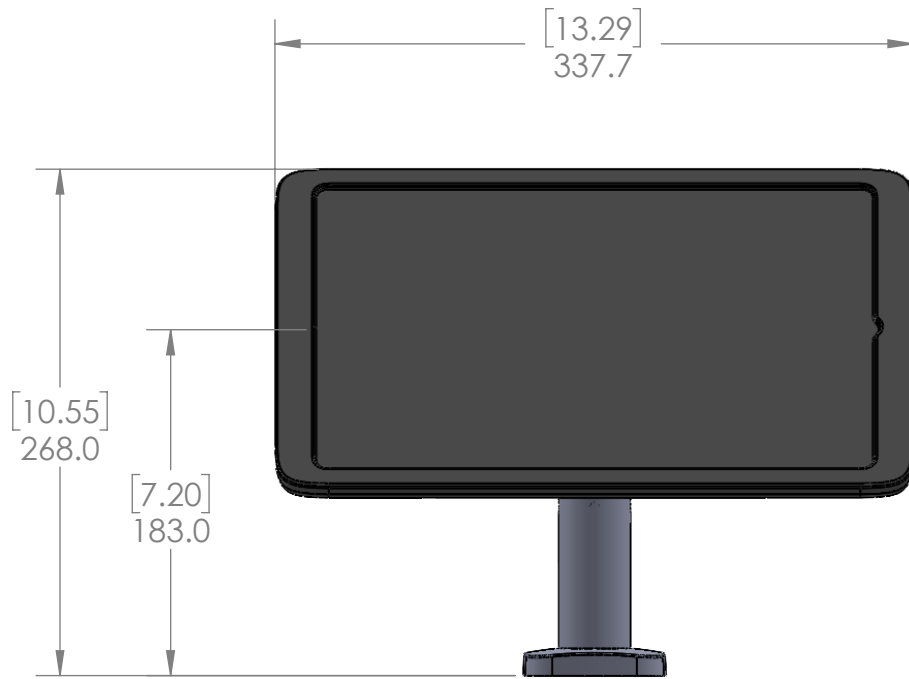

**LILITAB P40
SURFACE FIXED
PRO/SMART
LANDSCAPE ORIENTATION**

**LILITAB P40
SURFACE FIXED
PRO/SMART
PORTRAIT ORIENTATION**