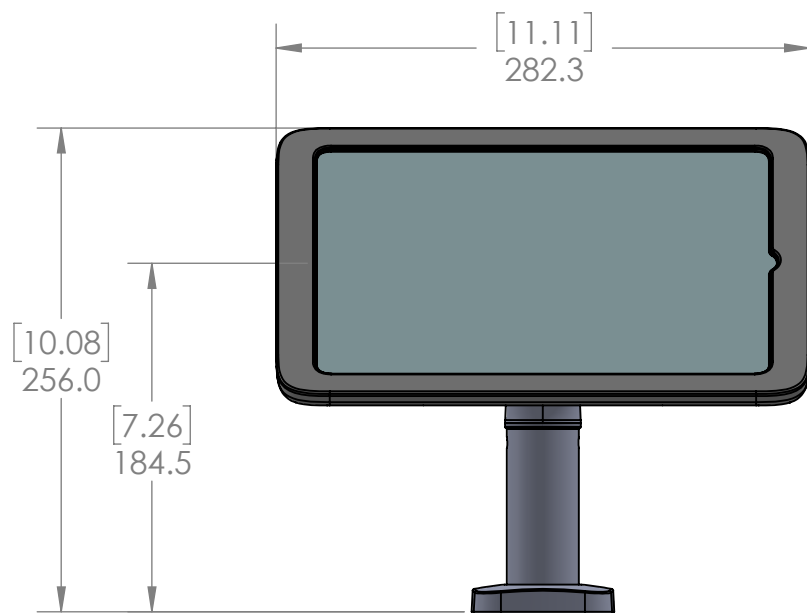

**LILITAB H40
SURFACE TWIST
PRO/SMART
LANDSCAPE ORIENTATION**

**LILITAB H40
SURFACE TWIST
PRO/SMART
PORTRAIT ORIENTATION**