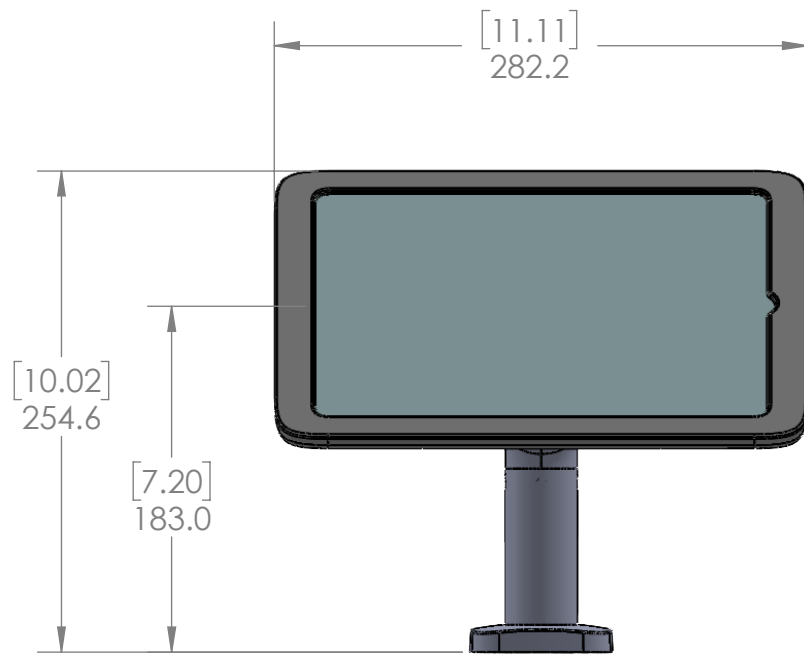

**LILITAB H40  
SURFACE FIXED  
PRO/SMART  
LANDSCAPE ORIENTATION**

**LILITAB H40  
SURFACE FIXED  
PRO/SMART  
PORTRAIT ORIENTATION**