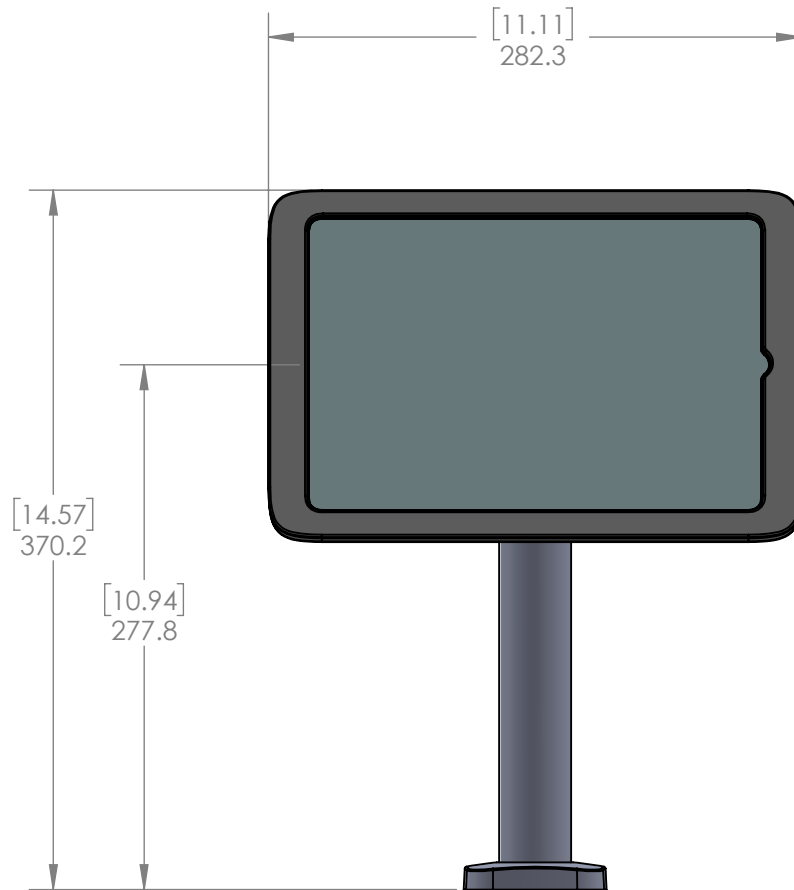

**LILITAB H40
COUNTER FIXED
PRO/SMART
LANDSCAPE ORIENTATION**

**LILITAB H40
COUNTER FIXED
PRO/SMART
PORTRAIT ORIENTATION**