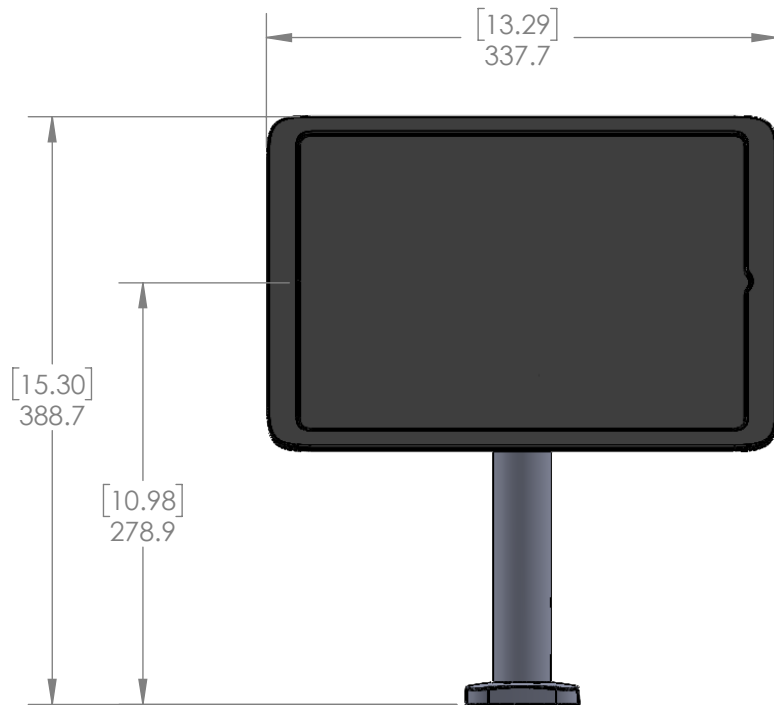

**LILITAB P40
COUNTER TWIST
PRO/SMART
LANDSCAPE ORIENTATION**

**LILITAB P40
COUNTER TWIST
PRO/SMART
PORTRAIT ORIENTATION**