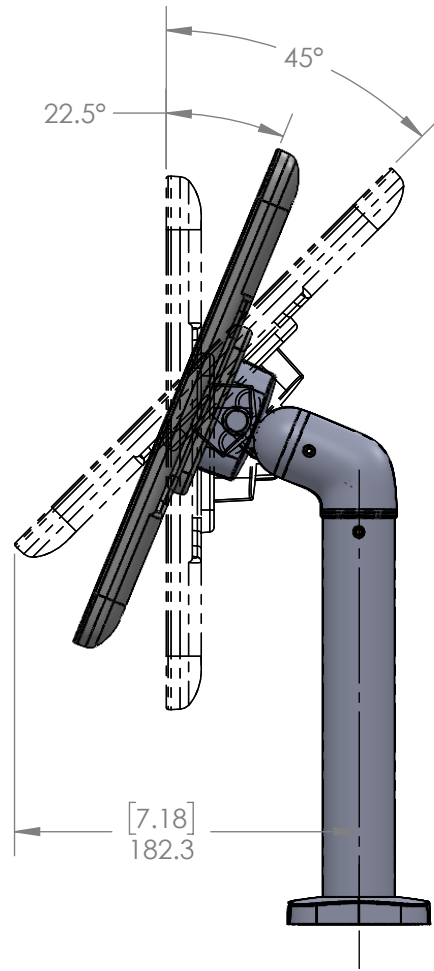

**LILITAB H40
COUNTER TWIST
PRO/SMART
LANDSCAPE ORIENTATION**

[15.87]
Ø 403.1

**LILITAB H40
COUNTER TWIST
PRO/SMART
PORTRAIT ORIENTATION**

[15.89]
Ø 403.7

[16.13]
409.7

[10.97]
278.7

45°
22.5°

[7.18]
182.3