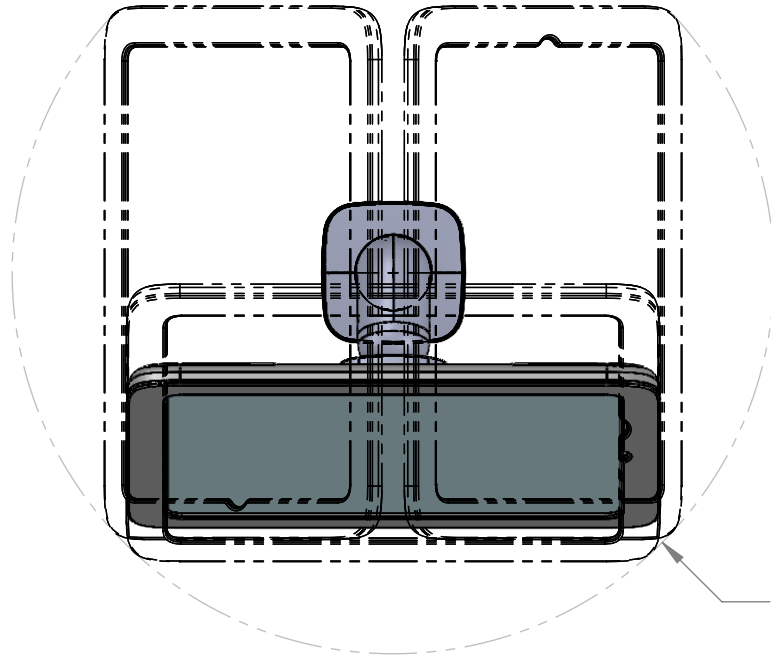

**LILITAB H40
COUNTER TWIST
PRO/SMART
LANDSCAPE ORIENTATION**

[15.87]
Ø 403.1

**LILITAB H40
COUNTER TWIST
PRO/SMART
PORTRAIT ORIENTATION**

[15.89]
Ø 403.7

[16.13]
409.7

[10.97]
278.7

45°
22.5°

[7.18]
182.3