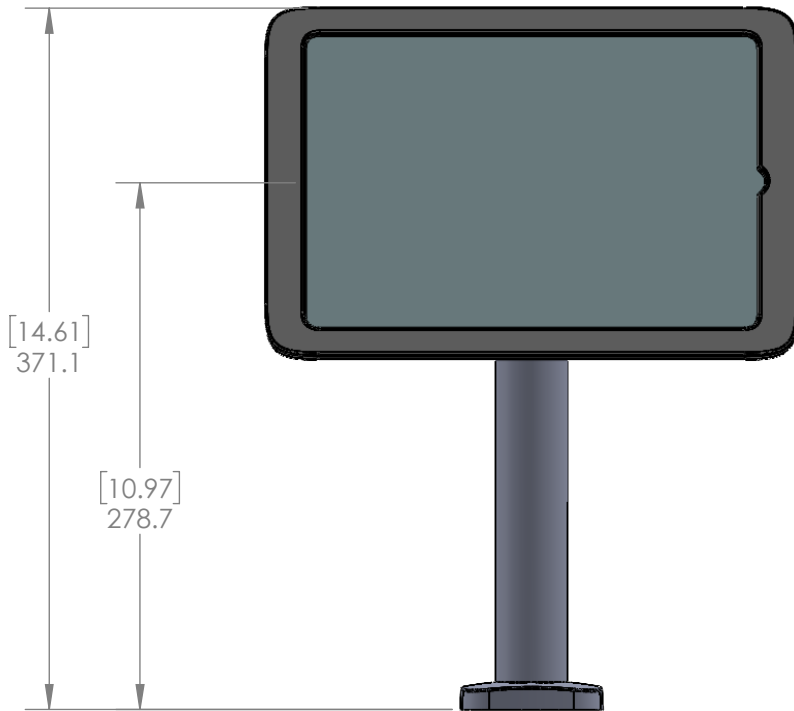

**LILITAB H40
COUNTER TWIST
PRO/SMART
LANDSCAPE ORIENTATION**

[15.87]
Ø 403.1

**LILITAB H40
COUNTER TWIST
PRO/SMART
PORTRAIT ORIENTATION**

[15.89]
Ø 403.7

[16.13]
409.7

[10.97]
278.7

45°
22.5°

[7.18]
182.3