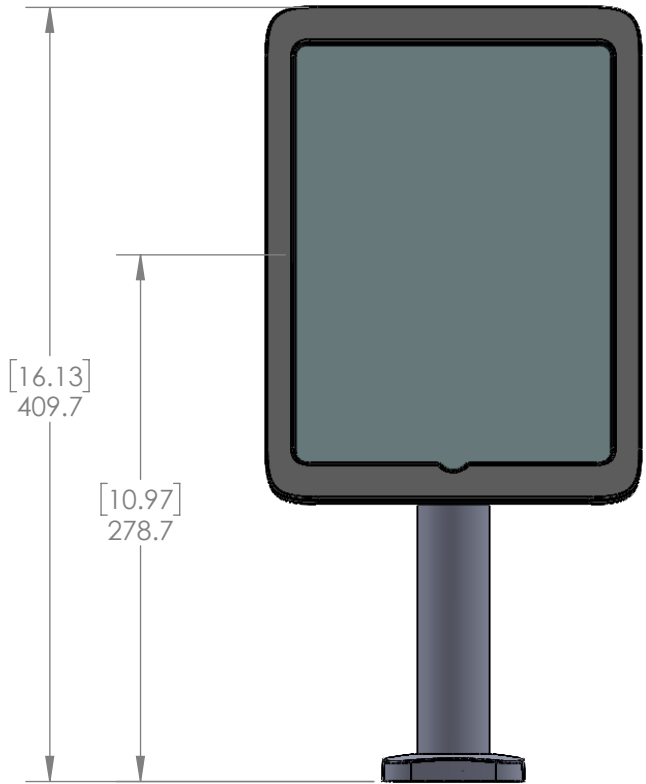

**LILITAB H40
COUNTER TWIST
PRO/SMART
LANDSCAPE ORIENTATION**

[15.87]
Ø 403.1

**LILITAB H40
COUNTER TWIST
PRO/SMART
PORTRAIT ORIENTATION**

[15.89]
Ø 403.7

[16.13]
409.7

[10.97]
278.7

45°
22.5°

[7.18]
182.3