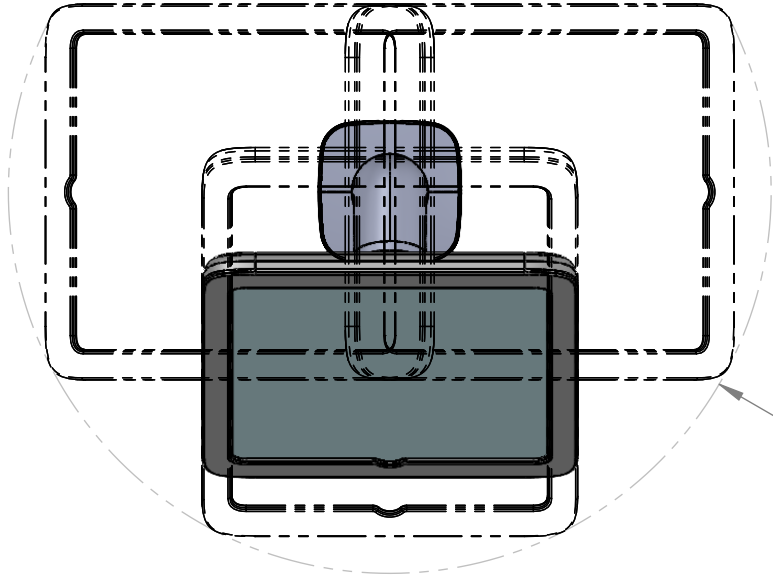

**LILITAB H40
COUNTER TWIST
PRO/SMART
LANDSCAPE ORIENTATION**

[15.87]
Ø 403.1

**LILITAB H40
COUNTER TWIST
PRO/SMART
PORTRAIT ORIENTATION**

[15.89]
Ø 403.7

[16.13]
409.7

[10.97]
278.7

45°
22.5°

[7.18]
182.3