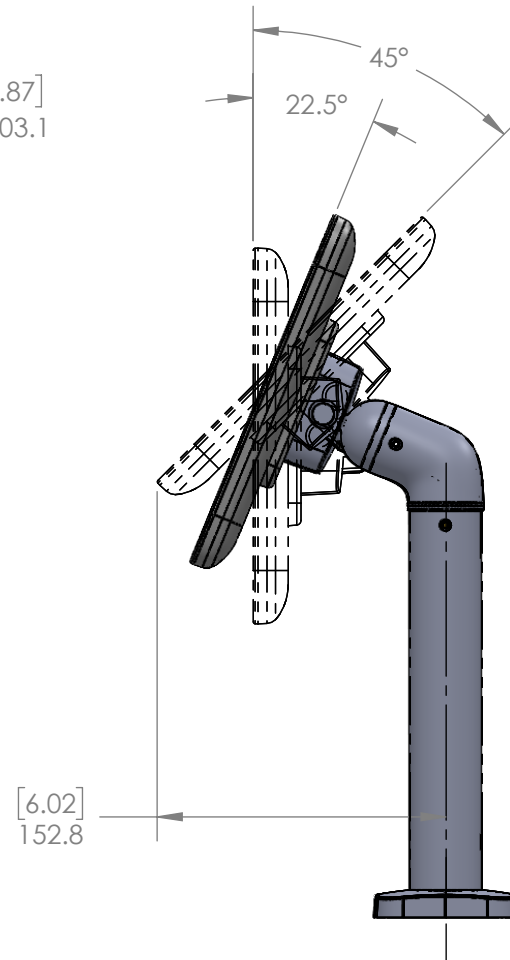

**LILITAB H40
COUNTER TWIST
PRO/SMART
LANDSCAPE ORIENTATION**

[15.87]
Ø 403.1

**LILITAB H40
COUNTER TWIST
PRO/SMART
PORTRAIT ORIENTATION**

[15.89]
Ø 403.7

[16.13]
409.7

[10.97]
278.7

45°
22.5°

[7.18]
182.3