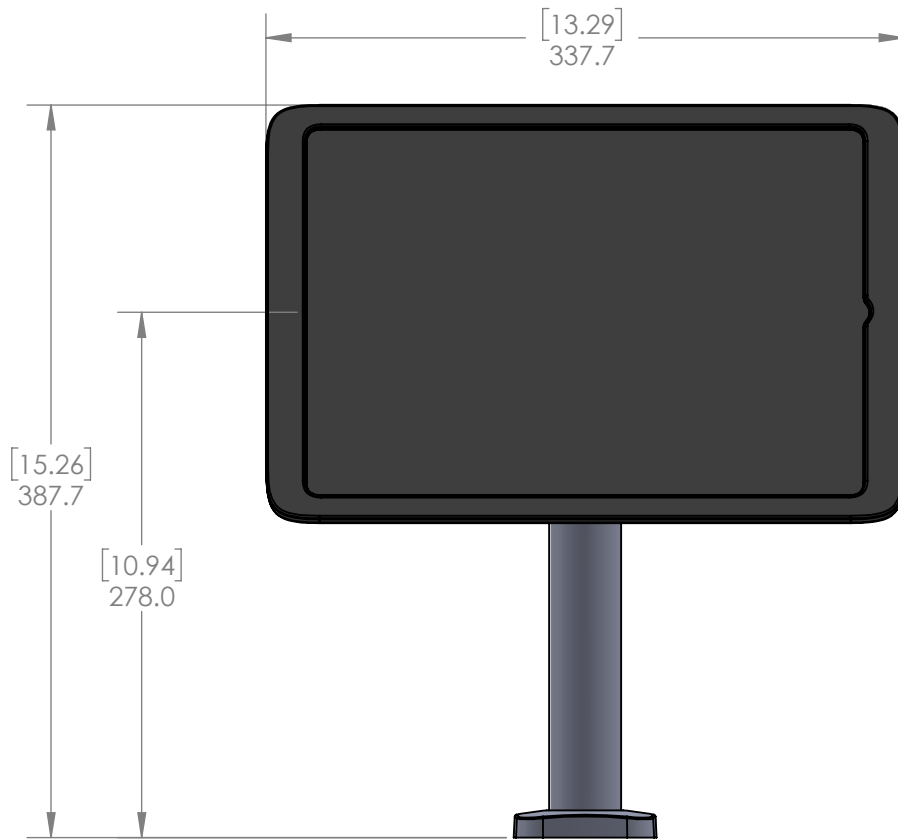

**LILITAB P40
COUNTER FIXED
PRO/SMART
LANDSCAPE ORIENTATION**

**LILITAB P40
COUNTER FIXED
PRO/SMART
PORTRAIT ORIENTATION**