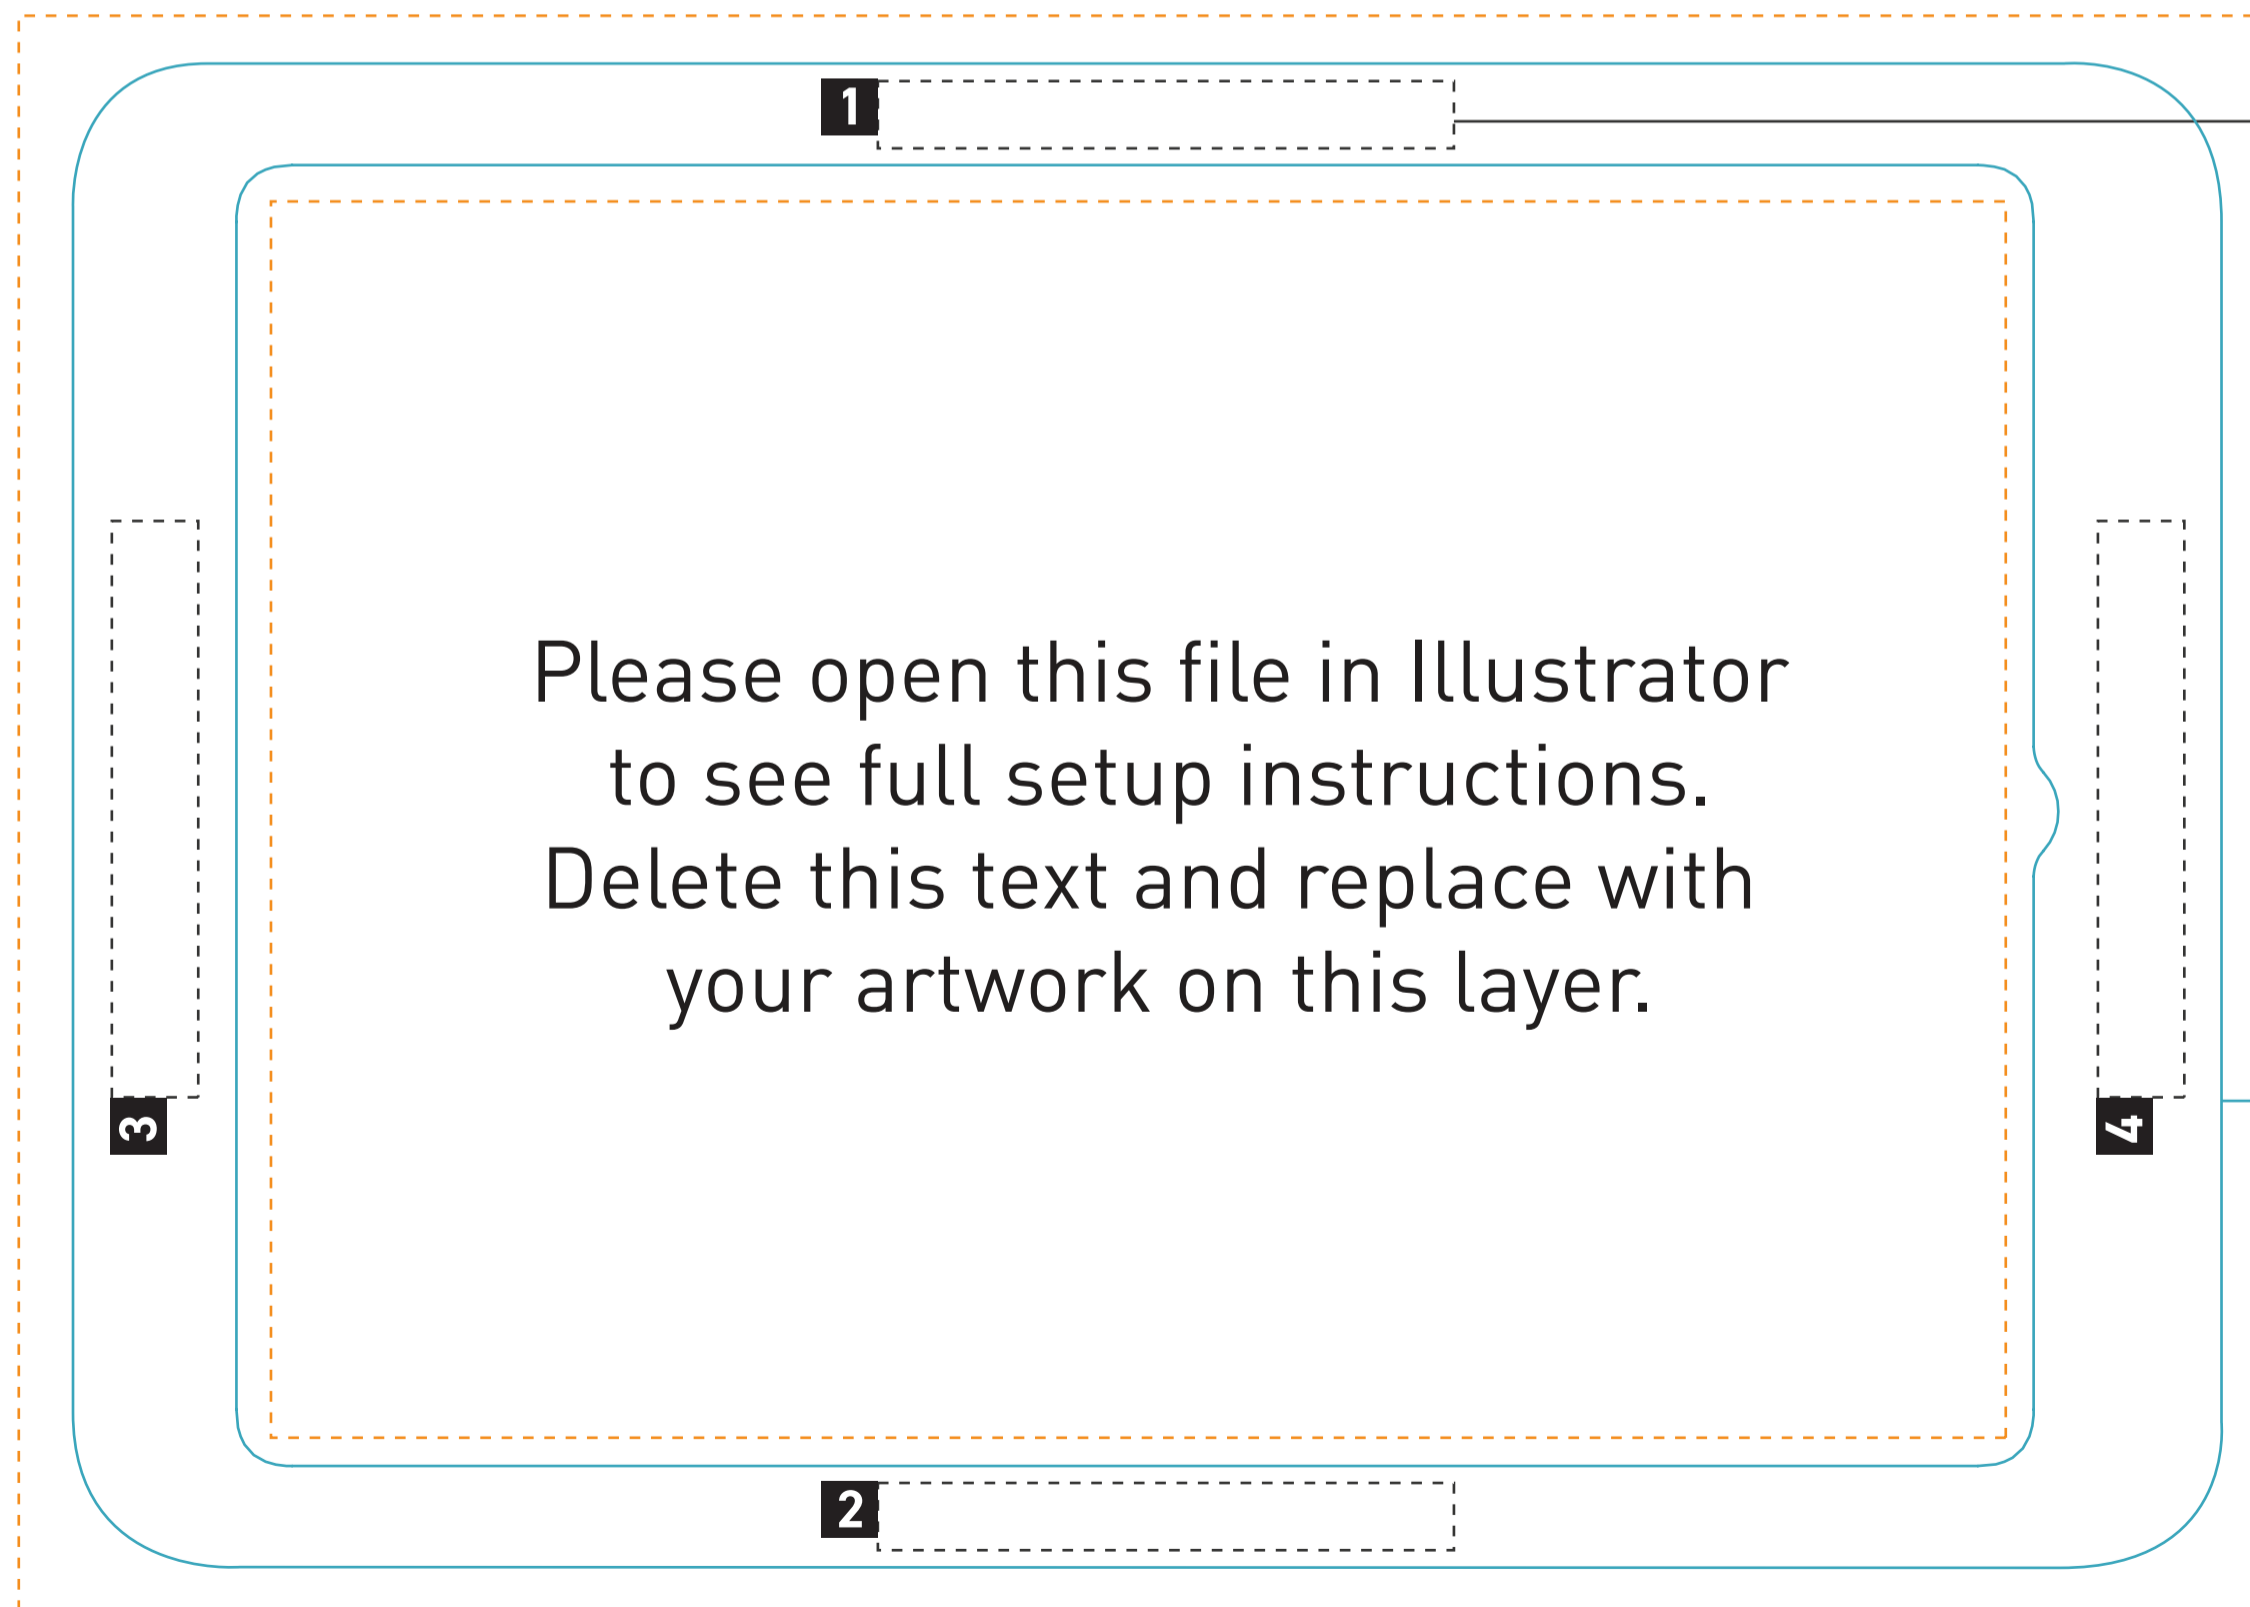

H Head Faceplate Graphic Template for iPad Pro 10.9" Template (Cam-Home)

Choose between one logo location OR full-bleed artwork.

Please submit:

- PDF file with layers preserved
- All type converted to outlines
- All CMYK images embedded at 150 DPI minimum
- Template layer visible on top layer

For accurate color matching, use the Pantone Color System.

Submit via the Branding Element Submission Form located on the **Faceplate Graphic page**.

IN LANDSCAPE ORIENTATION, THIS IS THE TOP

IN PORTRAIT ORIENTATION, THIS IS THE TOP

LOGO ONLY

You have four (4) locations to choose from:

1. Landscape Top (3" x .35")
2. Landscape Bottom (3" x .35")
3. Portrait Top (3" x .45")
4. Portrait Bottom (3" x .45")

YOU MAY ONLY CHOOSE ONE

FULL-BLEED ARTWORK

Cut Line

This is where your artwork will be trimmed.
(Finished size: 11.19" x 7.83")

Bleed

Artwork must bleed .125" past cut line.