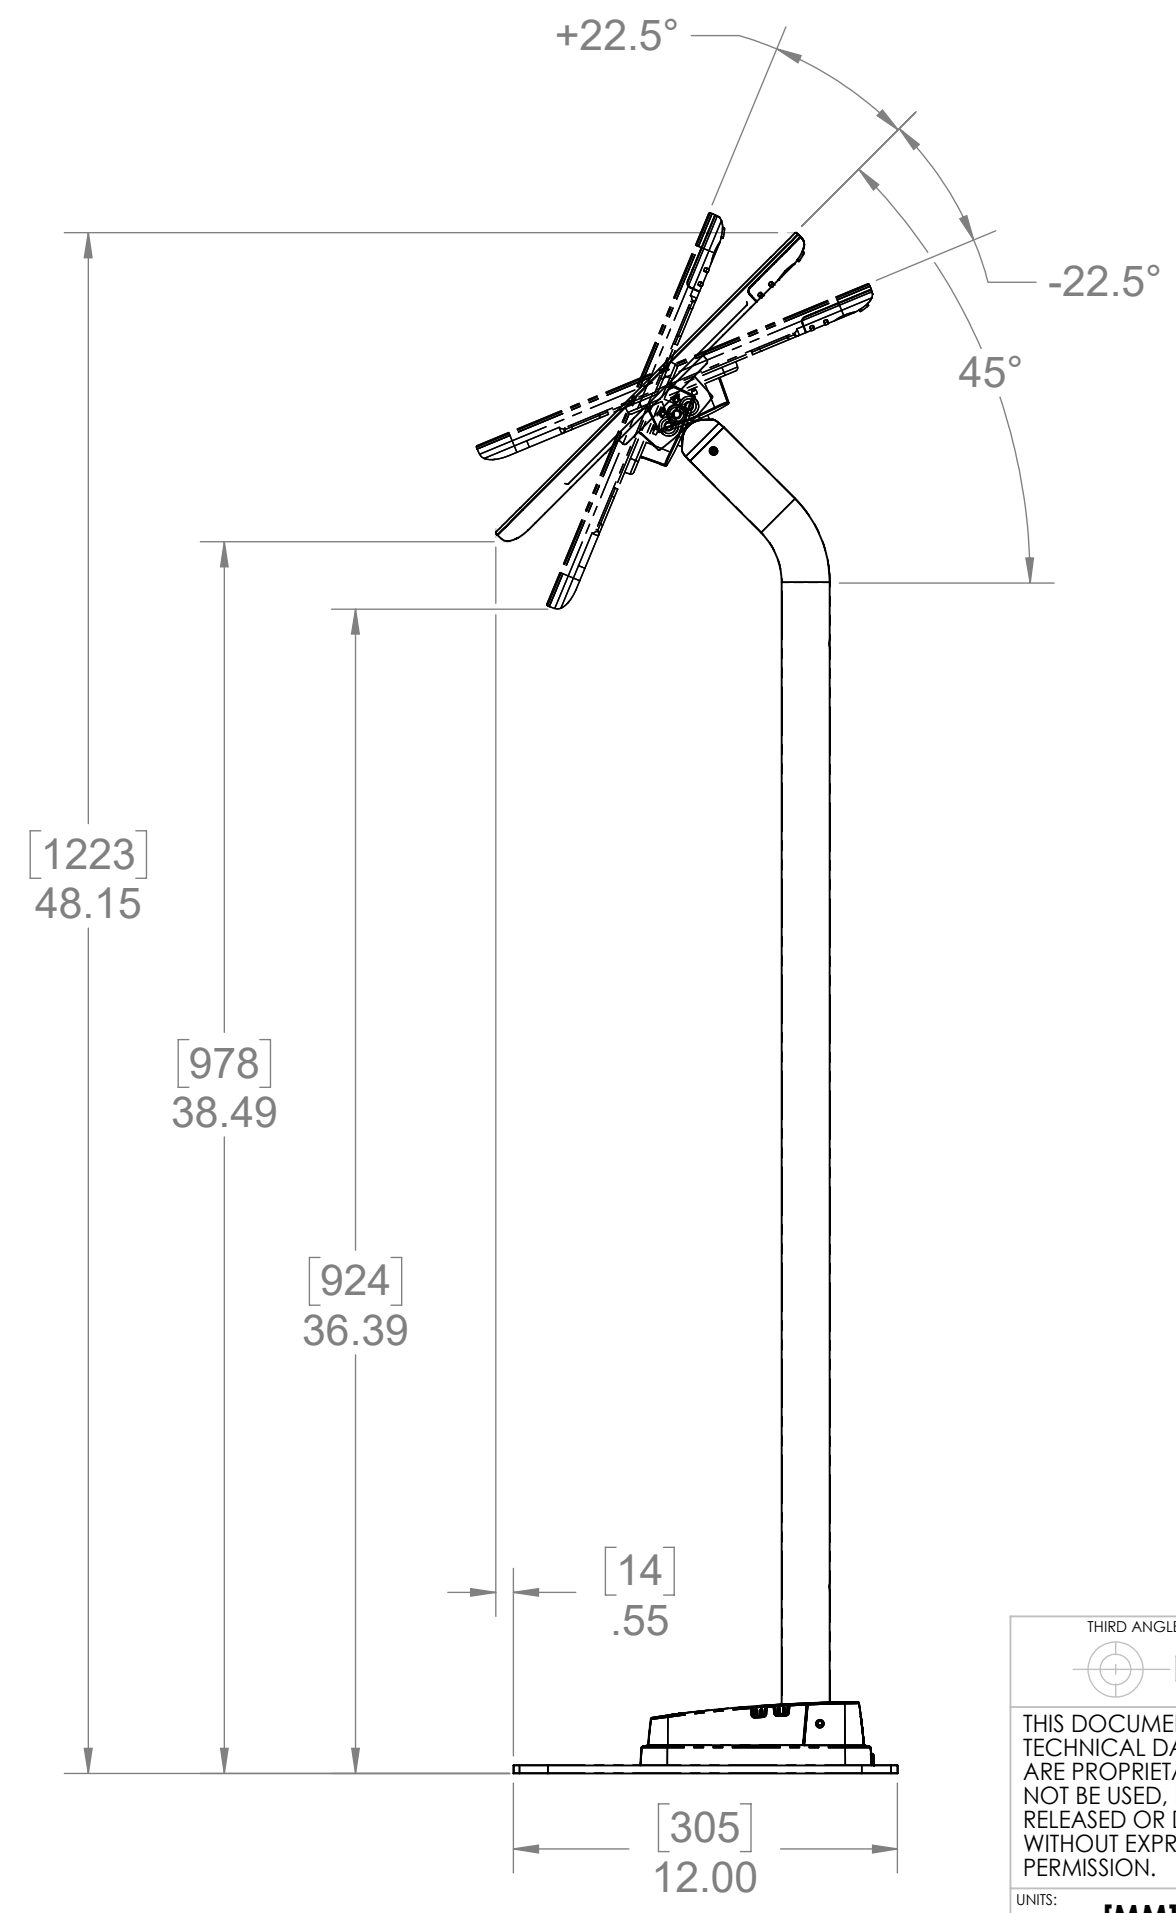

P Head Enclosure in Landscape

<p>THIRD ANGLE PROJECTION</p> <p>THIS DOCUMENT AND THE TECHNICAL DATA DISCLOSED ARE PROPRIETARY AND SHALL NOT BE USED, DUPLICATED, RELEASED OR DISCLOSED WITHOUT EXPRESSED WRITTEN PERMISSION.</p>	<p>lilitab 39B LARKSPUR STREET, SAN RAFAEL, CA 94901</p>		
	<p>DESCRIPTION: Floor Pro, P head, Floor Base</p>		
<p>UNITS: [MM]INCHES</p>	<p>DRAWING NUMBER: -</p>	<p>REVISION:</p>	<p>SCALE: 1:6</p>
<p>DO NOT SCALE DRAWING</p>	<p>SHEET: 1/2</p>		

P Head Enclosure in Portrait

<p>THIRD ANGLE PROJECTION</p>	<p>lilitab 39B LARKSPUR STREET, SAN RAFAEL, CA 94901</p>		
	<p>DESCRIPTION: Floor Pro, P head, Floor Base</p>		
<p>THIS DOCUMENT AND THE TECHNICAL DATA DISCLOSED ARE PROPRIETARY AND SHALL NOT BE USED, DUPLICATED, RELEASED OR DISCLOSED WITHOUT EXPRESSED WRITTEN PERMISSION.</p>	<p>DRAWING NUMBER: -</p>	<p>REVISION:</p>	
<p>UNITS: [MM]INCHES</p>	<p>DO NOT SCALE DRAWING</p>	<p>SCALE: 1:6</p>	<p>SHEET: 2/2</p>