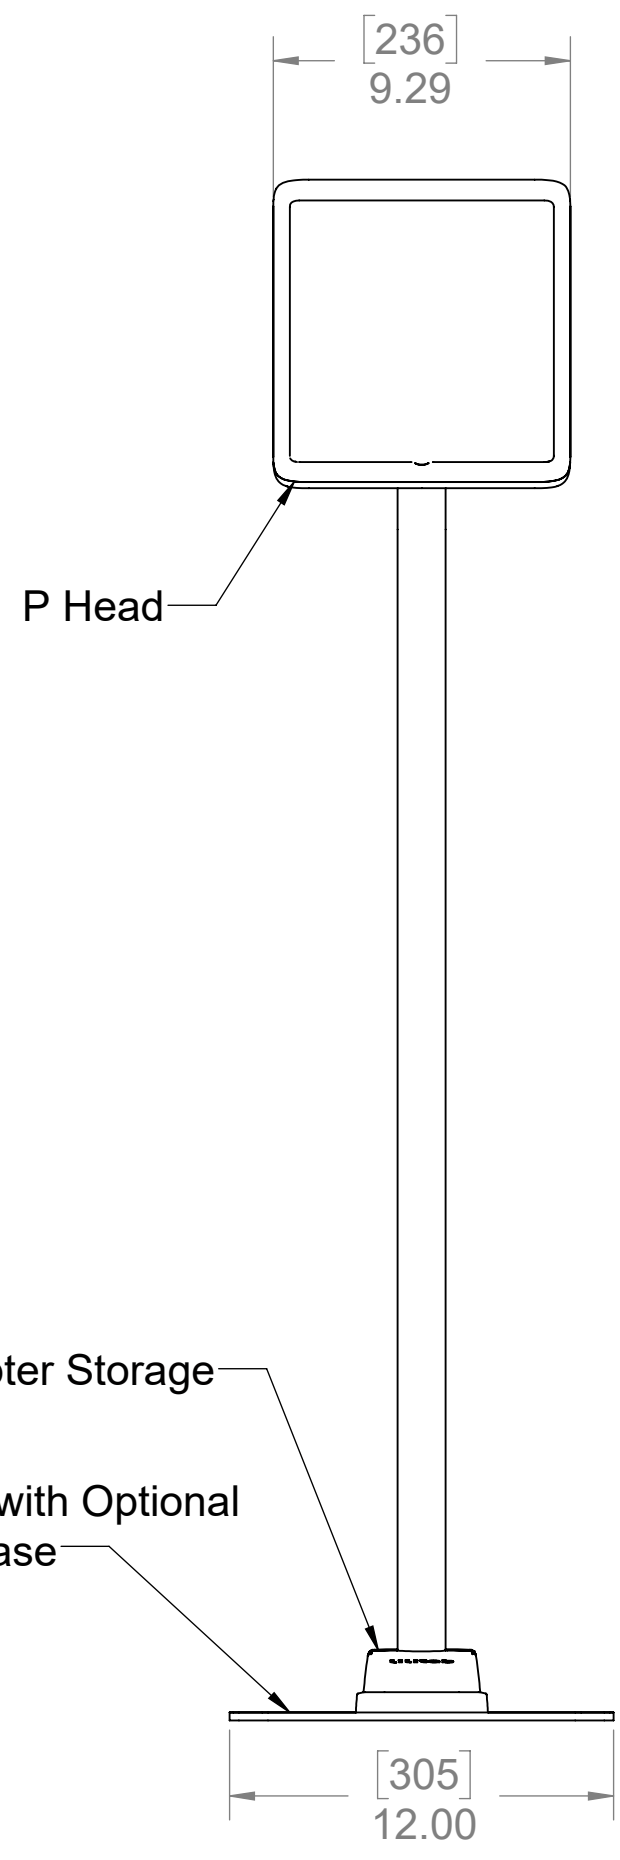

P Head Enclosure in Landscape

<p>THIRD ANGLE PROJECTION</p> <p>THIS DOCUMENT AND THE TECHNICAL DATA DISCLOSED ARE PROPRIETARY AND SHALL NOT BE USED, DUPLICATED, RELEASED OR DISCLOSED WITHOUT EXPRESSED WRITTEN PERMISSION.</p>	<p>lilitab 39B LARKSPUR STREET, SAN RAFAEL, CA 94901</p>		
	<p>DESCRIPTION: Floor Pro, P head, Floor Base</p>		
<p>UNITS: [MM]INCHES</p>	<p>DRAWING NUMBER: -</p>	<p>REVISION:</p>	<p>SCALE: 1:6</p>
<p>DO NOT SCALE DRAWING</p>	<p>SHEET: 1/2</p>		

P Head Enclosure in Portrait

<p>THIRD ANGLE PROJECTION</p>	<p>lilitab 39B LARKSPUR STREET, SAN RAFAEL, CA 94901</p>		
	<p>DESCRIPTION: Floor Pro, P head, Floor Base</p>		
<p>THIS DOCUMENT AND THE TECHNICAL DATA DISCLOSED ARE PROPRIETARY AND SHALL NOT BE USED, DUPLICATED, RELEASED OR DISCLOSED WITHOUT EXPRESSED WRITTEN PERMISSION.</p>	<p>DRAWING NUMBER: -</p>	<p>REVISION:</p>	
<p>UNITS: [MM]INCHES</p>	<p>DO NOT SCALE DRAWING</p>	<p>SCALE: 1:6</p>	<p>SHEET: 2/2</p>