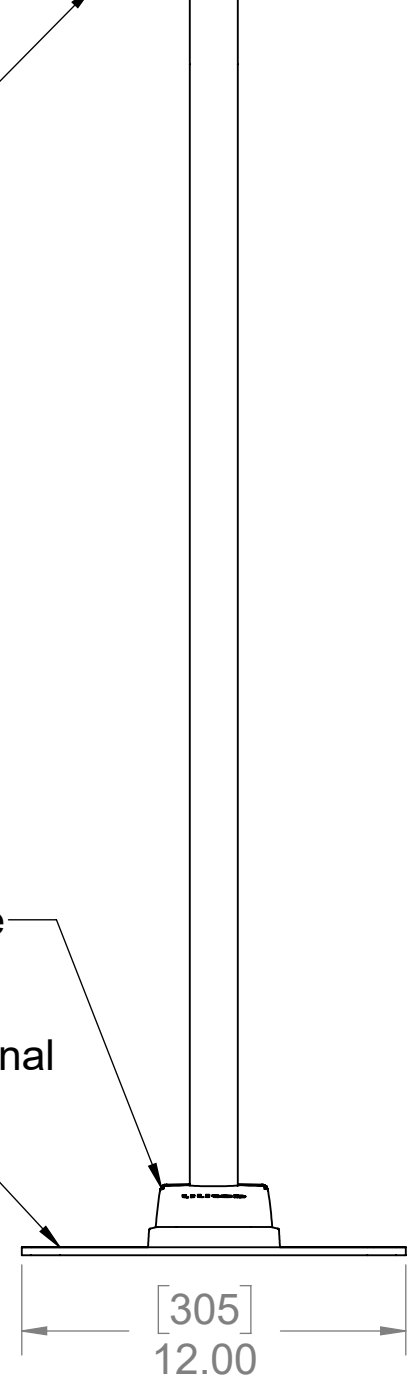

H Head Enclosure in Landscape

| | | | |
|--|---|------------------|--------------------------|
| <p>THIRD ANGLE PROJECTION</p> <p>THIS DOCUMENT AND THE TECHNICAL DATA DISCLOSED ARE PROPRIETARY AND SHALL NOT BE USED, DUPLICATED, RELEASED OR DISCLOSED WITHOUT EXPRESSED WRITTEN PERMISSION.</p> | <p>lilitab 39B LARKSPUR STREET, SAN RAFAEL, CA 94901</p> | | |
| | <p>DESCRIPTION: Floor Pro, H head, Floor Base</p> | | |
| <p>UNITS: [MM]INCHES</p> | <p>DRAWING NUMBER: -</p> | <p>REVISION:</p> | <p>SCALE: 1:6</p> |
| <p>DO NOT SCALE DRAWING</p> | <p>SHEET: 1/2</p> | | |

H Head

AC Adapter Storage

Shown with Optional Floor Base

[1205]
47.45

[999]
39.32

[950]
37.41

[4]
.15

[305]
12.00

H Head Enclosure in Portrait

| | | |
|--|--|--------------------------|
| <p>THIRD ANGLE PROJECTION</p> <p>THIS DOCUMENT AND THE TECHNICAL DATA DISCLOSED ARE PROPRIETARY AND SHALL NOT BE USED, DUPLICATED, RELEASED OR DISCLOSED WITHOUT EXPRESSED WRITTEN PERMISSION.</p> <p>UNITS: [MM]INCHES</p> | <p>lilitab</p> <p>39B LARKSPUR STREET, SAN RAFAEL, CA 94901</p> | |
| | <p>DESCRIPTION:</p> <p>Floor Pro, H head, Floor Base</p> | |
| | <p>DRAWING NUMBER: -</p> | <p>REVISION:</p> |
| <p>DO NOT SCALE DRAWING</p> | <p>SCALE: 1:6</p> | <p>SHEET: 2/2</p> |