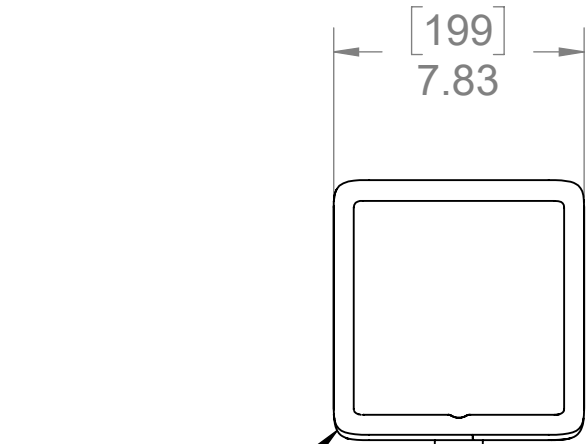

H Head Enclosure in Landscape

| | | | |
|--|---|------------------|--------------------------|
| <p>THIRD ANGLE PROJECTION</p> <p>THIS DOCUMENT AND THE TECHNICAL DATA DISCLOSED ARE PROPRIETARY AND SHALL NOT BE USED, DUPLICATED, RELEASED OR DISCLOSED WITHOUT EXPRESSED WRITTEN PERMISSION.</p> | <p>lilitab 39B LARKSPUR STREET, SAN RAFAEL, CA 94901</p> | | |
| | <p>DESCRIPTION: Floor Pro, H head, Floor Base</p> | | |
| <p>UNITS: [MM]INCHES</p> | <p>DRAWING NUMBER: -</p> | <p>REVISION:</p> | <p>SCALE: 1:6</p> |
| <p>DO NOT SCALE DRAWING</p> | <p>SHEET: 1/2</p> | | |

H Head

AC Adapter Storage

Shown with Optional Floor Base

[1205]
47.45

[999]
39.32

[950]
37.41

[4]
.15

[305]
12.00

H Head Enclosure in Portrait

| | | |
|--|--|--------------------------|
| <p>THIRD ANGLE PROJECTION</p> <p>THIS DOCUMENT AND THE TECHNICAL DATA DISCLOSED ARE PROPRIETARY AND SHALL NOT BE USED, DUPLICATED, RELEASED OR DISCLOSED WITHOUT EXPRESSED WRITTEN PERMISSION.</p> <p>UNITS: [MM]INCHES</p> | <p>lilitab</p> <p>39B LARKSPUR STREET, SAN RAFAEL, CA 94901</p> | |
| | <p>DESCRIPTION:</p> <p>Floor Pro, H head, Floor Base</p> | |
| | <p>DRAWING NUMBER: -</p> | <p>REVISION:</p> |
| <p>DO NOT SCALE DRAWING</p> | <p>SCALE: 1:6</p> | <p>SHEET: 2/2</p> |