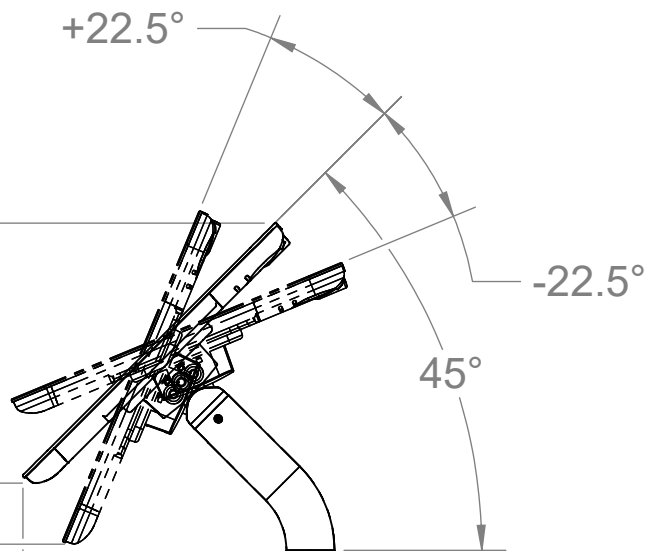

H Head Enclosure in Landscape

| | | | |
|--|---|------------------|--------------------------|
| <p>THIRD ANGLE PROJECTION</p> <p>THIS DOCUMENT AND THE TECHNICAL DATA DISCLOSED ARE PROPRIETARY AND SHALL NOT BE USED, DUPLICATED, RELEASED OR DISCLOSED WITHOUT EXPRESSED WRITTEN PERMISSION.</p> | <p>lilitab 39B LARKSPUR STREET, SAN RAFAEL, CA 94901</p> | | |
| | <p>DESCRIPTION: Floor Pro, H head, Floor Base</p> | | |
| <p>UNITS: [MM]INCHES</p> | <p>DRAWING NUMBER: -</p> | <p>REVISION:</p> | <p>SCALE: 1:6</p> |
| <p>DO NOT SCALE DRAWING</p> | <p>SHEET: 1/2</p> | | |

H Head

AC Adapter Storage

Shown with Optional Floor Base

[1205]
47.45

[999]
39.32

[950]
37.41

[4]
.15

[305]
12.00

H Head Enclosure in Portrait

| | | |
|--|--|--------------------------|
| <p>THIRD ANGLE PROJECTION</p> <p>THIS DOCUMENT AND THE TECHNICAL DATA DISCLOSED ARE PROPRIETARY AND SHALL NOT BE USED, DUPLICATED, RELEASED OR DISCLOSED WITHOUT EXPRESSED WRITTEN PERMISSION.</p> <p>UNITS: [MM]INCHES</p> | <p>lilitab</p> <p>39B LARKSPUR STREET, SAN RAFAEL, CA 94901</p> | |
| | <p>DESCRIPTION:</p> <p>Floor Pro, H head, Floor Base</p> | |
| | <p>DRAWING NUMBER: -</p> | <p>REVISION:</p> |
| <p>DO NOT SCALE DRAWING</p> | <p>SCALE: 1:6</p> | <p>SHEET: 2/2</p> |