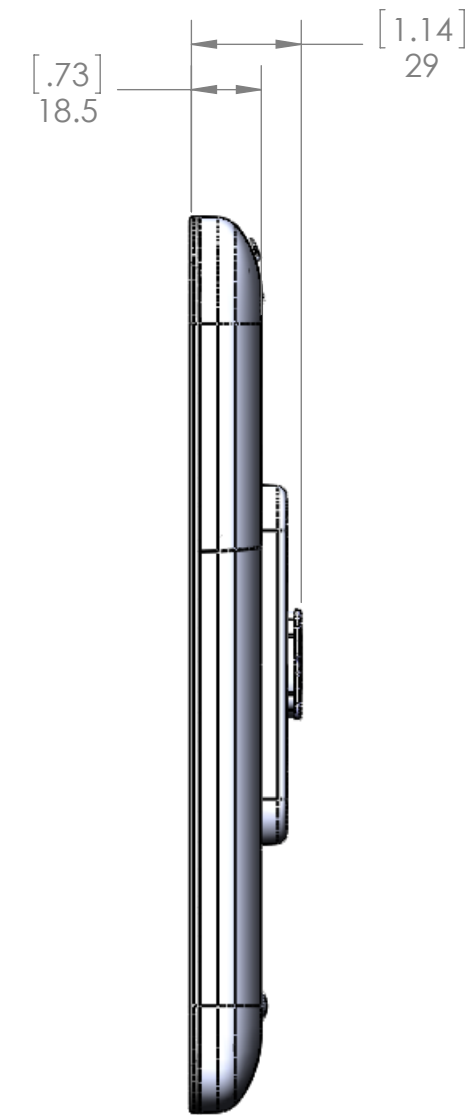

SHOWN WITH "CLOSED"
FACEPLATE (LIMITED HOME
BUTTON AND CAMERA
ACCESS). "OPEN" FACEPLATE
WITH FULL ACCESS ALSO AVAILABLE.

**LILITAB P30 PRO HEAD UNIT
(FOR 12.9" TABLETS)**