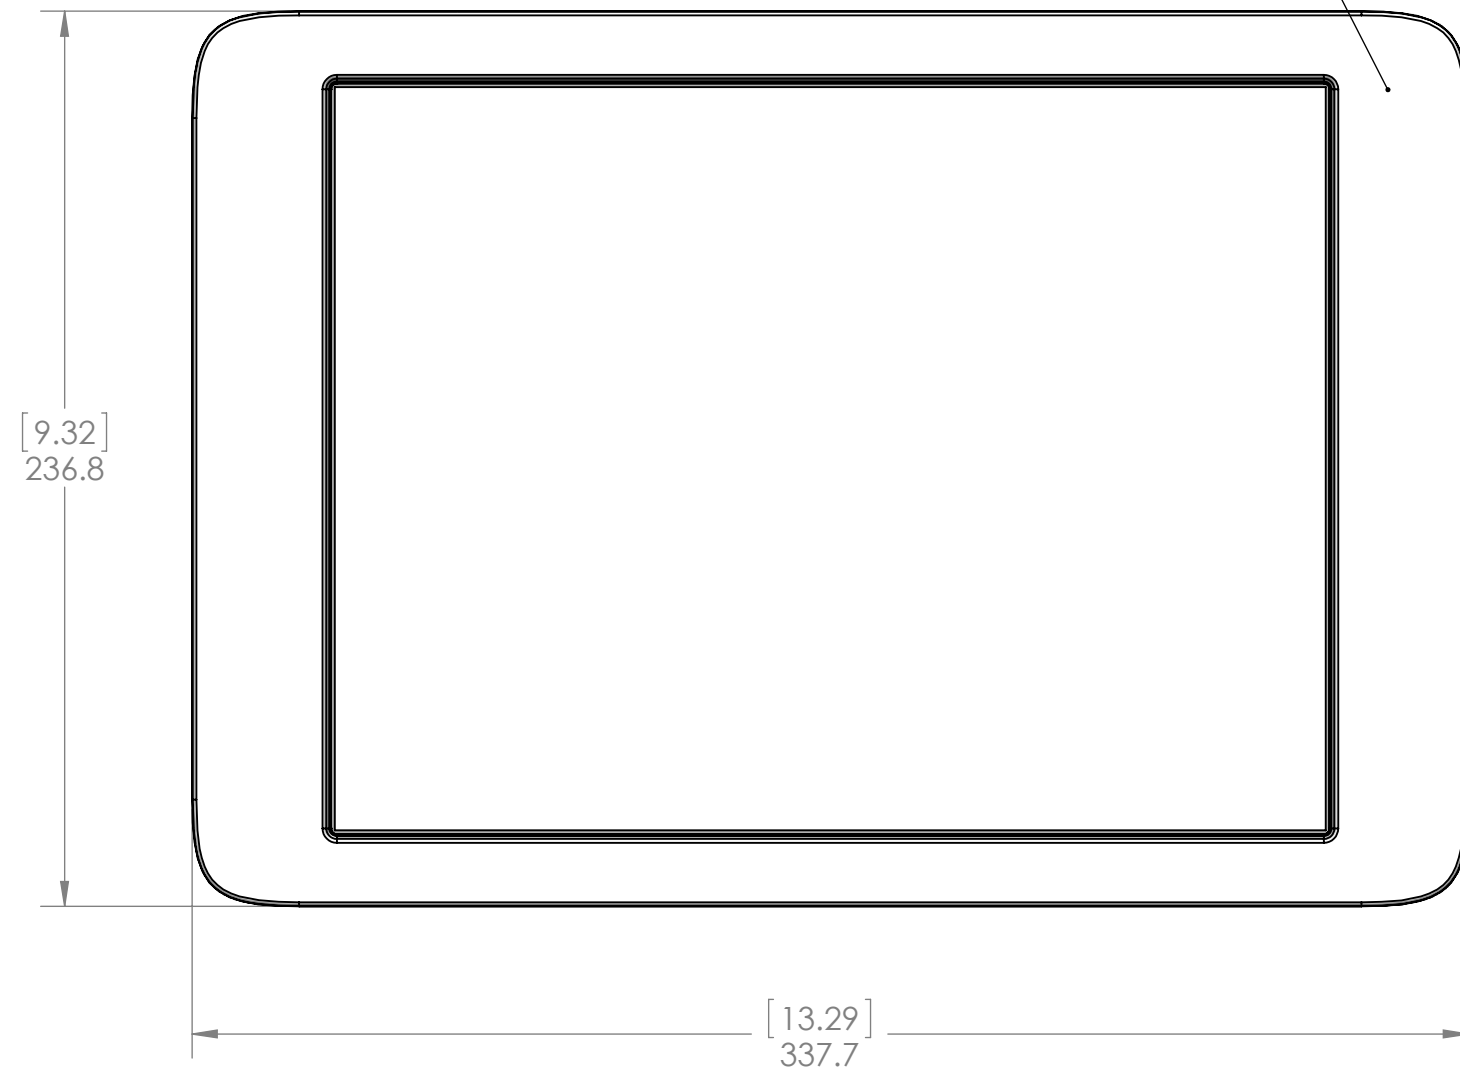

SHOWN WITH "CLOSED"
FACEPLATE (LIMITED HOME
BUTTON AND CAMERA
ACCESS). "OPEN" FACEPLATE
WITH FULL ACCESS ALSO AVAILABLE.

**LILITAB P30 PRO HEAD UNIT
(FOR 12.9" TABLETS)**