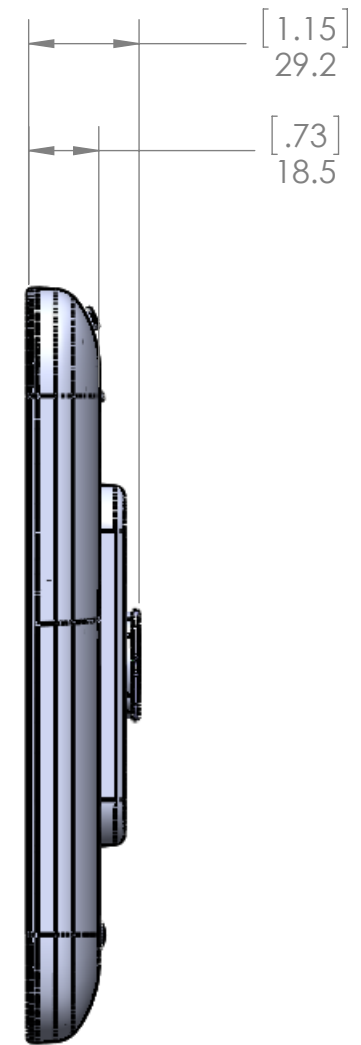

SHOWN WITH "CLOSED"
FACEPLATE (LIMITED HOME
BUTTON AND CAMERA
ACCESS). "OPEN" FACEPLATE
WITH FULL ACCESS ALSO AVAILABLE.

**LILITAB H30 PRO HEAD UNIT
(FOR 9.7" TABLETS)**