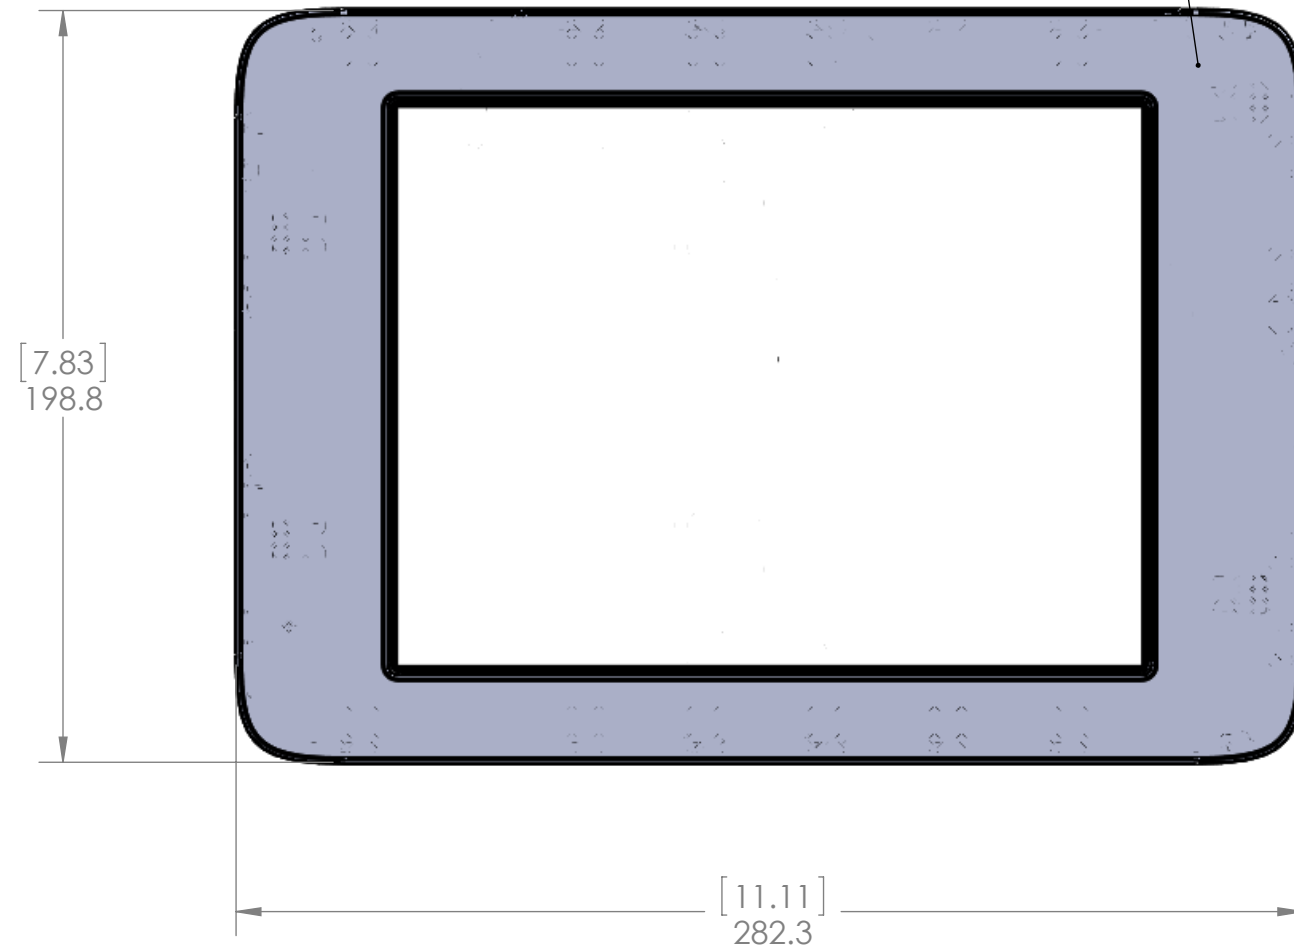

SHOWN WITH "CLOSED"
FACEPLATE (LIMITED HOME
BUTTON AND CAMERA
ACCESS). "OPEN" FACEPLATE
WITH FULL ACCESS ALSO AVAILABLE.

**LILITAB H30 PRO HEAD UNIT
(FOR 9.7" TABLETS)**