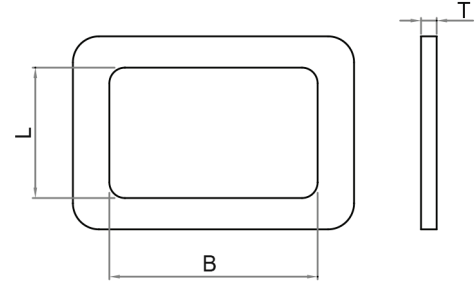

PRODUCT DATA SHEET

PRODUCT - DATA

SF3179
Square loop

SF3179

Technical Data

Material : AISI304 - DIN 1.4301
Production : SF3179 - Square loop - Sheet
Surface treatment : "E.P." (Electro polished)

M SF3179
Metric Square loop

SF3179 SS304	SIZE	B (mm)	B (inch)	L (mm)	L (inch)	T (mm)	T (inch)	Unit weight (kgs)	Unit weight (lb)
4317-9351	3MM*22MM*51MM	50.8	2.00	22	0.87	3	0.12	0.03	0.07
4317-9340	3MM*25MM*40MM	40.0	1.57	25	0.98	3	0.12	0.02	0.05