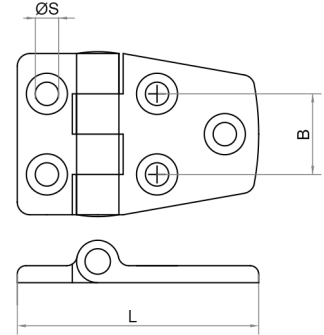

## PRODUCT - DATA

**S9223**  
Hinge

### S9223

**Technical Data**

Casting material : AISI316 - DIN 1.4408  
 Production : S9223 - Angle - Stamped  
 Surface treatment : "M.P." (Mirror polished)

**M** S9223  
Metric Hinge

S9223 SS316	SIZE	B (mm)	B (inch)	L (mm)	L (inch)	ØS (mm)	ØS (inch)	Unit weight (kgs)	Unit weight (lb)
6922-3057	57	19	0.75	57.0	2.24	5.5	0.22	0.06	0.13
6922-3071	71	19	0.75	71.5	2.81	5.5	0.22	0.08	0.18