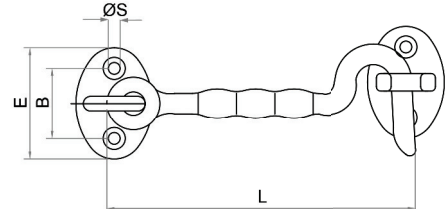

PRODUCT DATA SHEET

PRODUCT - DATA

S9210
Door hook

S9210

Technical Data

Casting material : AISI316 - DIN 1.4408
Production : S9210 - Body - Cast
Surface treatment : "M.P." (Mirror polished)

 **S9210**
Door hook

S9210 SS316	SIZE	B (mm)	B (inch)	E (mm)	E (inch)	L (mm)	L (inch)	ØS (mm)	ØS (inch)	Unit weight (kgs)	Unit weight (lb)
6921-0013	3"	24	0.94	38	1.5	81	3.19	4	0.16	0.09	0.20
6921-0004	4"	24	0.94	38	1.5	105	4.13	4	0.16	0.10	0.22