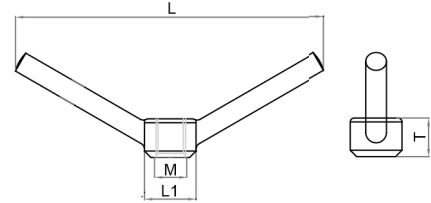

PRODUCT DATA SHEET

PRODUCT - DATA

S80701

Wide wing nut (long type)

S80701

Technical Data

Casting material : AISI316 - DIN 1.4408
 Production : S80701 - Nut - Cast
 Surface treatment : "E.P." (Electro polished)

M S80701
 Metric Wide wing nut (long type)

S80701 SS316	SIZE	L (mm)	L (inch)	L1 (mm)	L1 (inch)	M (mm)	T (mm)	T (inch)	Unit weight (kgs)	Unit weight (lb)
6807-0116	M16	240	9.45	40	1.57	M16	30	1.18	0.58	1.28
6807-0120	M20	240	9.45	40	1.57	M20	30	1.18	0.55	1.21
6807-0124	M24	240	9.45	40	1.57	M24	30	1.18	0.52	1.14