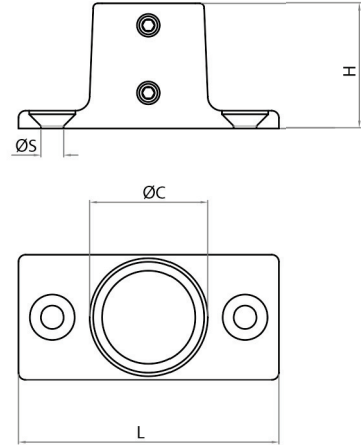

PRODUCT DATA SHEET

PRODUCT - DATA

S393
Rail fitting (deck cap)

S393

Technical Data
 Casting material : AISI316 - DIN 1.4408
 Production : S393 - Cap- Cast
 Surface treatment : "M.P." (Mirror polished)

 **S393**
Rail fitting (deck cap)

S393	SIZE	ØC (mm)	ØC (inch)	H (mm)	H (inch)	L (mm)	L (inch)	ØS (mm)	ØS (inch)	Unit weight (kgs)	Unit weight (lb)
SS316											
6393-0001	1"	26	1.02	35	1.38	73	2.87	6.4	0.25	0.14	0.31

CODE: S393

KINZI DATA SHEET