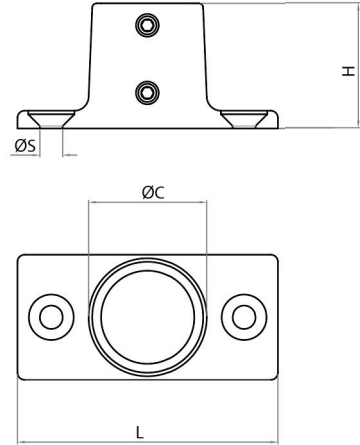

PRODUCT DATA SHEET

PRODUCT - DATA

S393
Rail fitting (deck cap)

S393

Technical Data

Casting material : AISI316 - DIN 1.4408
 Production : S393 - Cap- Cast
 Surface treatment : "M.P." (Mirror polished)

S393
Rail fitting (deck cap)

S393	SIZE	ØC (mm)	ØC (inch)	H (mm)	H (inch)	L (mm)	L (inch)	ØS (mm)	ØS (inch)	Unit weight (kgs)	Unit weight (lb)
SS316	1"	26	1.02	35	1.38	73	2.87	6.4	0.25	0.14	0.31

CODE: S393

KINZI DATA SHEET

100%
RECYCLABLE