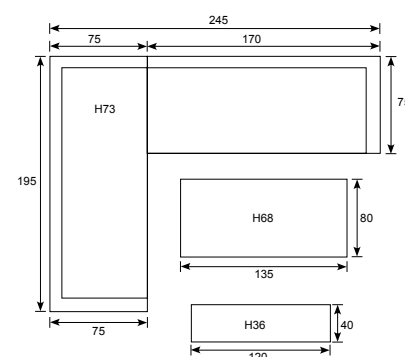

Armrest: W4cm; Seat cushion: 10cm; Seat: H48cm