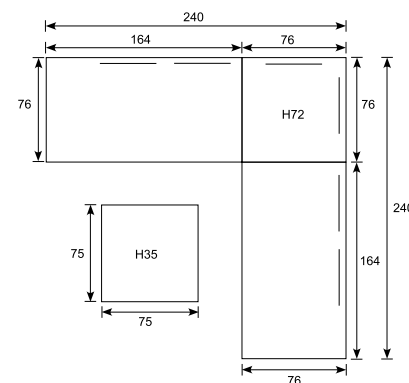

Seat cushion: 10cm; Seat: H42cm