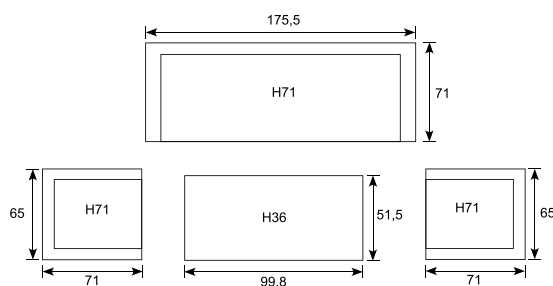

## Lounge/dining Wellington

**80331FG**  
Wellington L/D set 5-pcs  
carbon black/ reflex black

Armrest: W5cm; Seat cushion: 12cm; Seat: H42cm

Armrest: W5cm; Seat cushion: 10cm; Seat: H40cm

Lounge/dining  
**Bluebird**