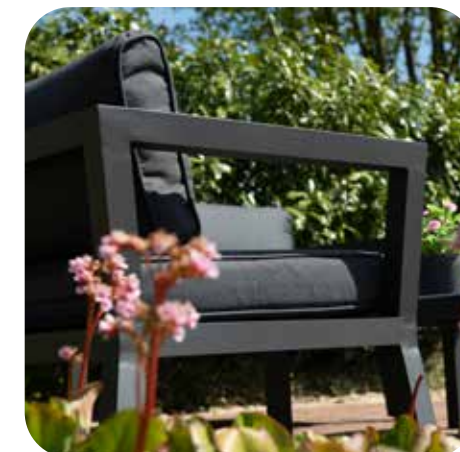

Lounge  
**Colorado**

**80201FG**  
Colorado lounge set 3-pcs  
carbon black/ reflex black

**80203FG**  
Colorado lounge chair  
carbon black/ reflex black

Seat cushion: 10cm; Seat: H42cm

Armrest: W5cm; Seat cushion: 9cm; Seat: H42cm