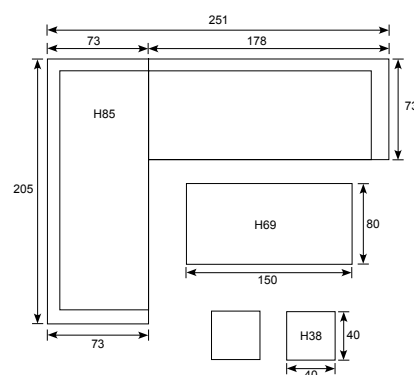

Set Left  
Armrest: W6cm; Seat cushion: 10cm

Armrest: W6cm; Seat cushion: 10cm; Seat: H42,5cm

set is both  
usable left  
or right

Lounge/dining  
**Margriet**

**21687NF**  
Margriet L/D set 6-pcs  
carbon black/ black rotan/ mint grey