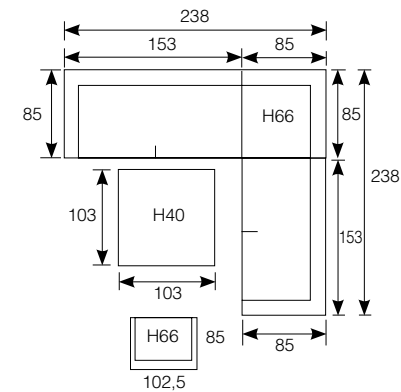

Armrest: 14cm, Seat cushion: 15cm, Seat: H48cm