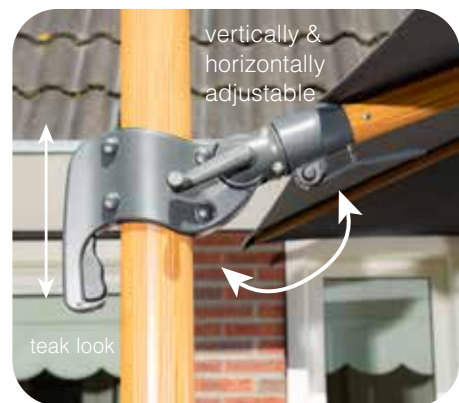

Cover:
280 gr/m2 double weave, solution dyed
polyester with PA coating

Frame:
Aluminium oval 80 mm powdercoated

Extra:
360° rotating, vertically and horizontally
adjustable. Cover spring on each rib

Base not included