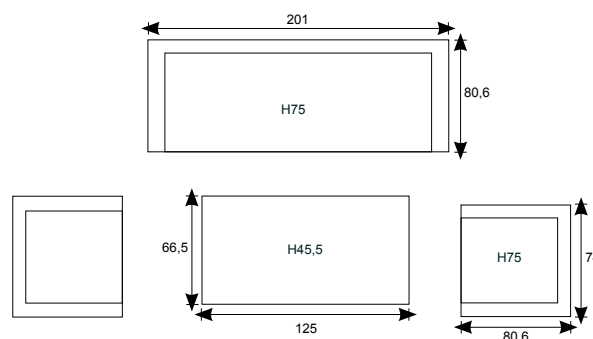

Armrest: W5cm; Seat cushion: 12,5cm; Seat: H41cm

Armrest: W5cm; Seat cushion: 12cm; Seat: H40,5cm

Lounge  
**Esmee**

**21605NF**  
Esmee lounge set 3-pcs left  
carbon black/ mystic grey

**21607NF**  
Esmee lounge set 3-pcs right  
carbon black/ mystic grey