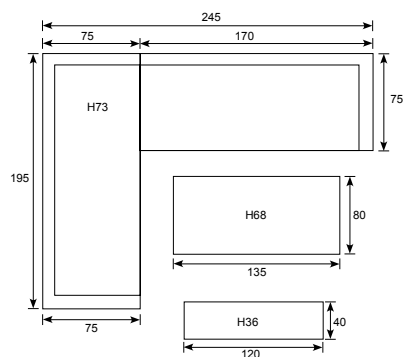

Armrest: W4cm; Seat cushion: 10cm; Seat: H48cm