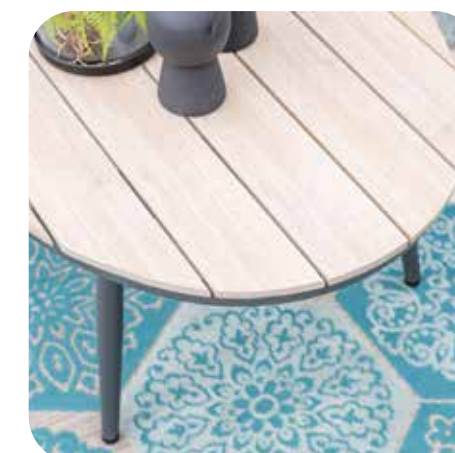

Lounge/dining
Margriet

Lounge
Margriet

set is both
usable left
or right