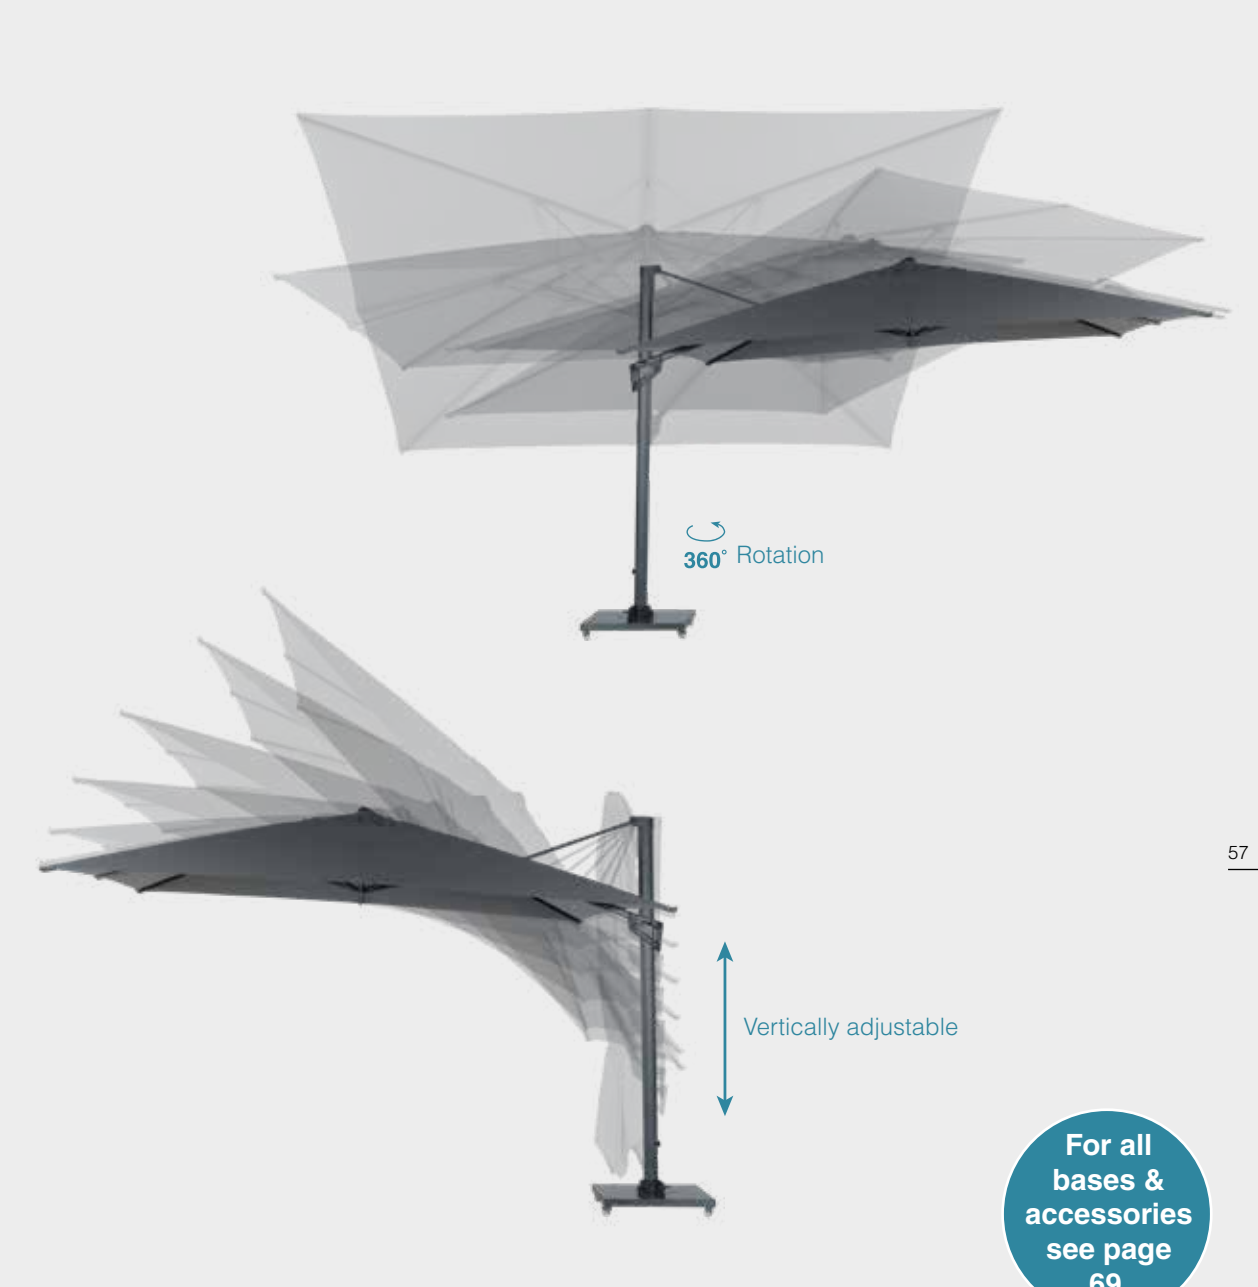

Parasols
Hawaii King Pole

For all bases & accessories see page 69.

Hawaii King pole		
		400x400
cover ↓	frame →	carbon black
1	dark grey	50500SP
2	light grey	50504SP