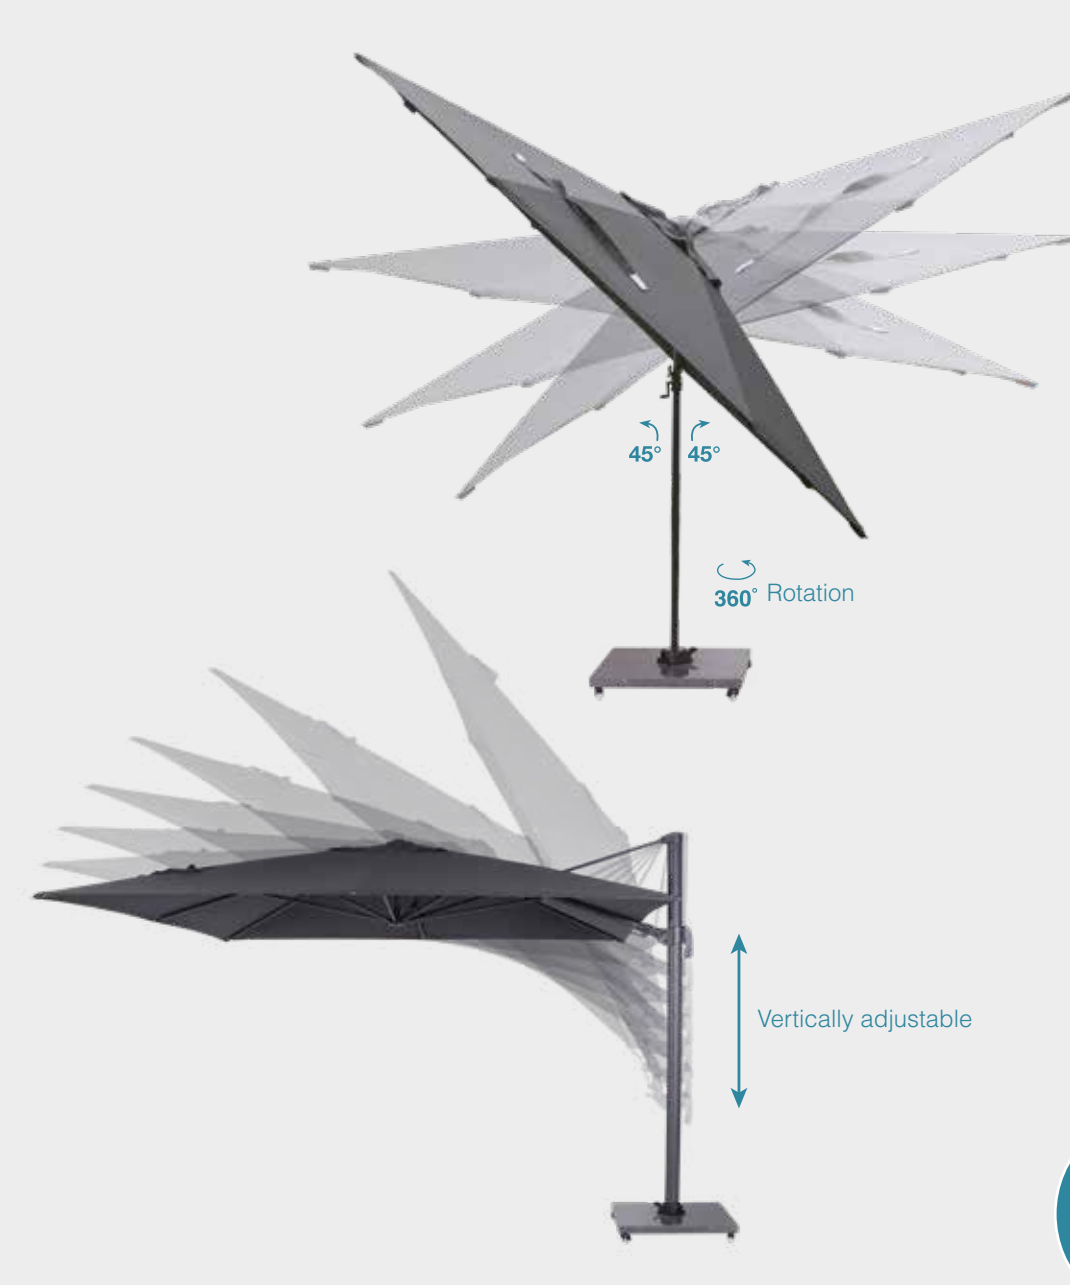

**Extra:**  
 360° rotating, vertically and horizontally  
 adjustable. Cover spring on each rib

**Base not included**

Parasols  
**Hawaii  
Original**

strong ribs and mounting point for light or heater

For all bases & accessories see page 69.