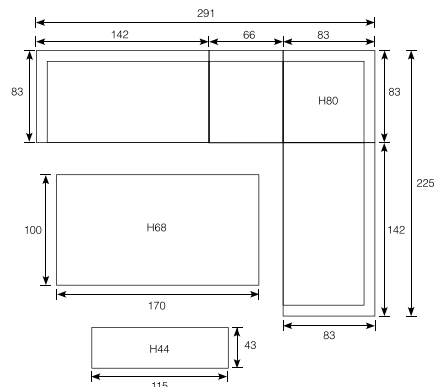

Lounge/dining
Rondo

**Set can
be used
left or right**

Lounge/dining
Rondo

**Set can
be used
left or right**

Set Right