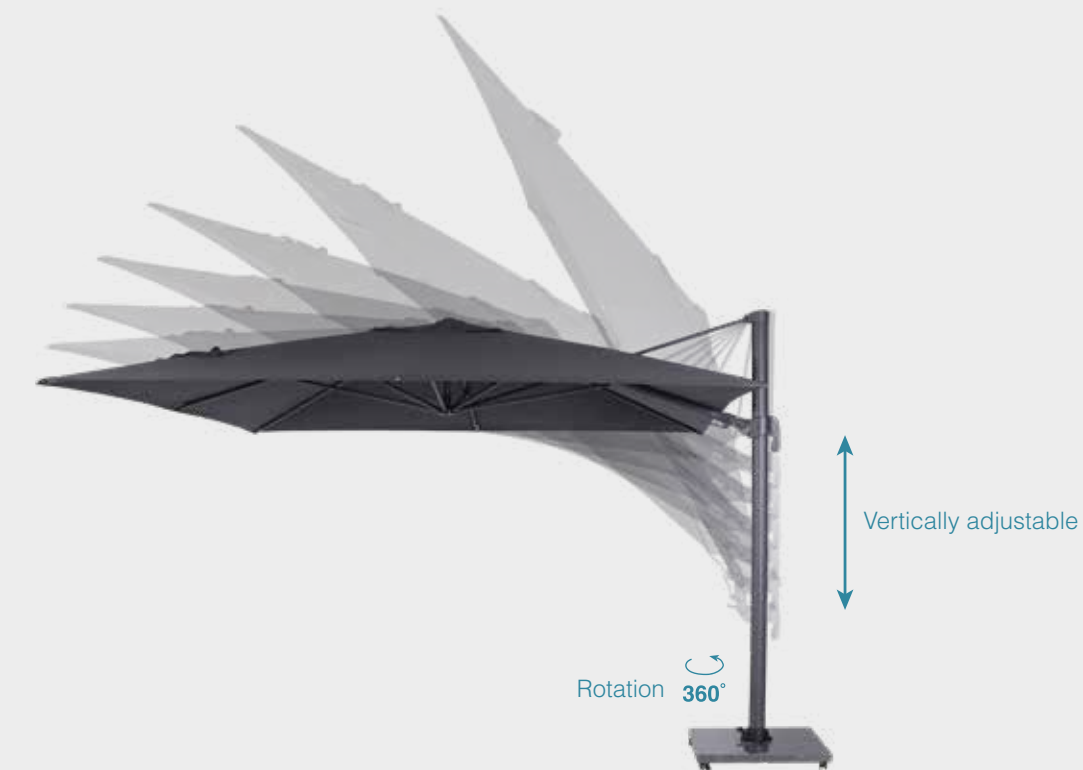

Parasols
Hawaii S

For all bases & accessories see page 69.

Hawaii S			
cover ↓	frame →	Ø300	250x250
		carbon black	carbon black
1	dark grey	50404SP	50414SP
2	sand	50406SP	50416SP