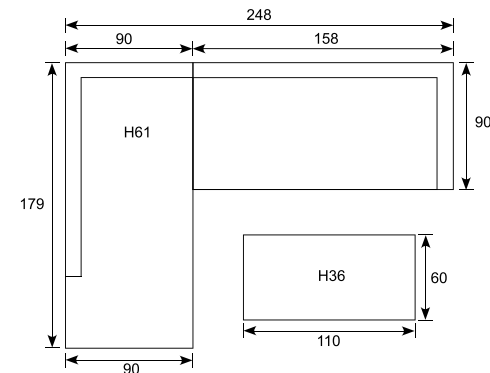

Armrest: W5cm; Seat cushion: 12,5cm; Seat: H41cm

Armrest: W5cm; Seat cushion: 12cm; Seat: H40,5cm

Lounge  
**Esmee**

**21605NF**  
Esmee lounge set 3-pcs left  
carbon black/ mystic grey

**21607NF**  
Esmee lounge set 3-pcs right  
carbon black/ mystic grey