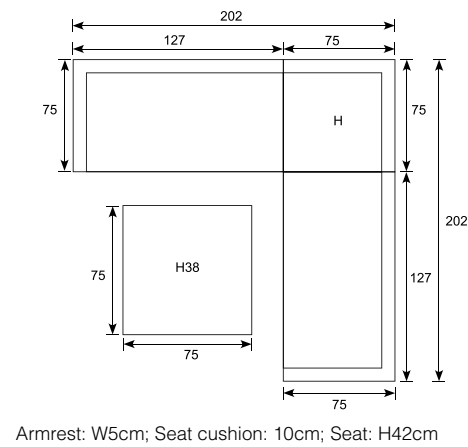

Lounge/dining
Sergio

Lounge
Zion