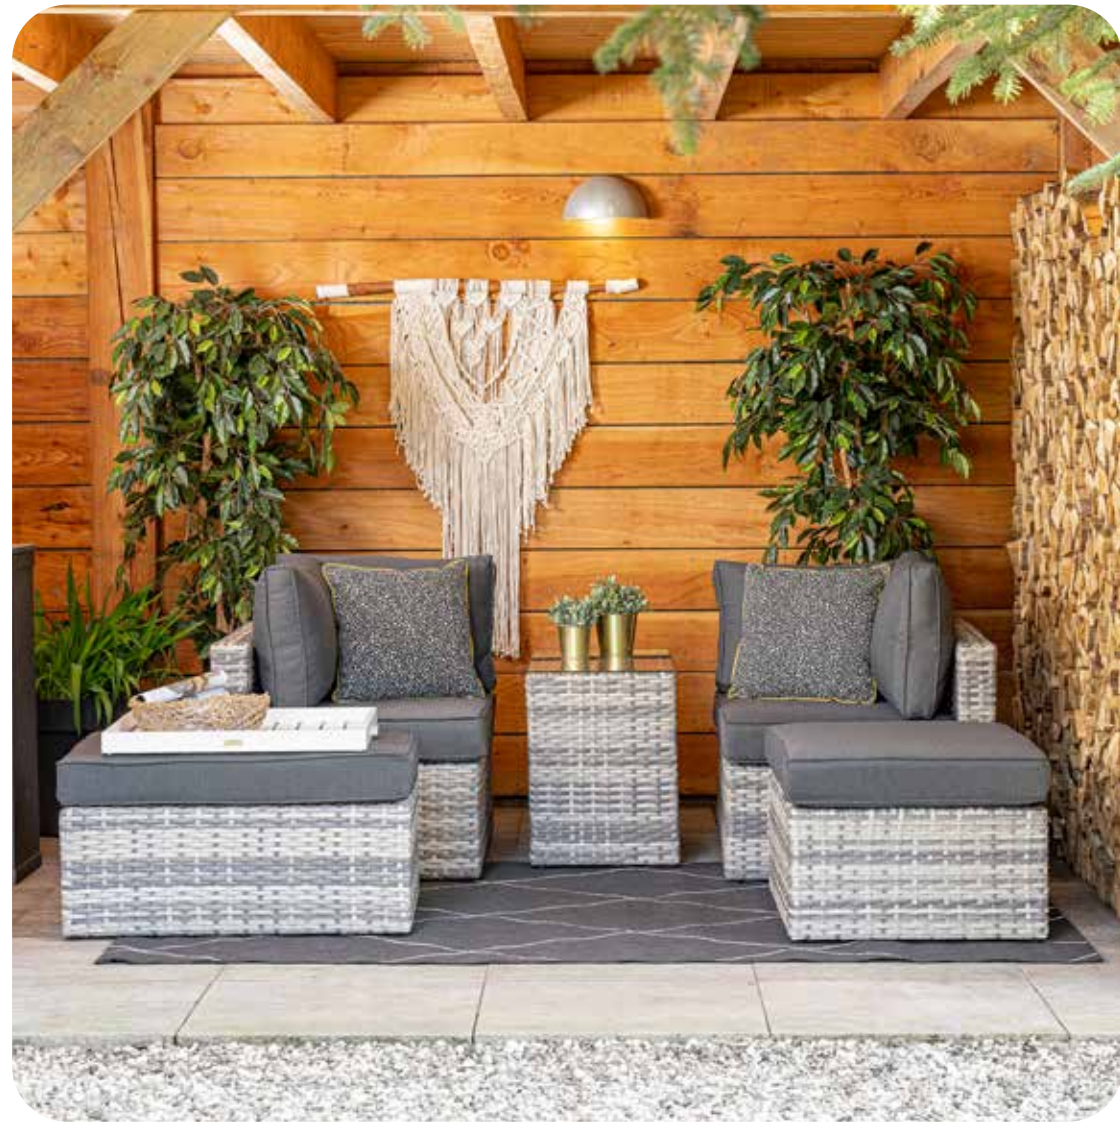

Ocean
designs

www.ocean-designs.co.uk
customerservices@ocean-designs.co.uk