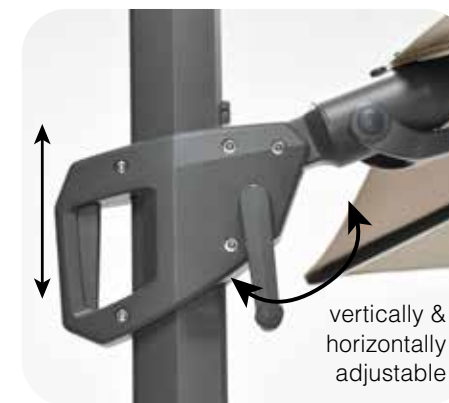

vertically & horizontally adjustable

Cover:
250 gr/m2 polyester with PA coating

Frame:
Aluminium oval 80 mm powdercoated

Extra:
360° rotating, vertically and horizontally adjustable. Cover spring on each rib

Base not included

Cover colors:

Frame color: