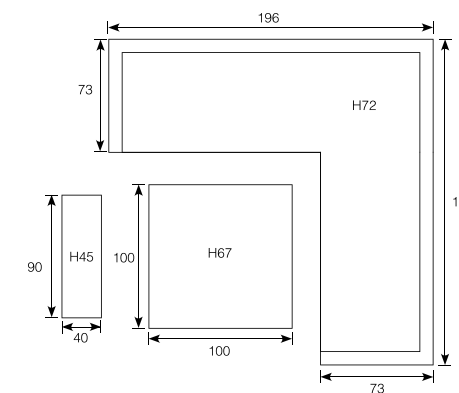

## Lounge/dining Wellington

**80331FG**  
Wellington L/D set 5-pcs  
carbon black/ reflex black

Armrest: W5cm; Seat cushion: 12cm; Seat: H42cm

Armrest: W5cm; Seat cushion: 10cm; Seat: H40cm

Lounge/dining  
**Bluebird**