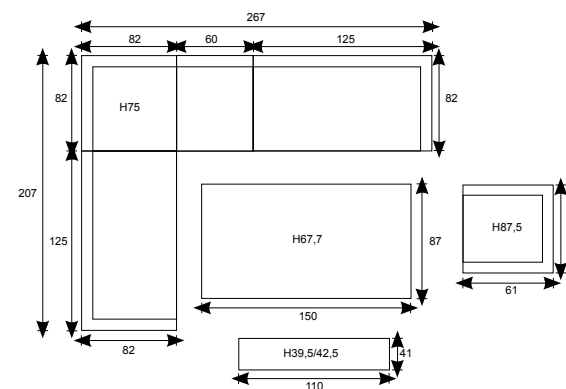

Armrest: W5cm; Seat cushion: 12,5cm; Seat: H41cm

Armrest: W5cm; Seat cushion: 12cm; Seat: H40,5cm

Lounge  
**Esmee**

**21605NF**  
Esmee lounge set 3-pcs left  
carbon black/ mystic grey

**21607NF**  
Esmee lounge set 3-pcs right  
carbon black/ mystic grey