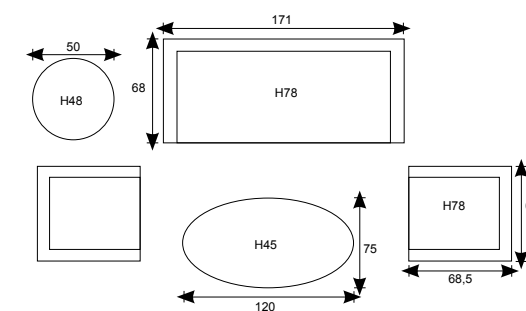

Armrest: W3cm; Seat cushion: 7cm; Seat: H41cm