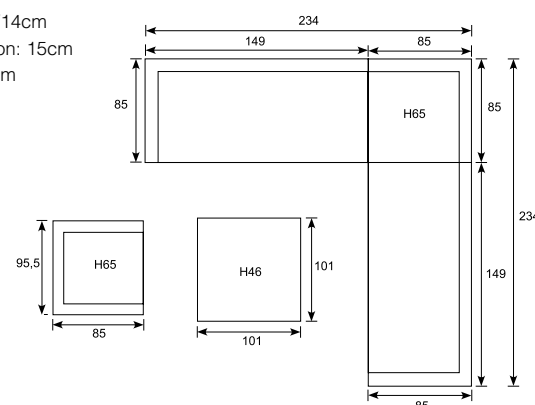

Armrest: W14cm
Seat cushion: 15cm
Seat: H45cm