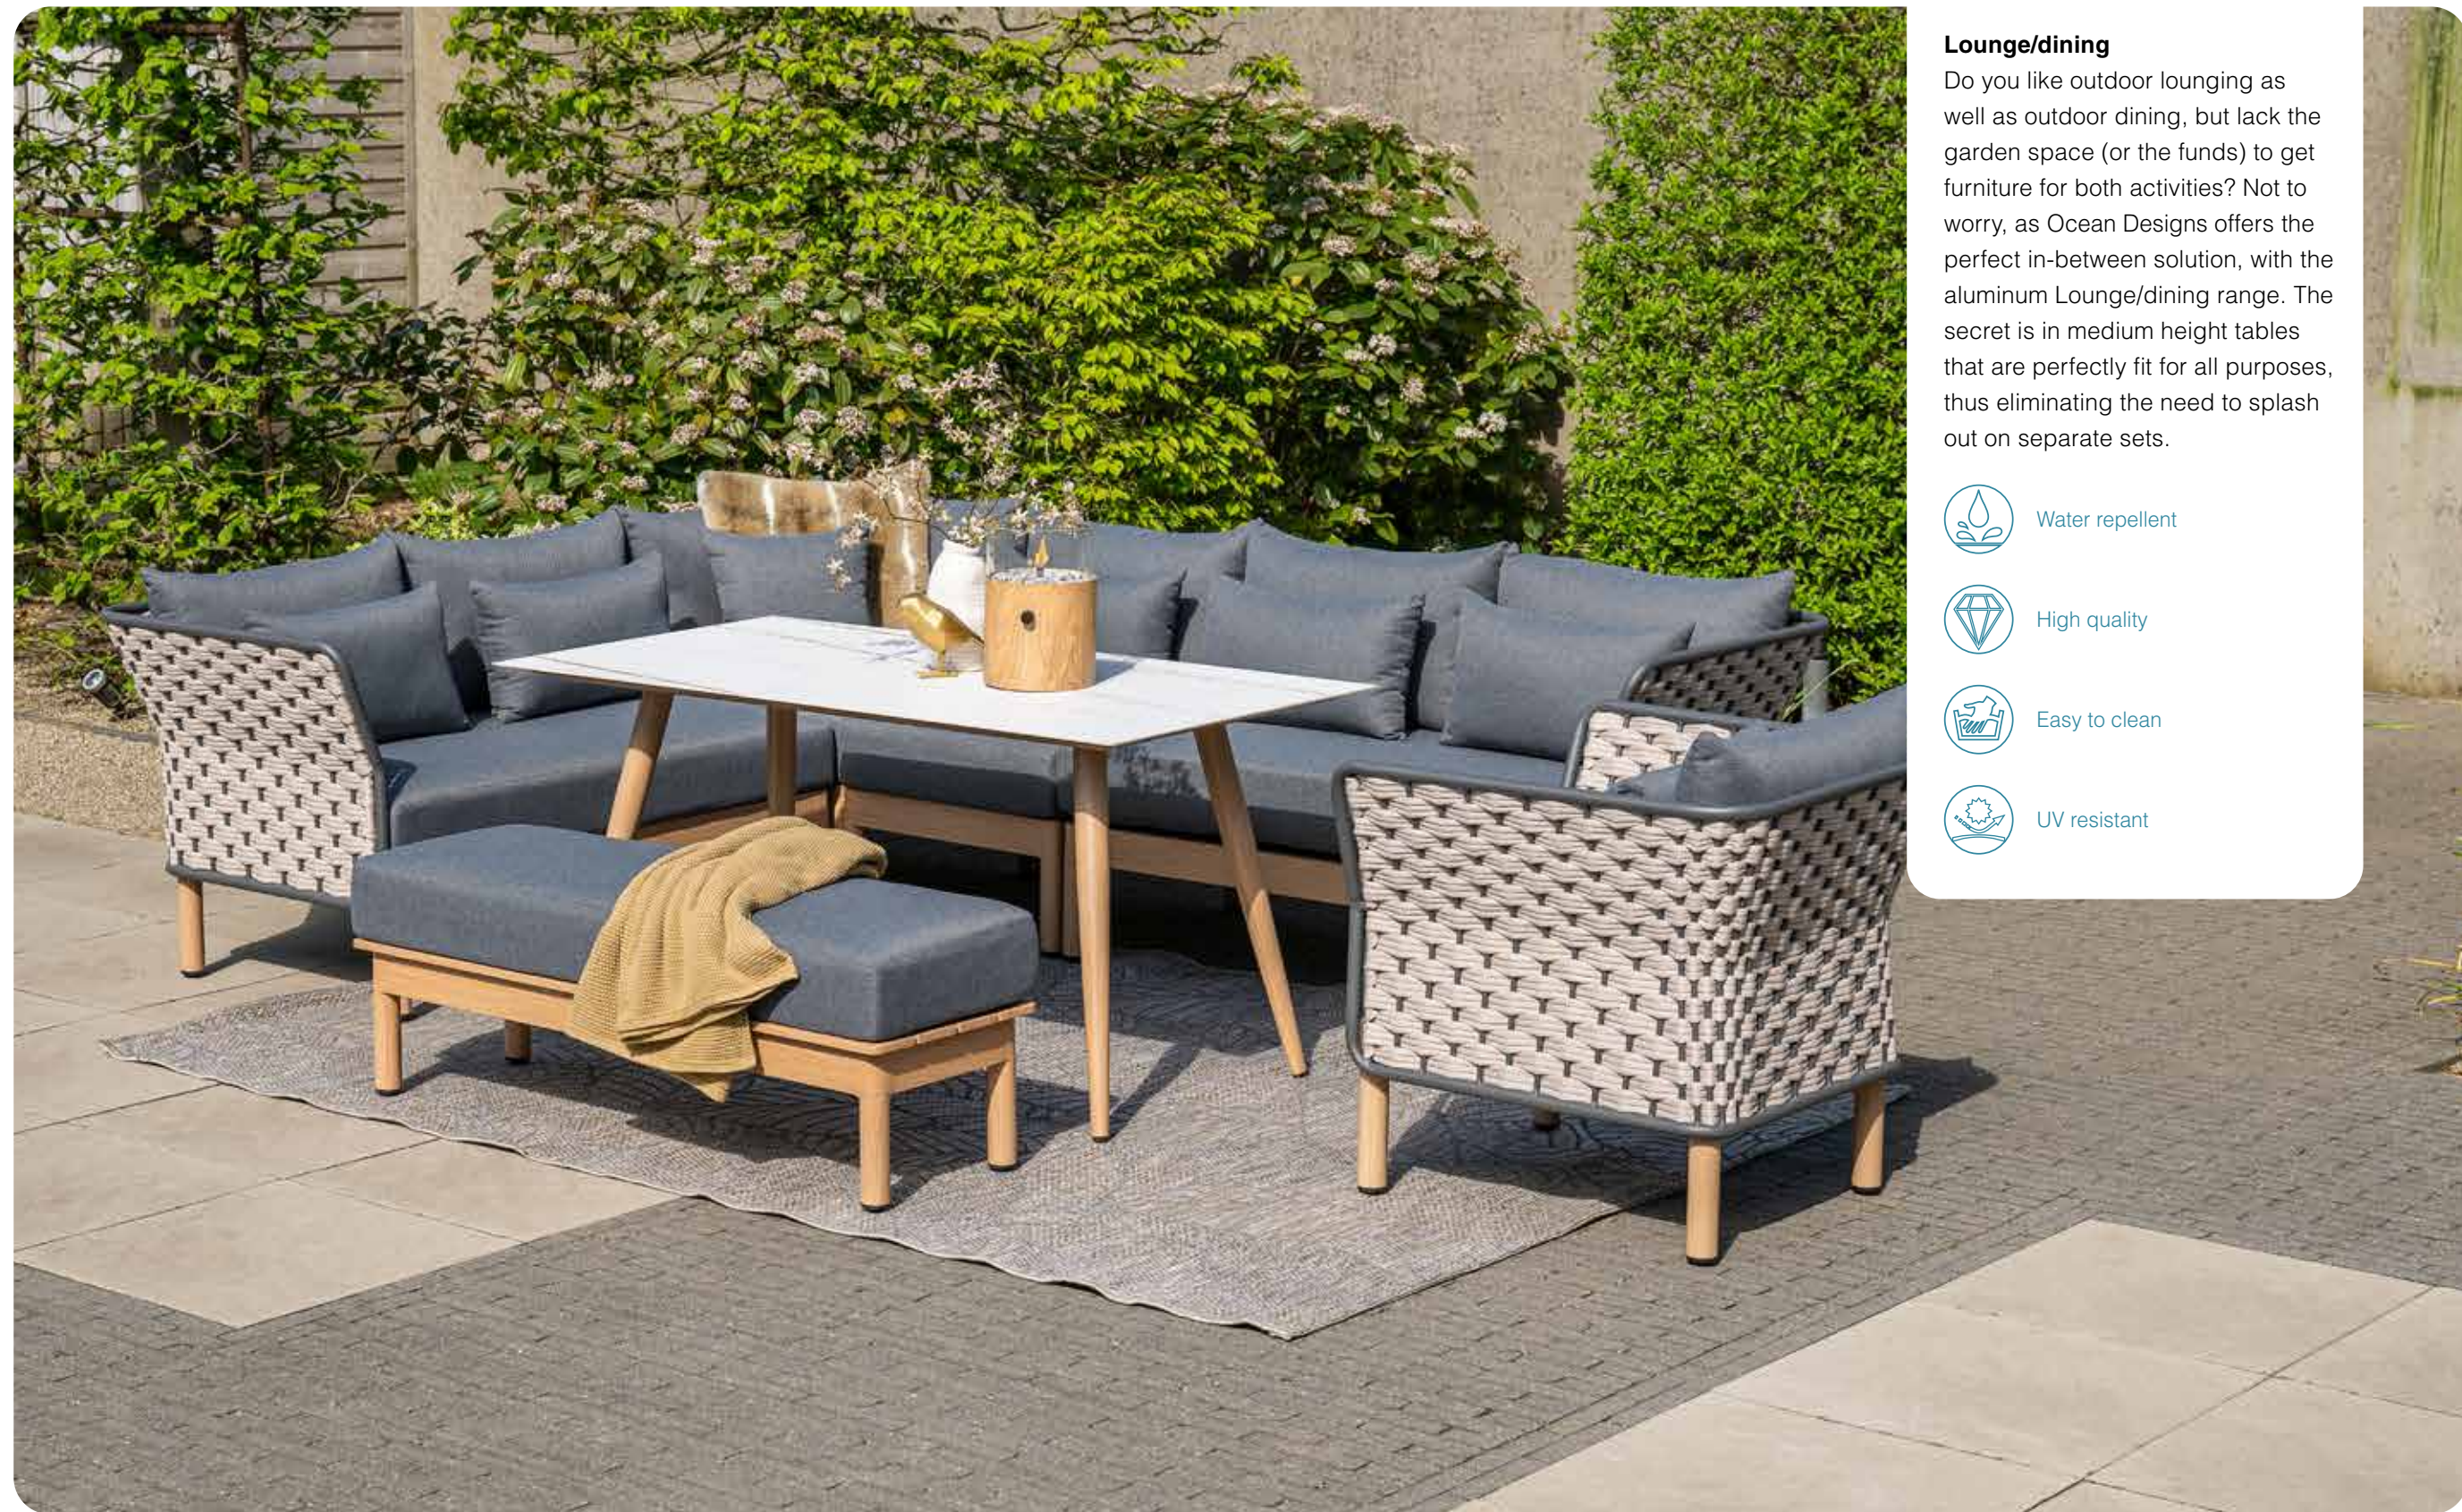

- **Very strong and hard**
- **UV and weather resistant**
- **Easy to clean**
- **Fully recyclable**

Introducing QualiCord rope

QualiCord Rope is a weather-resistant cord. This material is not only water-repellent, but also very easy to maintain and durable. The outer layer consists of solution-dyed polyester, followed by a rubber layer containing a polyester thread. QualiCord is high-quality and makes rope even more durable and strong. QualiCord Rope is easy to clean with water and a mild soap solution. A cleaner and protector for rope are also available in our range.

- **Weatherproof**
- **Easy to maintain**
- **Durable**
- **Very strong**

A table for life

Centostone® is a great new material for tabletops. It is comparable to ceramics, but much more compact and therefore much harder and firmer. Centostone® is extremely durable and versatile. Due to its extreme hardness, it is resistant to scratches and heat. As the material does not absorb moisture, circles and other stains cannot form and cleaning is easy. Moreover, Centostone® is environmentally friendly, because it largely consists of natural materials and the production process is energy efficient. Centostone® is used exclusively in Ocean Designs products. Available colours: Sicilian grey, Venice white, Rome bronze, Milano brown, and Milano beige.

- **Super strong**
- **UV and heat resistant**
- **Scratch resistant**
- **Moisture resistant**

Lounge/dining

Do you like outdoor lounging as well as outdoor dining, but lack the garden space (or the funds) to get furniture for both activities? Not to worry, as Ocean Designs offers the perfect in-between solution, with the aluminum Lounge/dining range. The secret is in medium height tables that are perfectly fit for all purposes, thus eliminating the need to splash out on separate sets.

- Water repellent
- High quality
- Easy to clean
- UV resistant