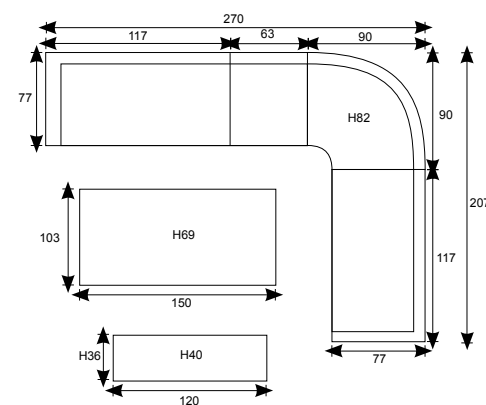

Armrest: W3cm; Seat cushion: 8cm; Seat: H47cm