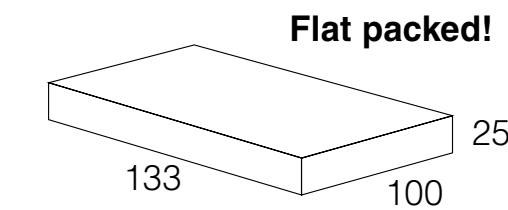

48

10953GS
Panama swing chair egg
carbon black/ cloudy grey/
reflex black