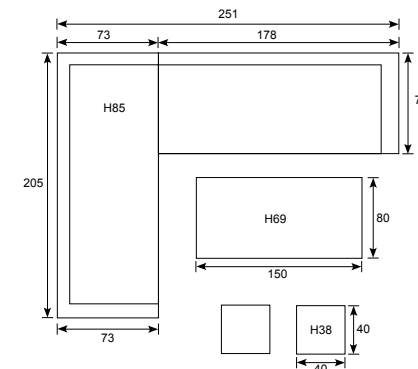

set is both  
usable left  
or right

Armrest: W3cm; Seat cushion: 8cm; Seat: H47cm

Armrest: W3cm; Seat cushion: 7cm; Seat: H41cm

Lounge  
**Rudesheim**

**03677GY**  
Rudesheim chez lounge set 3-pcs  
organic grey 2-half/ reflex black

Armrest: W10,5cm; Seat cushion: 10cm; Seat: H43cm

Set Left

Armrest: W6cm; Seat cushion: 10cm

Lounge/dining  
**Seagull**

**13761WF**  
Seagull L/D set 5-pcs left  
cloudy grey L-shape/ reflex black

**13765WF**  
Seagull L/D set 5-pcs right  
cloudy grey L-shape/ reflex black