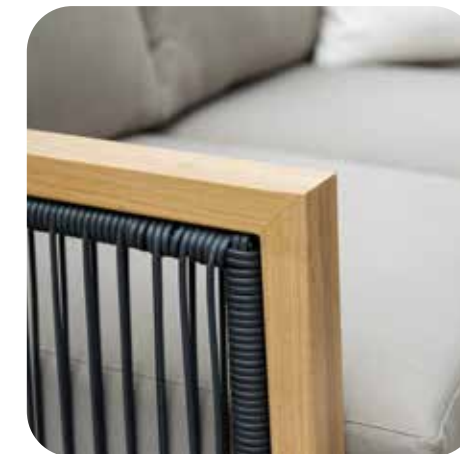

Lounge Decala

Lounge/dining Decala

**Set can
be used
left or right**