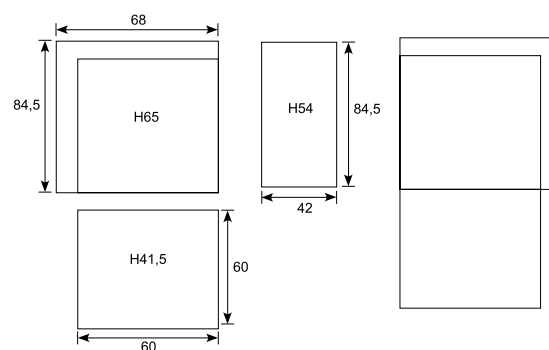

Armrest: W8cm; Seat cushion: 9,5cm; Seat: H41,5cm