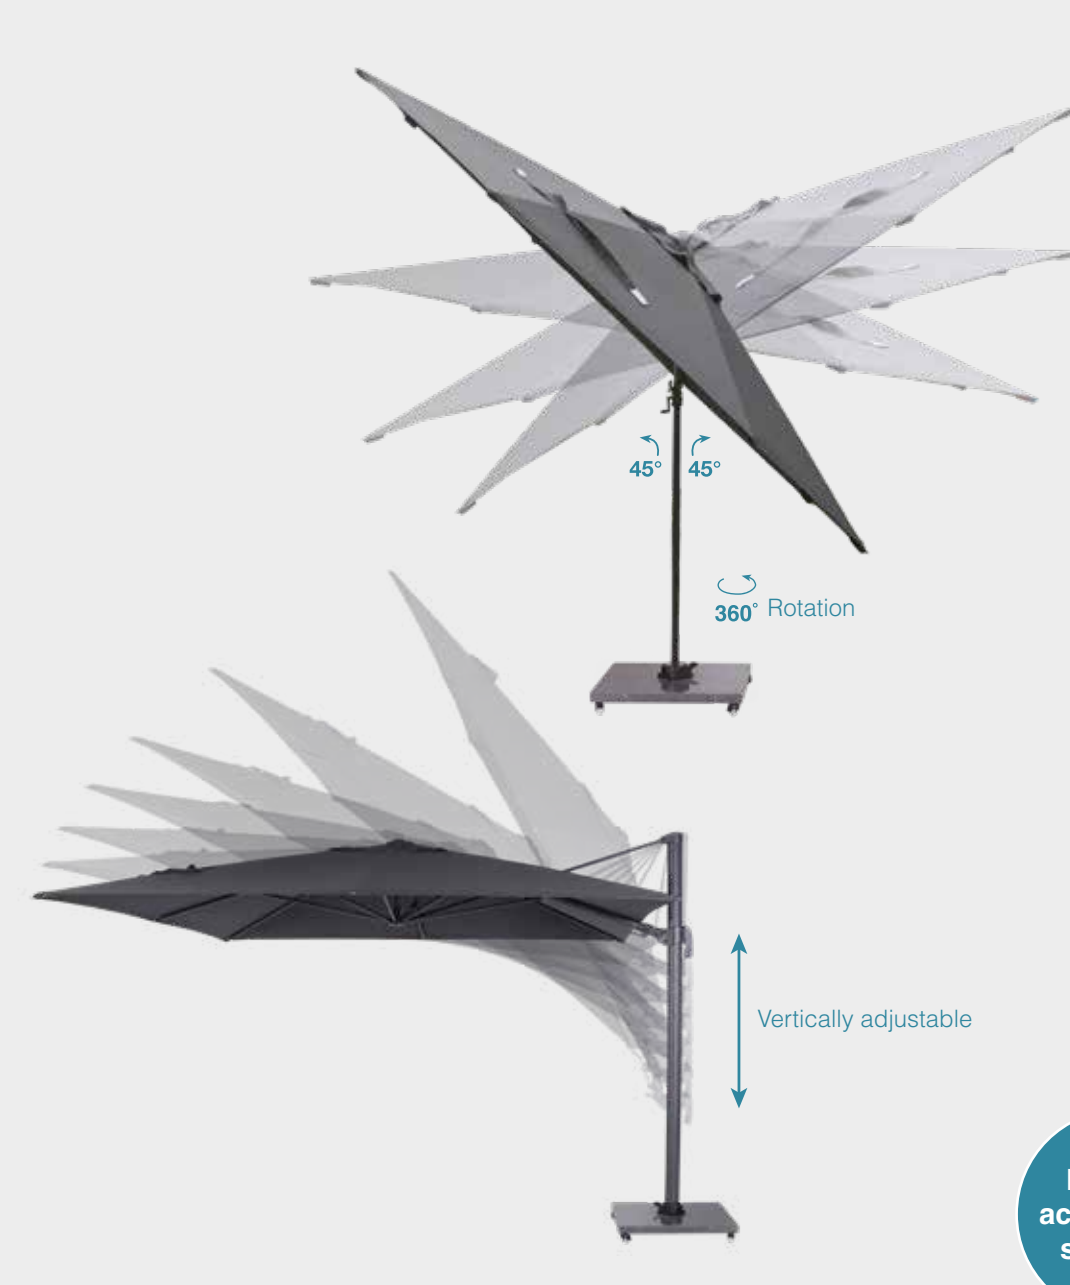

**Extra:**  
 360° rotating, vertically adjustable. Cover spring on each rib.

**Base not included**

Cover colors:

dark grey

light grey

Frame color:

carbon black

Parasols  
**Hawaii  
 Big Pole  
 teak look**