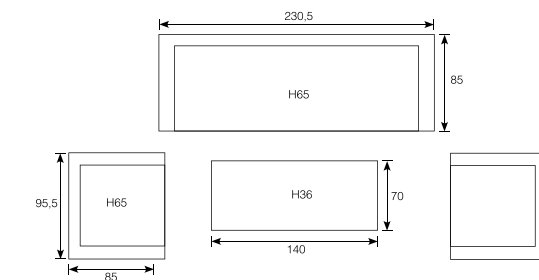

Armrest: W14cm
Seat cushion: 15cm
Seat: H45cm