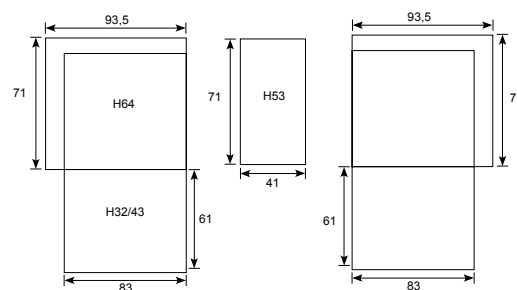

Armrest: W11cm; Seat cushion: 10cm; Seat: H43cm