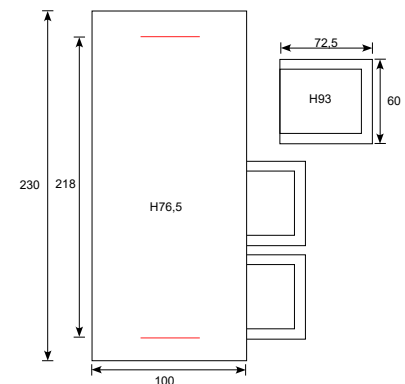

Armrest: H61cm; Seat: H42cm; Height underside table: H69cm