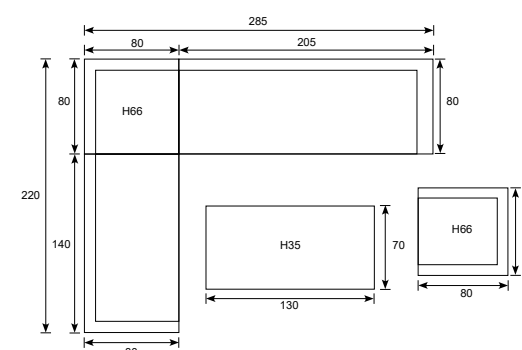

Armrest: W9,5cm; Seat cushion: 14cm; Seat: H41cm

Armrest: W9,5cm; Seat cushion: 14cm; Seat: H41cm

Lounge/dining  
**Blakes**

**06497SO**  
Blakes L/D set 4-pcs  
carbon black/ reflex black

Lounge/dining  
**Blakes**