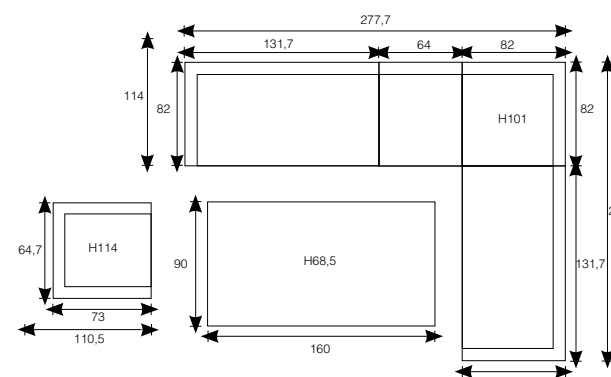

Set Left  
Armrest: W6cm; Seat cushion: 10cm

Armrest: W6cm; Seat cushion: 10cm; Seat: H42,5cm

set is both  
usable left  
or right

Lounge/dining  
**Margriet**

**21687NF**  
Margriet L/D set 6-pcs  
carbon black/ black rotan/ mint grey