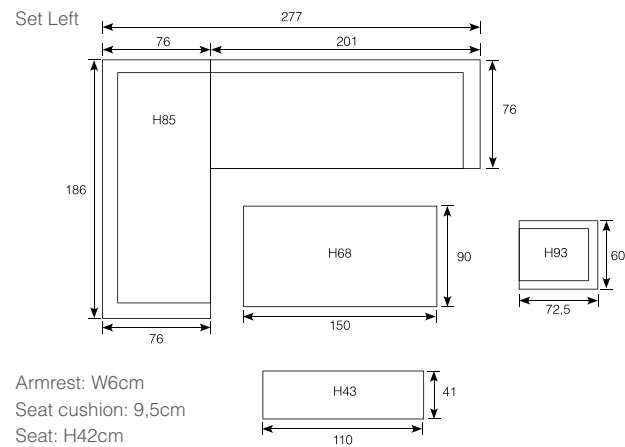

Lounge/dining
Sergio

Lounge
Zion