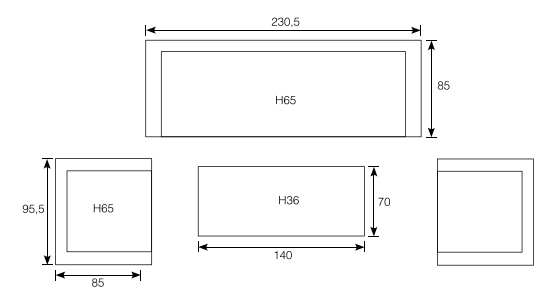

**07572GT**  
Cube lounge table 140x70xH40  
carbon black

**62469GT**  
Cube lounge chair  
carbon black/ reflex black/ alu teak look

**07548GT**  
Cube side table 48,2x28,6xH53  
carbon black

Armrest: W14cm  
Seat cushion: 15cm  
Seat: H45cm