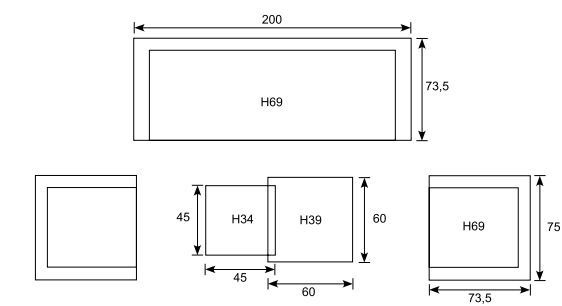

Armrest: W3,5cm; Seat cushion: 9cm; Seat: H37,5cm