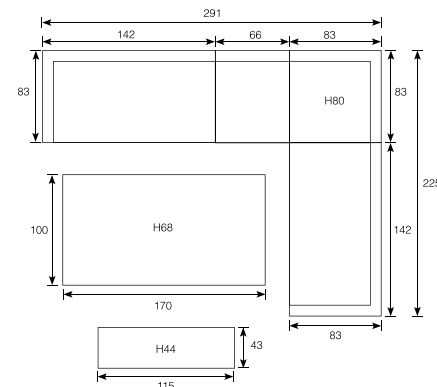

**Set can  
be used  
left or right**

Armrest: W10cm,  
Seat cushion: 13cm  
Seat: H42cm

Set Right

Armrest: W10cm,  
Seat cushion: 13cm  
Seat: H42cm

Set Right

Lounge/dining  
**Sergio**

Lounge  
**Zion**

**21583NF**  
Zion lounge set 4-pcs  
carbon black/ mystic grey