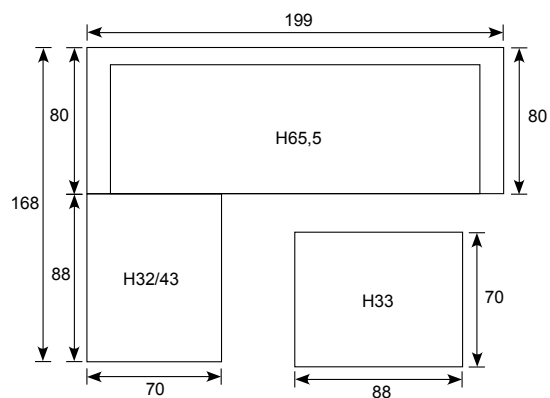

set is both  
usable left  
or right

Armrest: W3cm; Seat cushion: 8cm; Seat: H47cm

Armrest: W3cm; Seat cushion: 7cm; Seat: H41cm

Lounge  
**Rudesheim**

**03677GY**  
Rudesheim chez lounge set 3-pcs  
organic grey 2-half/ reflex black

Armrest: W10,5cm; Seat cushion: 10cm; Seat: H43cm

Set Left

Armrest: W6cm; Seat cushion: 10cm

Lounge/dining  
**Seagull**

**13761WF**  
Seagull L/D set 5-pcs left  
cloudy grey L-shape/ reflex black

**13765WF**  
Seagull L/D set 5-pcs right  
cloudy grey L-shape/ reflex black