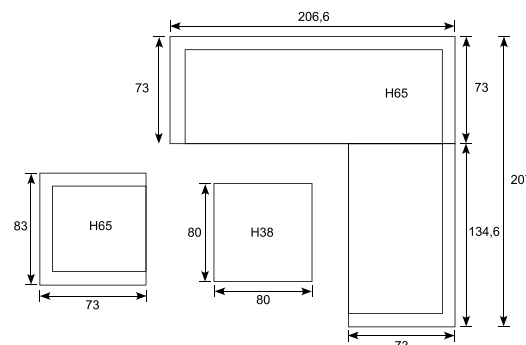

Lounge  
**Colorado**

**80201FG**  
Colorado lounge set 3-pcs  
carbon black/ reflex black

**80203FG**  
Colorado lounge chair  
carbon black/ reflex black

Seat cushion: 10cm; Seat: H42cm

Armrest: W5cm; Seat cushion: 9cm; Seat: H42cm