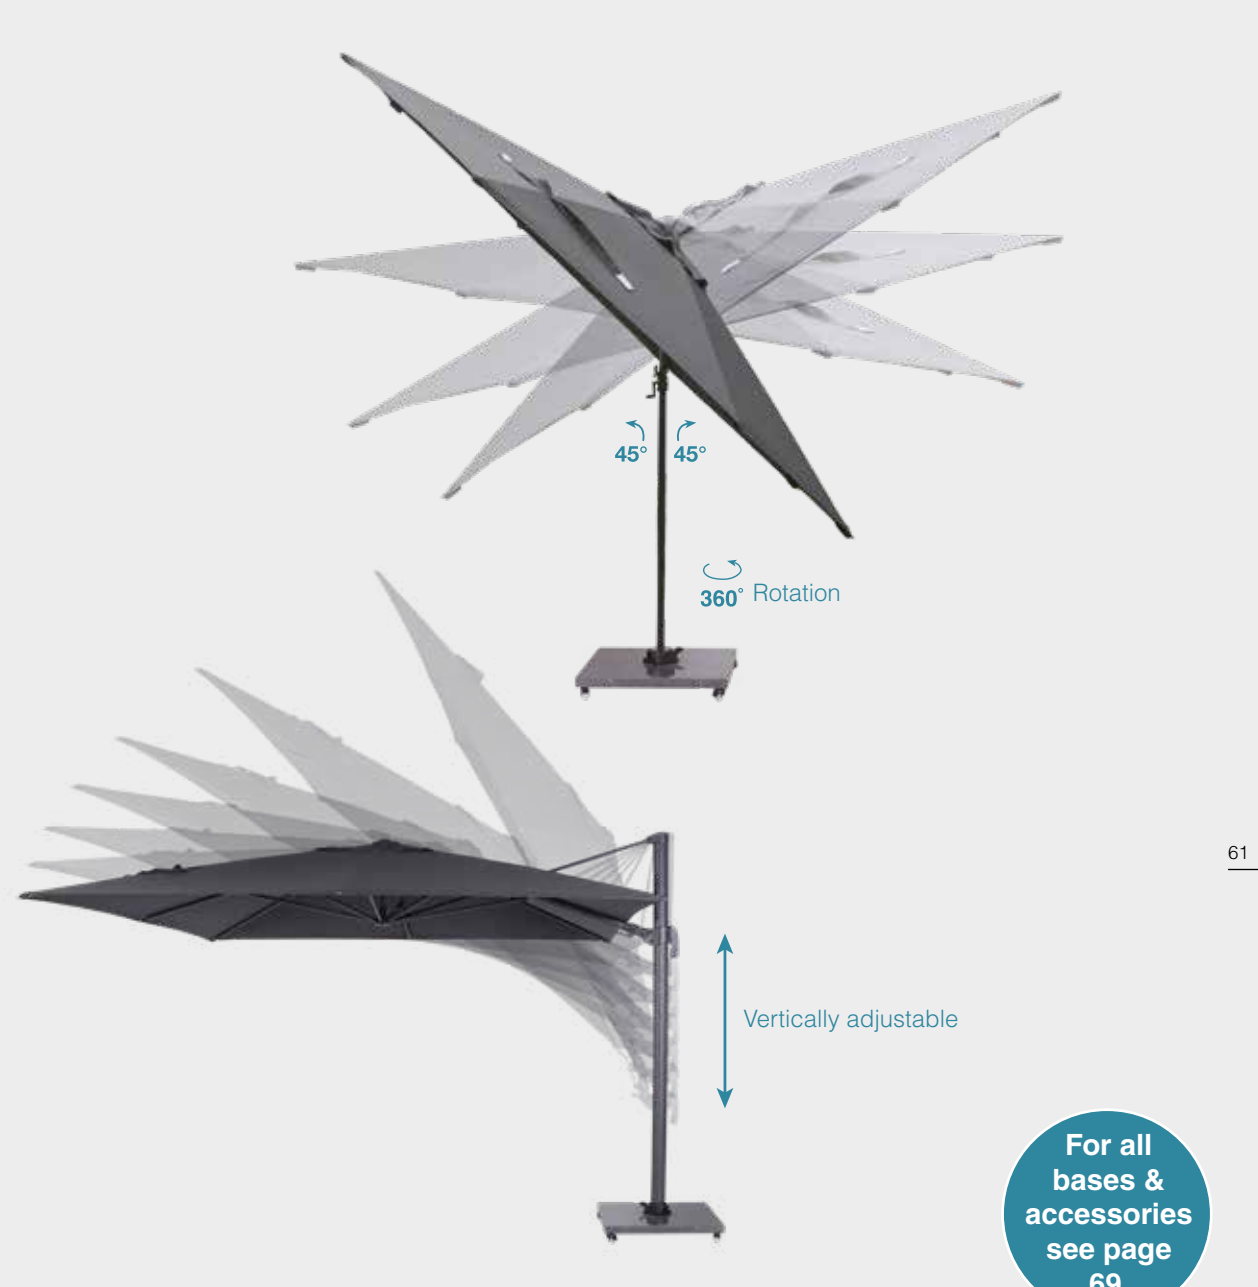

**Extra:**  
 360° rotating, vertically and horizontally adjustable. Cover spring on each rib

**Base not included**

WEEE-  
Reg.-Nr. DE  
64223346

Parasols  
**Hawaii  
Lumen LED**

Including 2 USB rechargeable  
battery packs