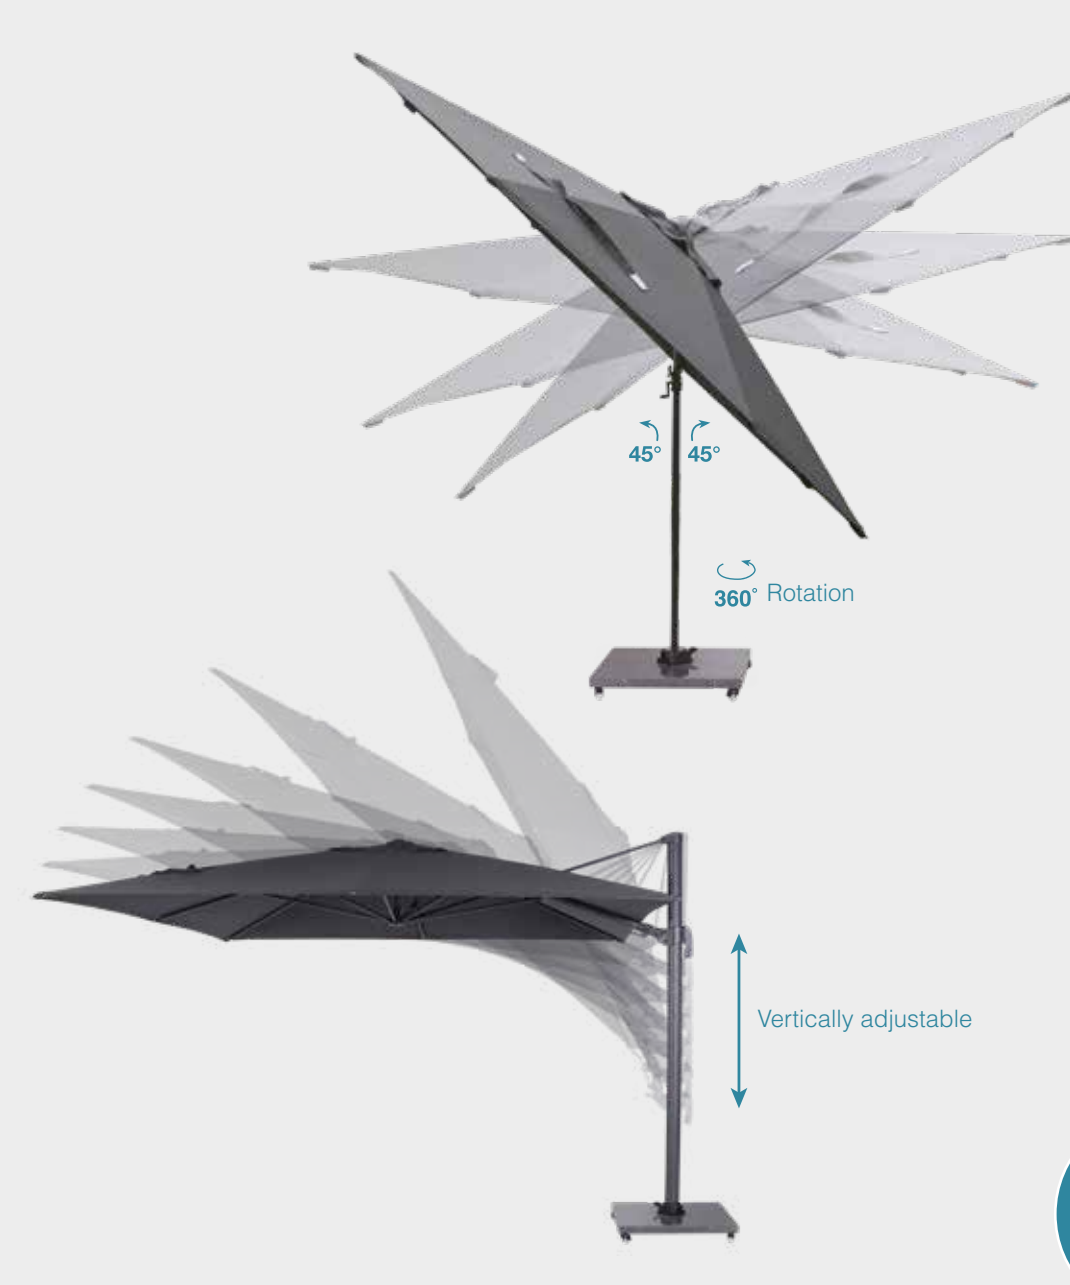

**Extra:**  
360° rotating, vertically and horizontally adjustable. LED light in ribs. 2 Rechargeable battery packs.

**Base not included**

Cover colors:

-  dark grey
-  sand

Frame color:

-  carbon black

Parasols  
**Hawaii  
 Deluxe  
 teak look**