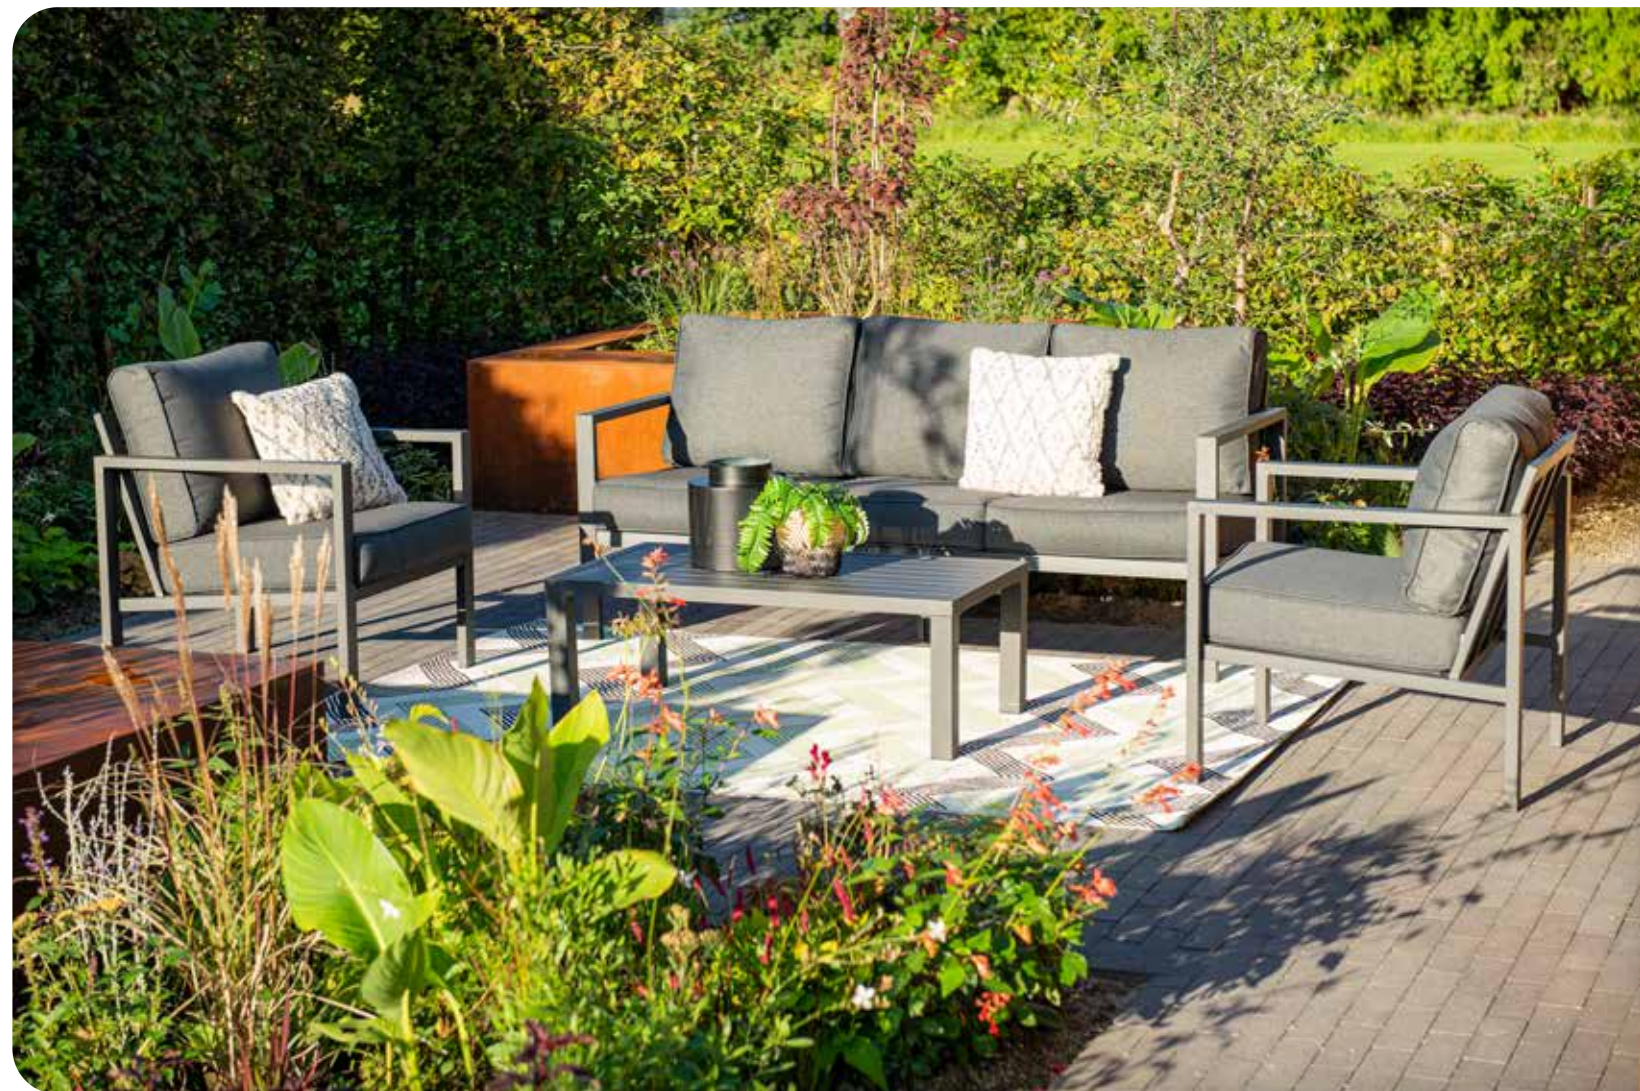

Lounge Springs

Lounge/dining Wellington