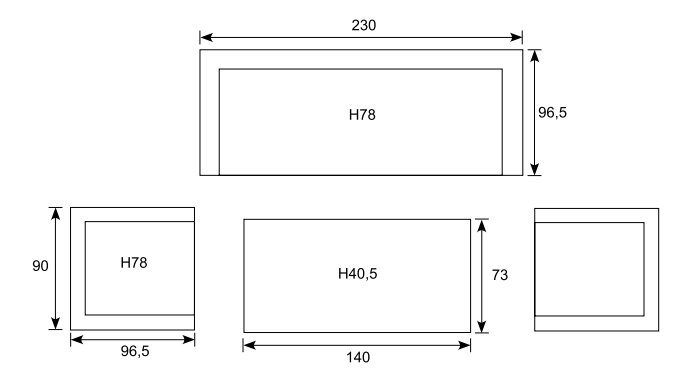

Armrest: W5cm; Seat cushion: 12,5cm; Seat: H41cm

Armrest: W5cm; Seat cushion: 12cm; Seat: H40,5cm

Lounge  
**Esmee**

**21605NF**  
Esmee lounge set 3-pcs left  
carbon black/ mystic grey

**21607NF**  
Esmee lounge set 3-pcs right  
carbon black/ mystic grey

Armrest: W8cm; Seat cushion: 12cm; Seat: H40cm

Lounge  
**Lincoln**

**62507GT**  
Lincoln 3-seater bench L230  
carbon black/ mint grey

**62511GT**  
Lincoln adjustable chair  
carbon black/ mint grey

**62339GT**  
Lincoln lounge table 140x70  
carbon black

Armrest: W10cm; Seat cushion: 12cm; Seat: H35cm

Lounge  
**Lincoln**

**62501GT**  
Lincoln lounge set 4-pcs  
carbon black/ mint grey

**62505GT**  
Lincoln middle element  
carbon black/ mint grey

**62511GT**  
Lincoln adjustable chair  
carbon black/ mint grey