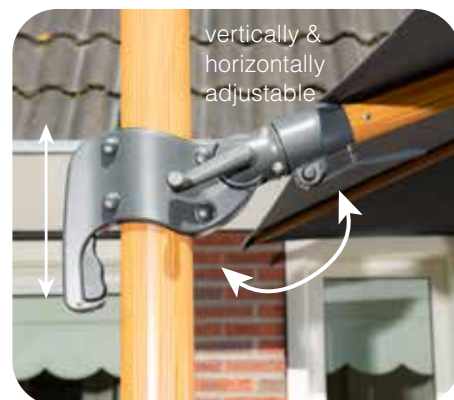

Cover:
280 gr/m2 double weave, solution dyed polyester with PA coating

Frame:
Aluminium oval 95x65 mm powdercoated handle for adjusting in aluminium!

Extra:
360° rotating, vertically and horizontally adjustable. Cover spring on each rib

Base not included