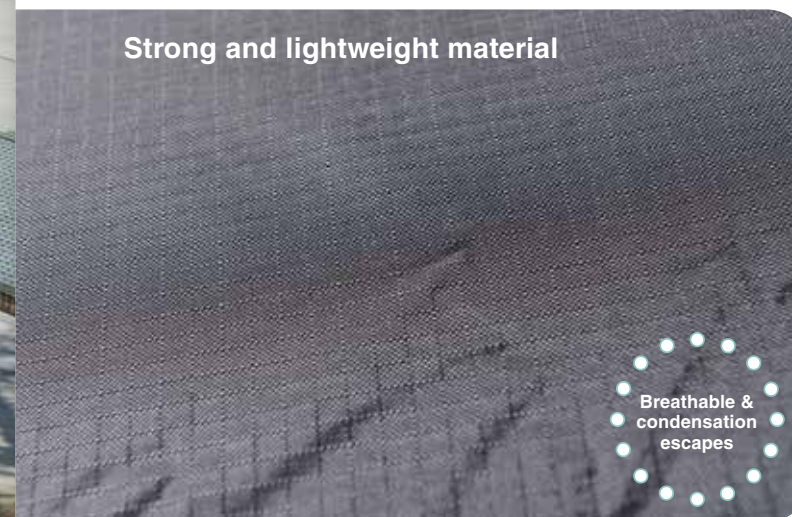

Strong and lightweight material