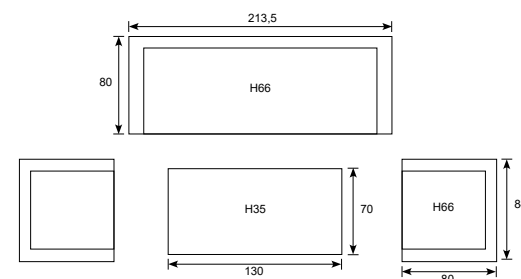

Armrest: W9,5cm; Seat cushion: 14cm; Seat: H41cm

Armrest: W9,5cm; Seat cushion: 14cm; Seat: H41cm

Lounge/dining  
**Blakes**

**06497SO**  
Blakes L/D set 4-pcs  
carbon black/ reflex black

Lounge/dining  
**Blakes**