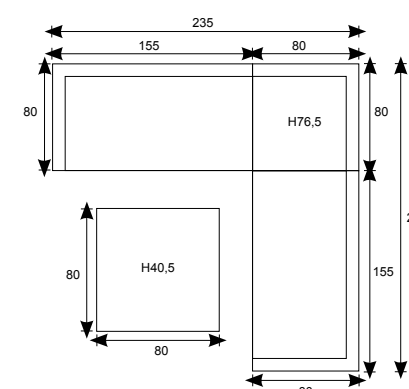

**07323GT**  
Sasha lounge chair  
mat white/ reflex black

Lounge  
**Pescara**

**03535GY**  
Pescara lounge corner set 4-pcs  
carbon black/ TPU rope light grey/ mystic grey

Armrest: 14cm, Seat cushion: 15cm, Seat: H48cm