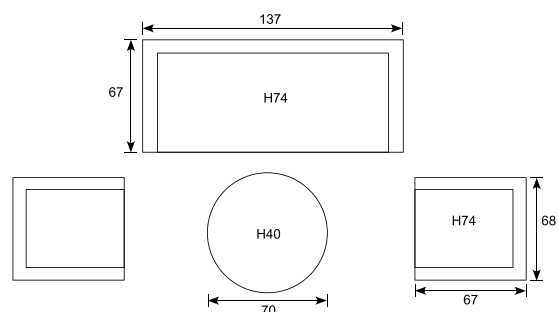

Armrest: W3cm; Seat cushion: 8cm; Seat: H42cm