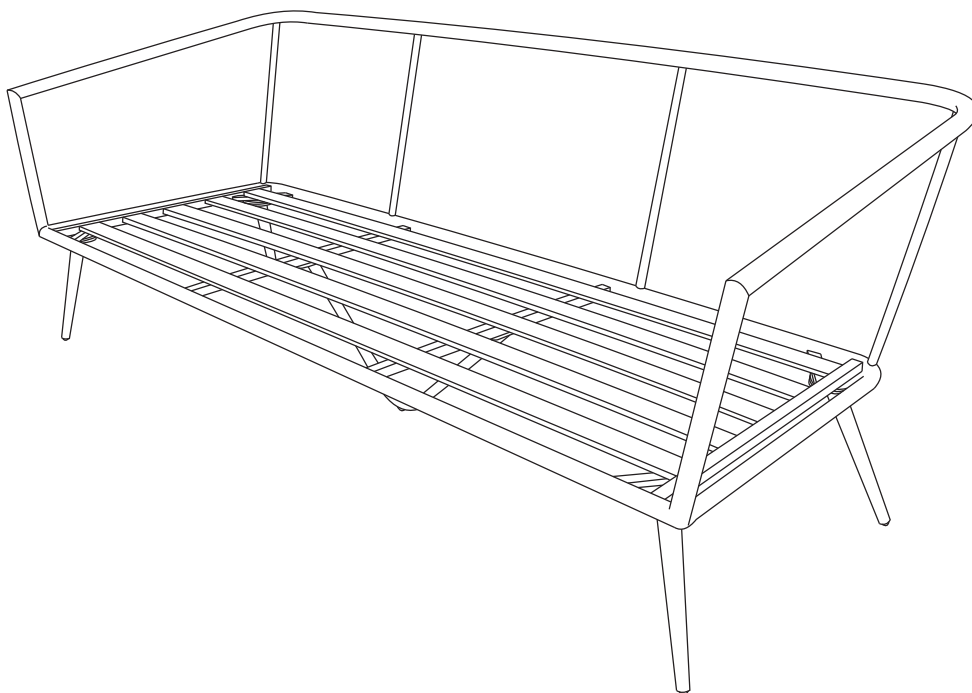

No.	PARTS LIST	DESCRIPTION	QTY
A		SEAT&BACK	1
B		FRONT LEG A-R	1
C		FRONT LEG A-L	1
D		REAR LEG B-R	1
E		REAR LEG B-L	1
F		LEG	1
AA		BOLT CAP(M6)	16
BB		BOLT(M6*20)	16
CC		WASHER	16
DD		ALLEN KEY	1

Fig. 3