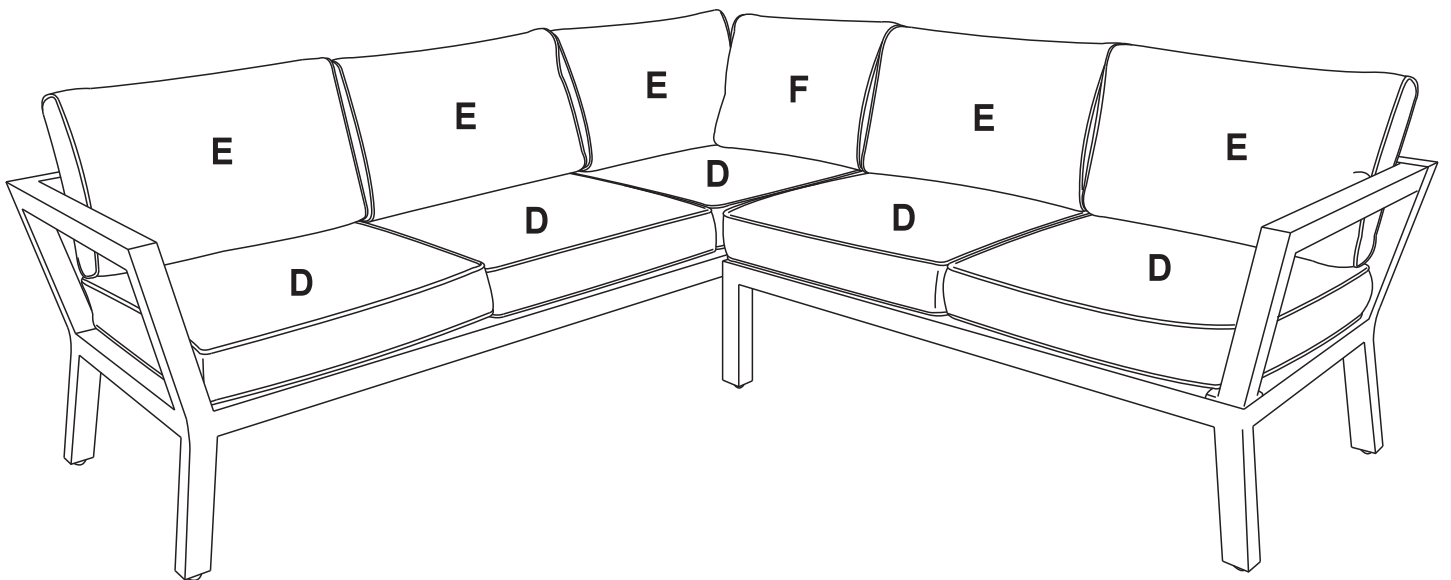

No.	PARTS LIST	DESCRIPTION	QTY
A		S02B-A2708CK(L) -SEAT&BACK	1
B		ARM	1
C		S03-A2302C	1
D		SEAT CUSHION	5
E		BACK CUSHION (long)	5
F		BACK CUSHION (short)	1
AA		BOLT CAP(M6)	8
BB		BOLT(M6*20)	8
CC		WASHER	8
DD		ALLEN KEY	1

Fig. 1

Fig. 2

Fig. 3