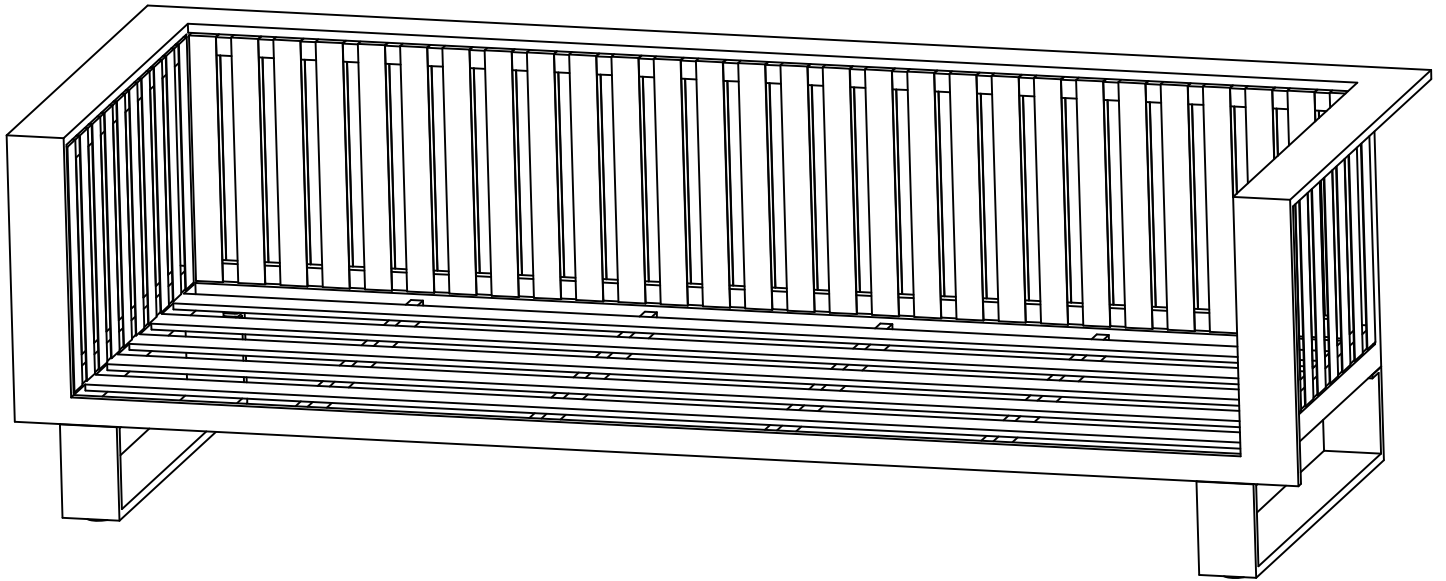

## LOUNGE SET 4-PCS (21866NF/21867NF)

A		2pcs
B		1pc
C		6pcs
D		1pc

E		2pcs
F		32pcs M6*18
G		32pcs M6
H		1pc

Note: first screw all bolts in by hand, before tightening.

①

②

3

4