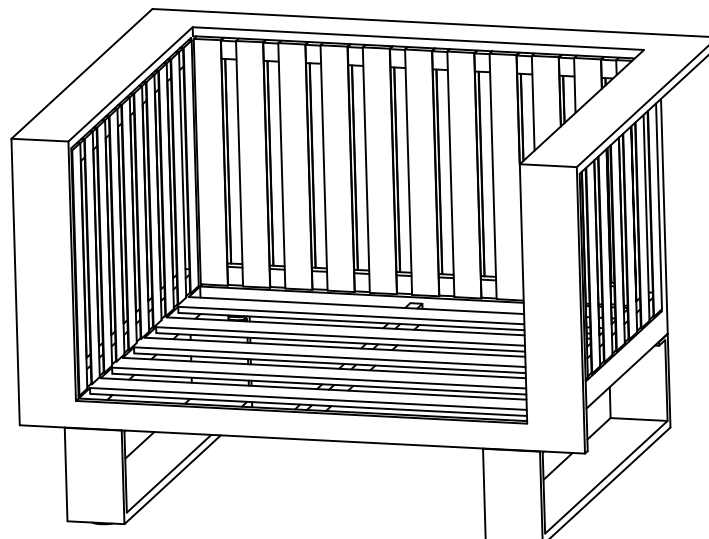

## LOUNGE SET 4-PCS (21866NF/21867NF)

A		2pcs
B		1pc
C		6pcs
D		1pc

E		2pcs
F		32pcs M6*18
G		32pcs M6
H		1pc

Note: first screw all bolts in by hand, before tightening.

①

②

3

4