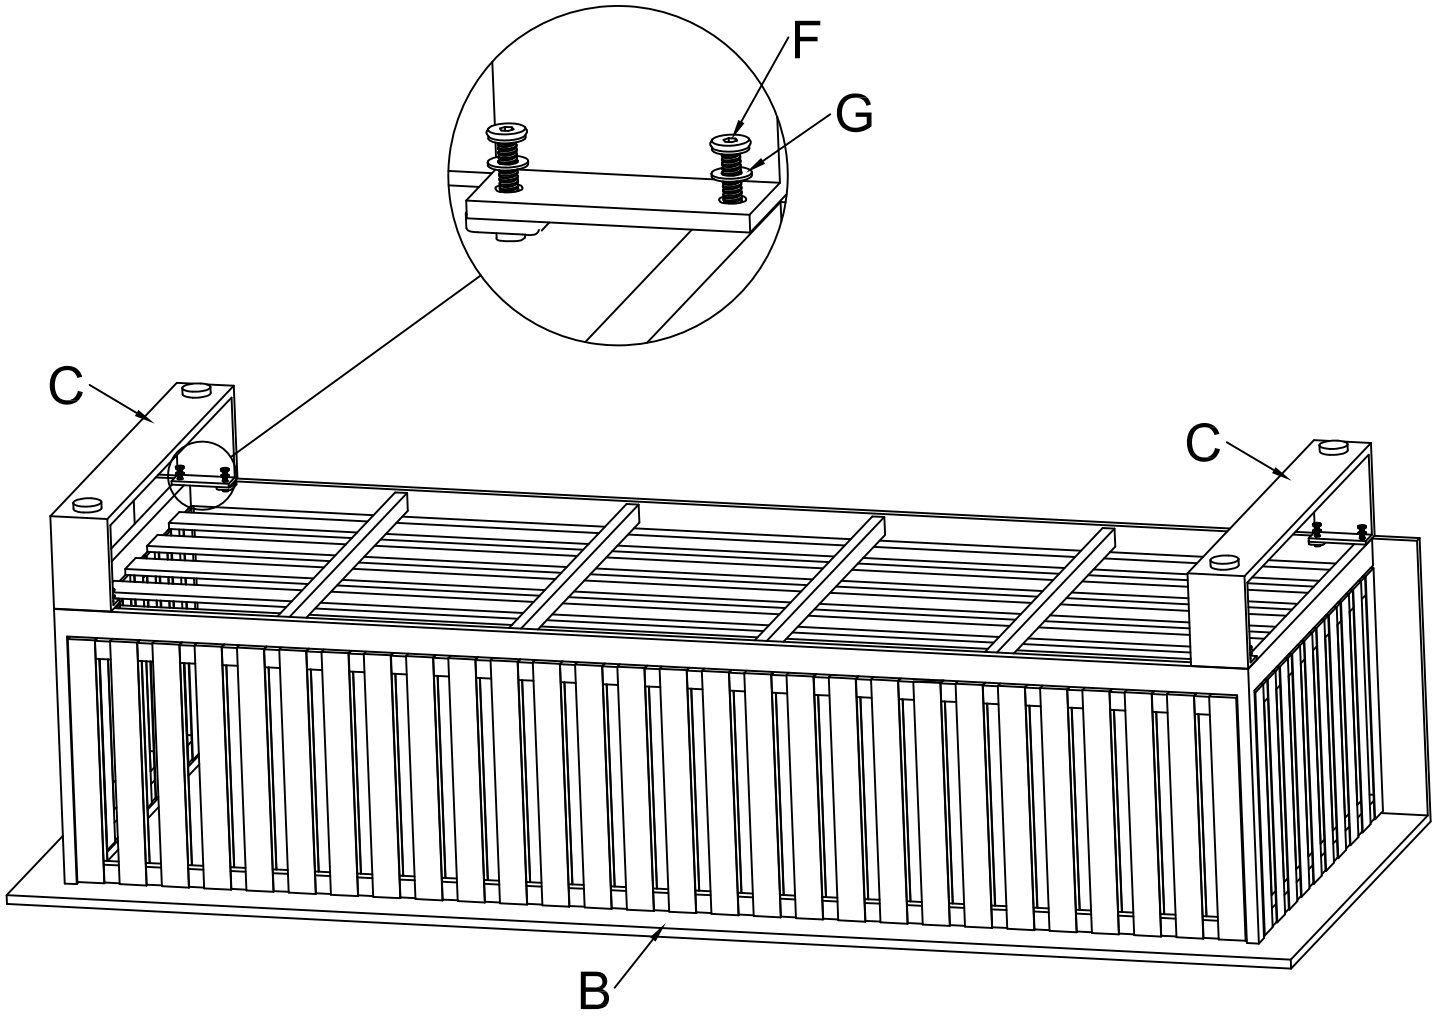

## LOUNGE SET 4-PCS (21866NF/21867NF)

A		2pcs
B		1pc
C		6pcs
D		1pc

E		2pcs
F		32pcs M6*18
G		32pcs M6
H		1pc

Note: first screw all bolts in by hand, before tightening.

①

②

3

4