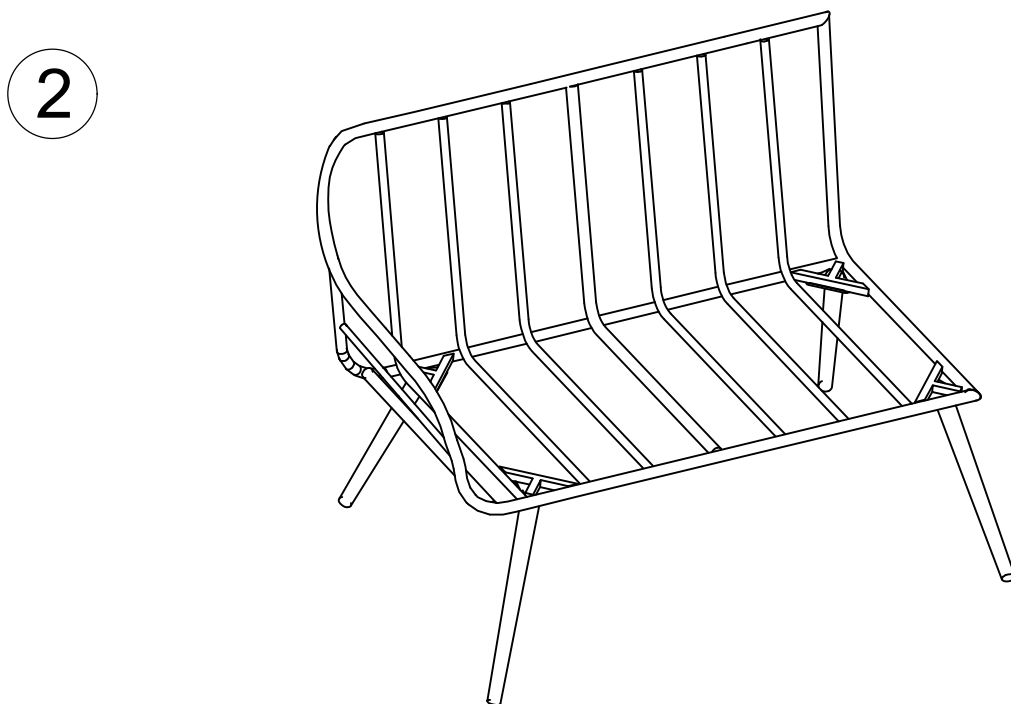

ASSEMBLING INSTRUCTION

LOUNGE CORNERSET 6-PCS (21684NF/21686NF/21687NF)