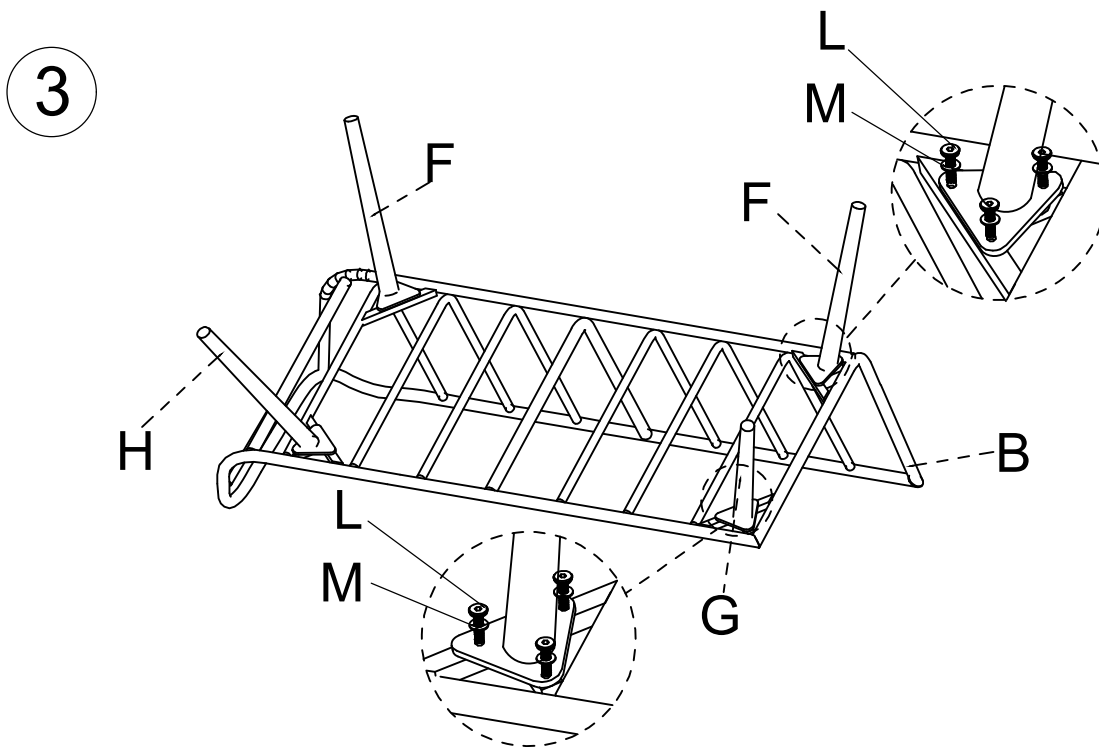

ASSEMBLING INSTRUCTION

LOUNGE CORNERSET 6-PCS (21684NF/21686NF/21687NF)