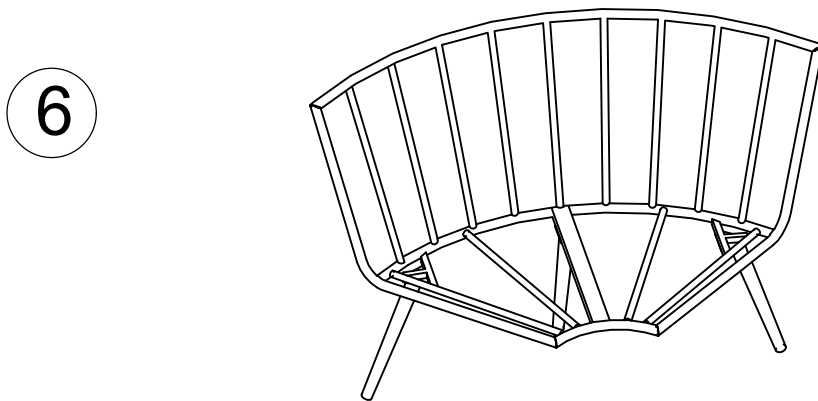

ASSEMBLING INSTRUCTION

LOUNGE CORNERSET 6-PCS (21684NF/21686NF/21687NF)