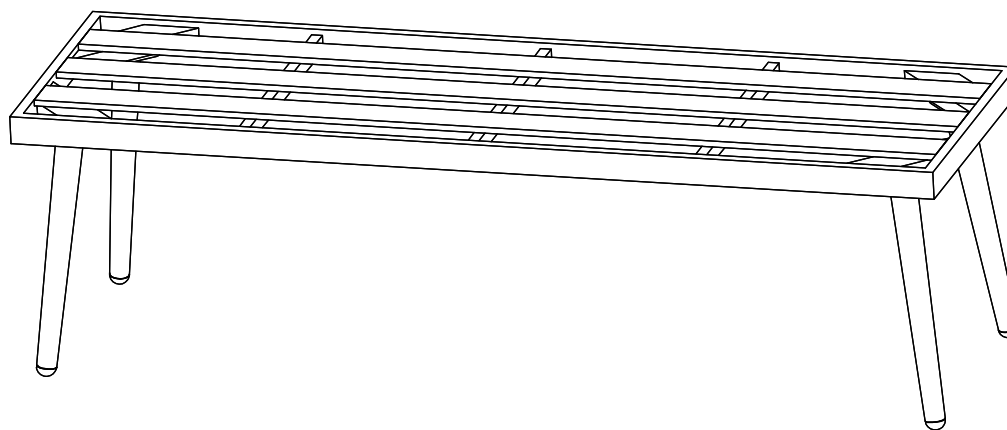

ASSEMBLING INSTRUCTION

LOUNGE CORNERSET 6-PCS (21684NF/21686NF/21687NF)

9

10