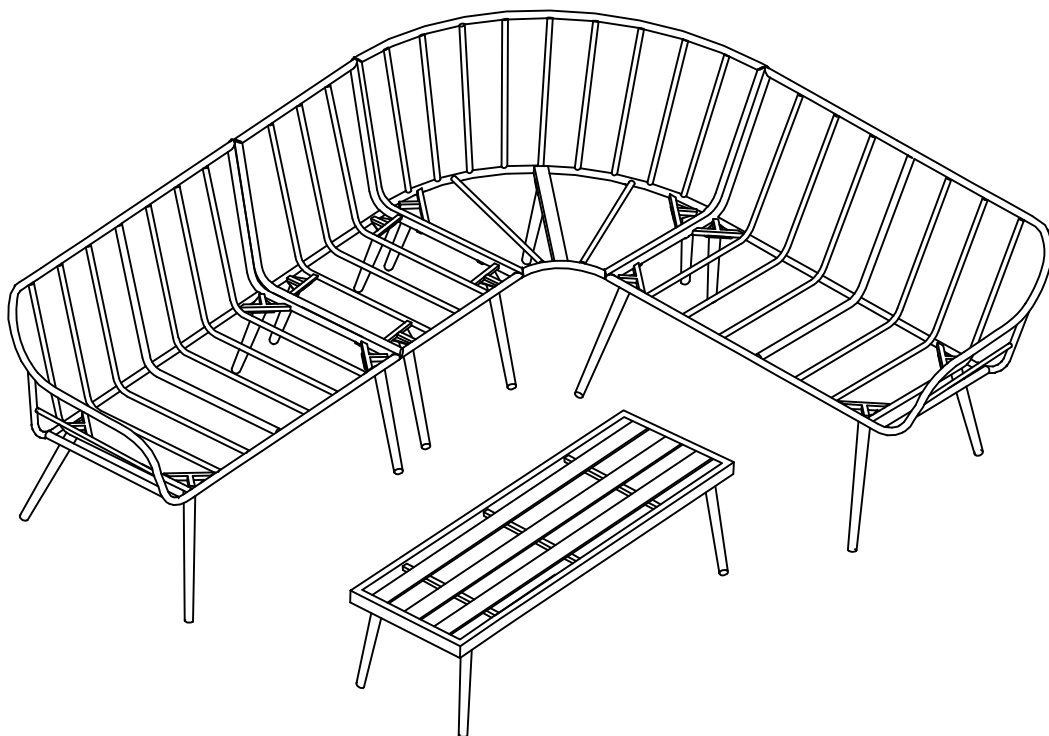

### LOUNGE CORNERSET 6-PCS (21684NF/21686NF/21687NF)

A		1pc	H		2pcs
B		1pc	I		1pc
C		1pc	J		4pcs
D		1pc	K		6pcs
E		1pc	L	 M6*18	74pcs
F		8pcs	M	 M6	74pcs
G		4pcs	N		2pcs

Note: first screw all bolts in by hand, before tightening.