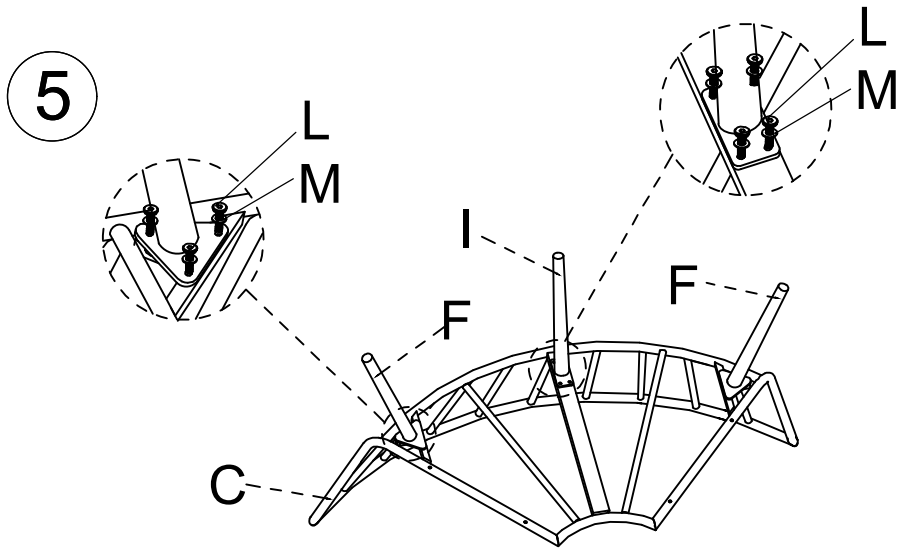

ASSEMBLING INSTRUCTION

LOUNGE CORNERSET 6-PCS (21684NF/21686NF/21687NF)