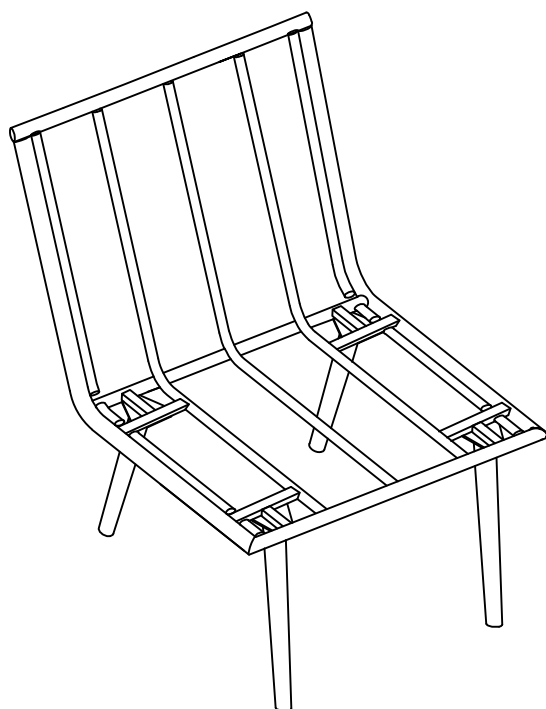

ASSEMBLING INSTRUCTION

LOUNGE CORNERSET 6-PCS (21684NF/21686NF/21687NF)

7

8