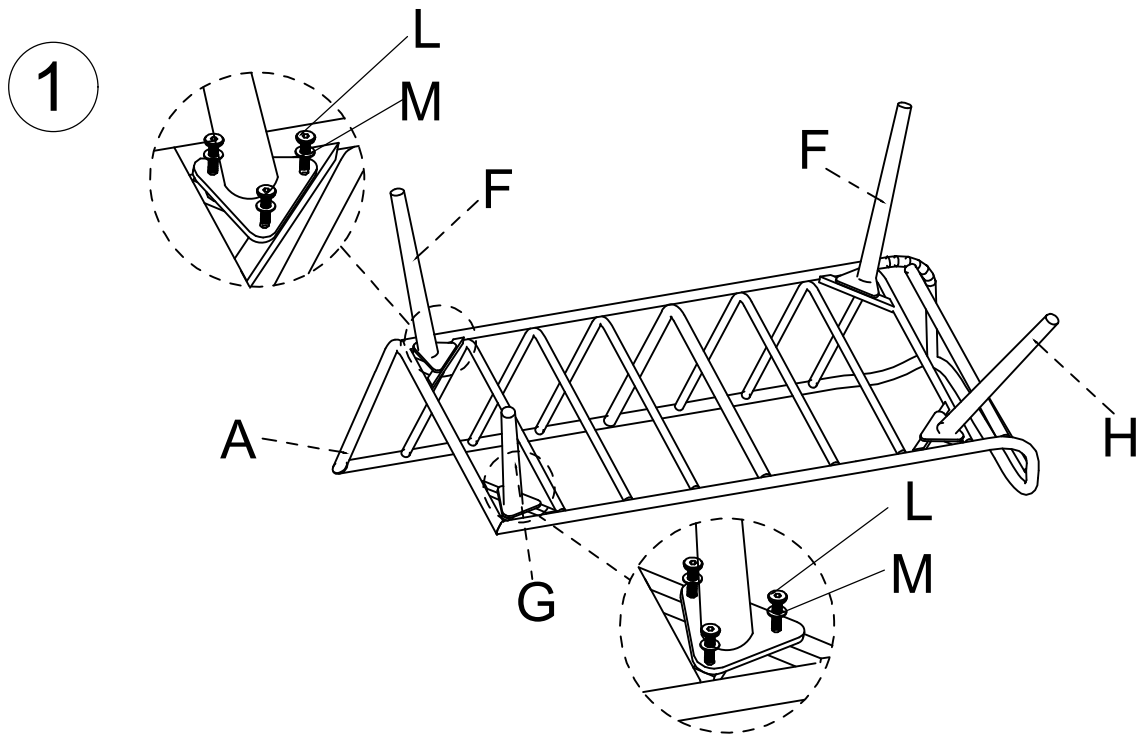

ASSEMBLING INSTRUCTION

LOUNGE CORNERSET 6-PCS (21684NF/21686NF/21687NF)