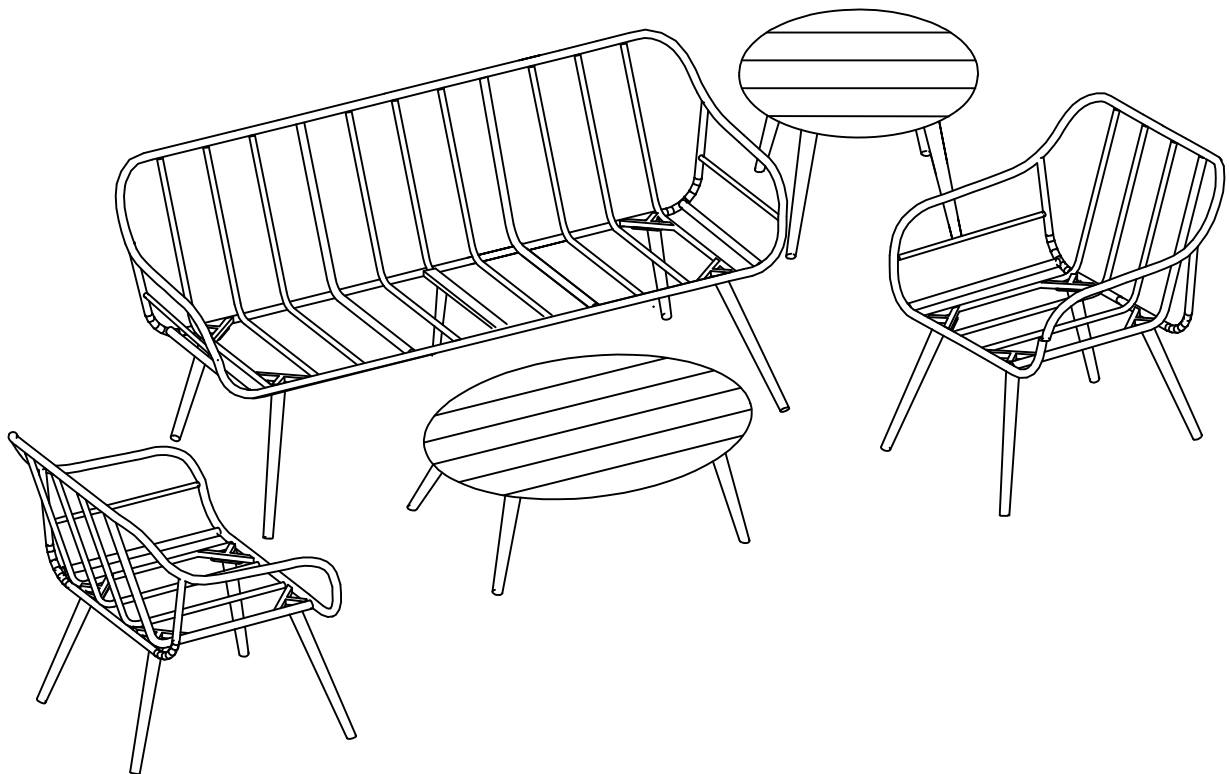

### LOUNGE SET 5 PCS (21670NF/21672NF/21673NF)

A		2pcs	G		4pcs
B		1pc	H		4pcs
C		1pc	I		1pc
D		1pc	J	 M6*20	64pcs
E		6pcs	K	 M6	64pcs
F		6pcs	L		2pcs

Note: first screw all bolts in by hand, before tightening.