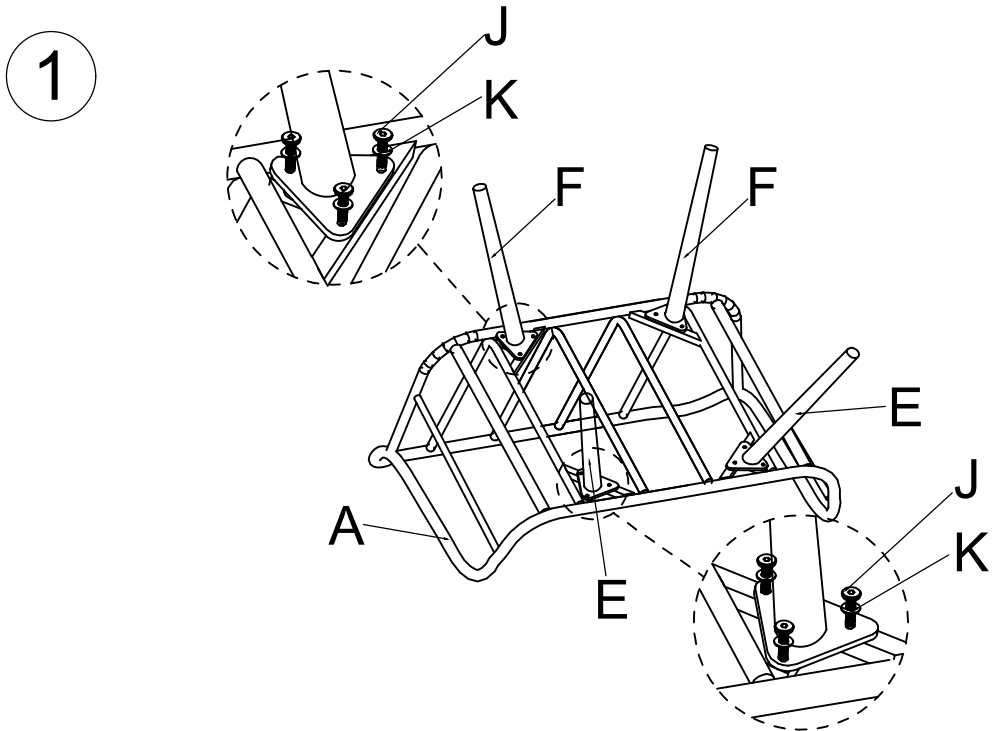

ASSEMBLING INSTRUCTION

LOUNGE SET 5 PCS (21670NF/21672NF/21673NF)