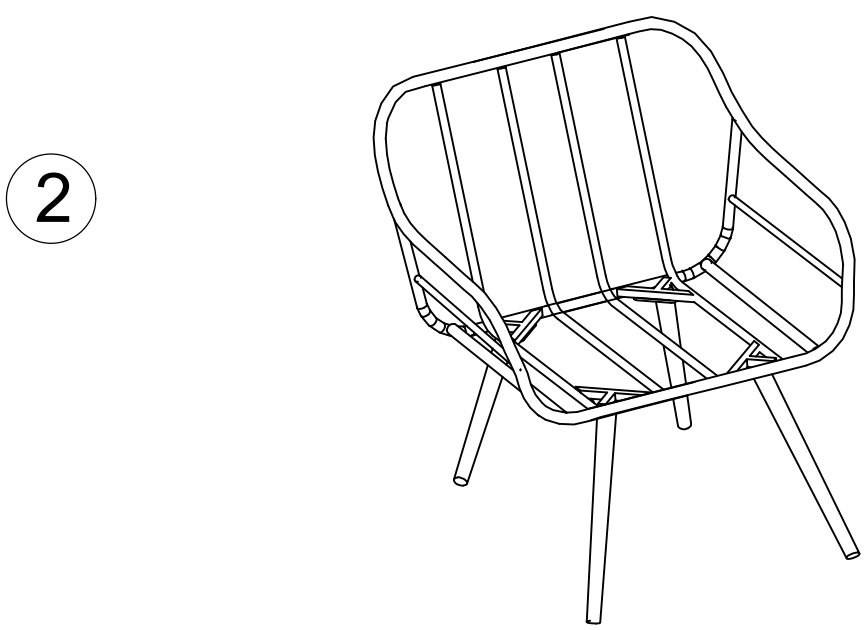

ASSEMBLING INSTRUCTION

LOUNGE SET 5 PCS (21670NF/21672NF/21673NF)