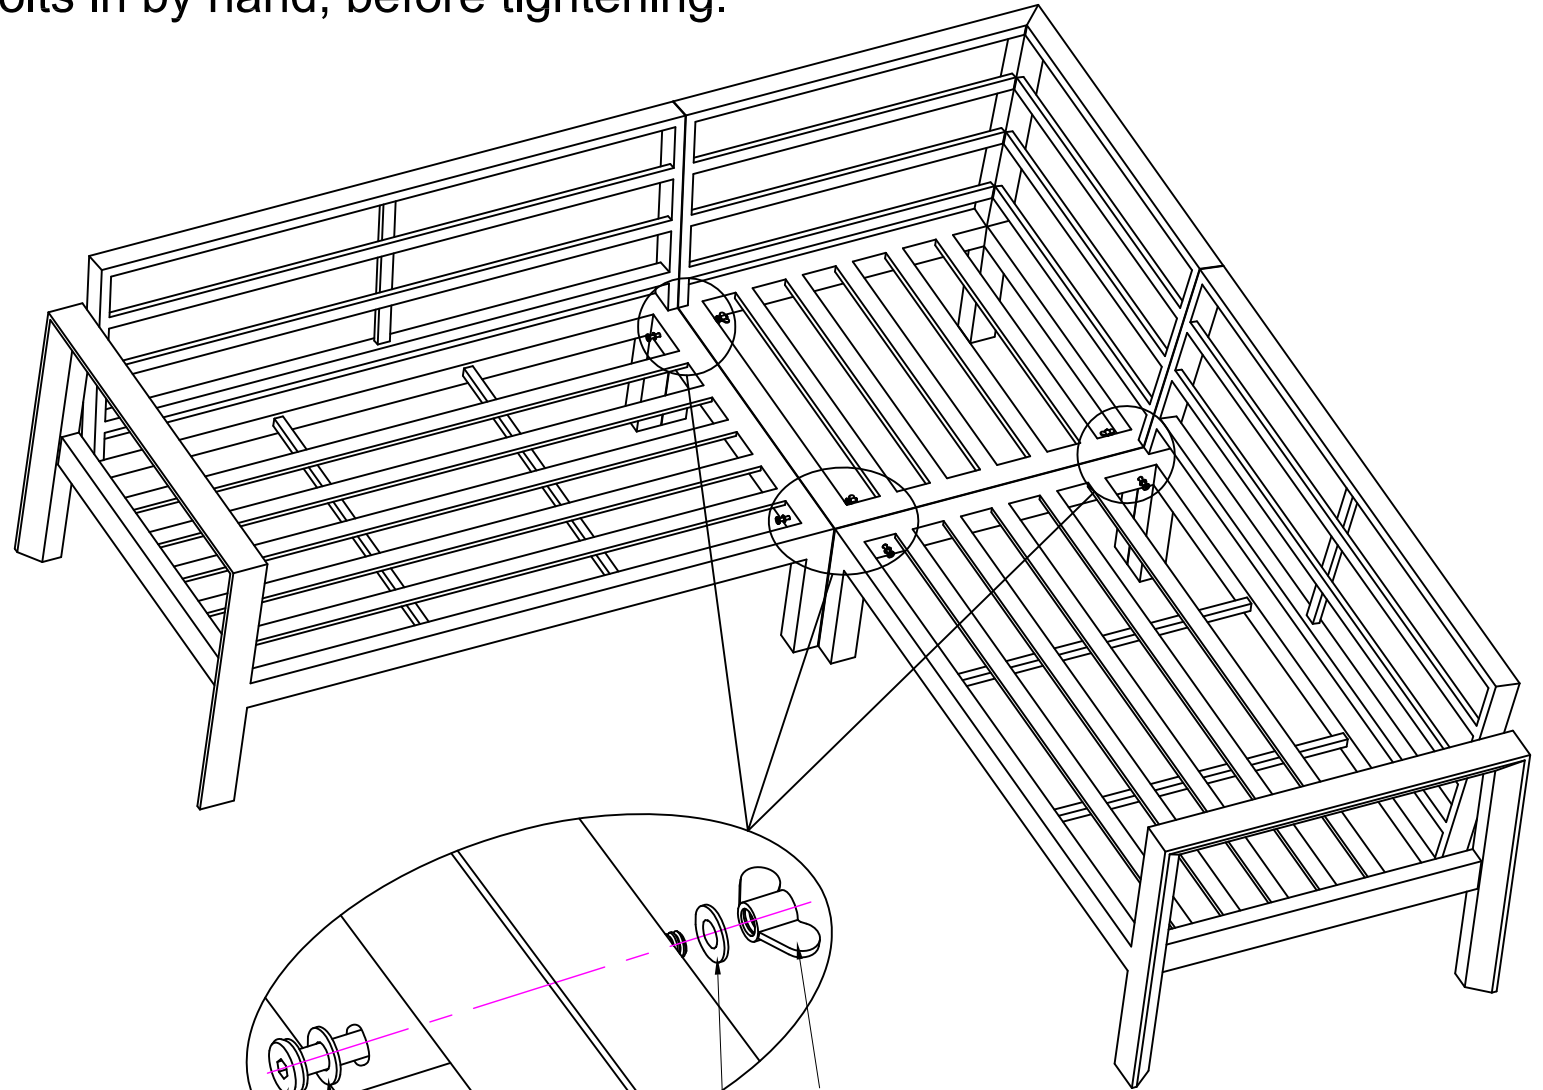

ASSEMBLING INSTRUCTION

LOUNGE CORNERSET 4-PCS (21580NF/21581NF/21582NF)

Note: first screw all bolts in by hand, before tightening.

| | | |
|---|---|------|
| A |  | 1pc |
| B |  | 1pc |
| C |  | 1pc |
| D |  M6*112 | 4pcs |
| E |  Ø6mm | 8pcs |
| F |  | 4pcs |
| G |  | 1pc |