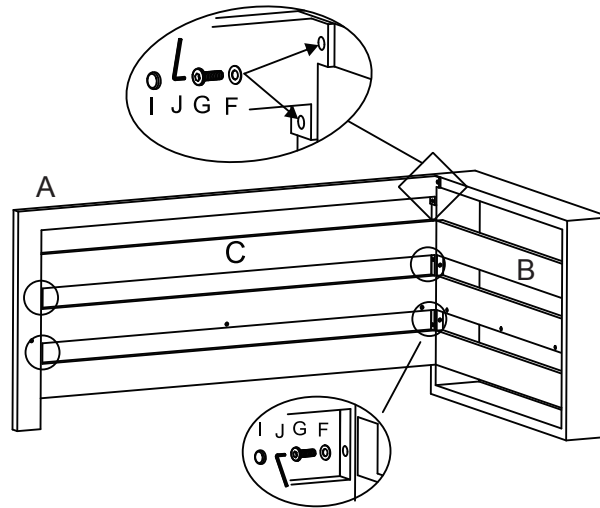

# Assembly Instruction

## CORNER SET 3-PCS(LEFT ELEMENT)

07782GT/07792GT

NO.	Pictrue	Name	Qty
A		Back	1
B		Arm	1
C		Back Sheet	1
D		Seat	1
E		Connect	1
F		Washer	14
G		Bolt M6x20	8
H		Bolt M6x35	6
I		Bolt Cover	14
J		Wrench	1