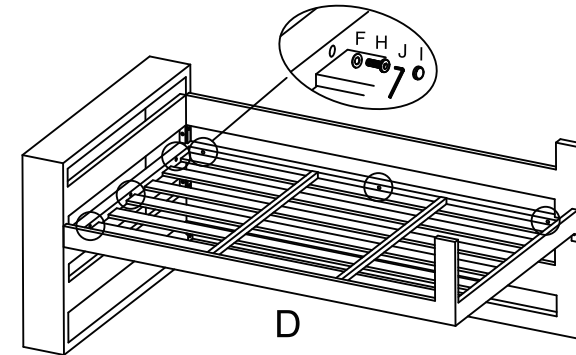

# Assembly Instruction

## CORNER SET 3-PCS(LEFT ELEMENT)

07782GT/07792GT

NO.	Pictrue	Name	Qty
A		Back	1
B		Arm	1
C		Back Sheet	1
D		Seat	1
E		Connect	1
F		Washer	14
G		Bolt M6x20	8
H		Bolt M6x35	6
I		Bolt Cover	14
J		Wrench	1