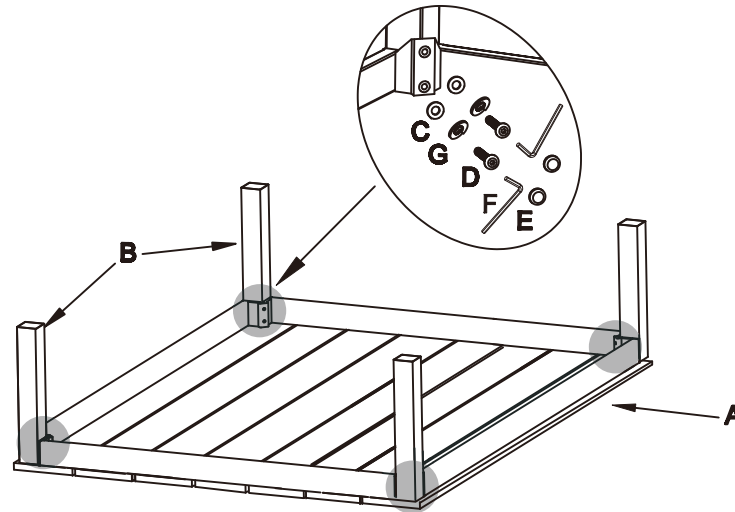

ASSEMBLY INSTRUCTIONS

LOUNGE TABLE 100x100xH30

07564GT/07584GT

NO.	PITUCRE	NAME	QTY
A		Table Rim	1
B		Table Leg	4
C		Washer	8
D		Bolt M8x45	8
E		Bolt Cover	8
F		Wrench	1
G		Spring Washer	8
H		Cushion	1

1

2