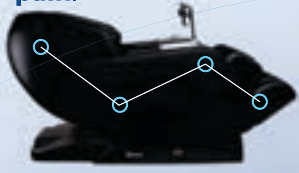

4D MASSAGE ROLLERS

The Hubble Plus features next generation 4D massage rollers, which apply pressure from every direction with variable speed that **truly mimics the human touch**. The 4D SmartScan technology maps your back at the start of each massage to closely follow your natural curve.

A more intense, deep tissue massage.

ZERO GRAVITY

The Zero Gravity position shifts the recline angle, evenly distributing body weight and reducing pressure on joints and organs. You'll experience a floating sensation that over time **reduces chronic pain**.

Position 1
Removes all stress on the muscles to achieve a weightless feeling.

Position 2
Elevates the legs above the position of the heart.

EXTENDED REACH S-TRACK AND L-TRACK

Get the benefits of an extra-long L-shaped and S-shaped massage track that follows the shape of the spine. This track runs from the top of the shoulder to the glutes reaching a length that is **double that of a standard massage chair while maintaining a natural spine shape**.