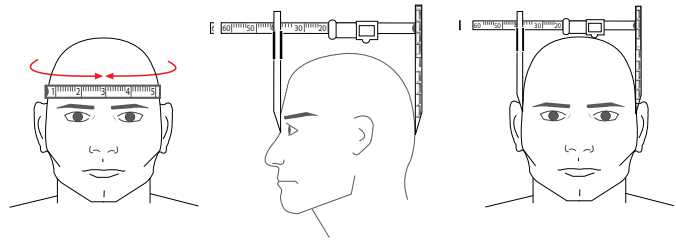

HELMET SIZING GUIDE

USING A TAPE MEASURE AND CALIPERS:

- 1. CIRCUMFERENCE:** Using a measuring tape, measure maximum head circumference approximately 12 mm above the eyebrows and ears.
- 2. LENGTH:** Using calipers or two pencils, measure maximum head length. If using two pencils instead of calipers, hold one between eyebrows and one at the back of the head and measure head length.
- 3. WIDTH:** Using calipers, measure maximum head width above the ears. If using two pencils instead of calipers, hold them at either side of head above the ears and measure head width.
4. Compare head circumference, length and width measurements to the table below to determine helmet size. If sizing guide suggests more than one size, choose the larger size.

VIPER A1/A3 SIZING - 3/4" 7-PAD LINER

	CIRCUMFERENCE	LENGTH	WIDTH
SMALL	Up to 540mm / 21¼ inches	Up to 182mm / 7¼ inches	Up to 145mm / 5¾ inches
MEDIUM	540 - 573mm / 21¼ - 22½ inches	180 - 195mm / 7 - 7¾ inches	140 - 155mm / 5½ - 6 inches
LARGE	560 - 597mm / 22¼ - 23¾ inches	185 - 205mm / 7¼ - 8 inches	145 - 160mm / 5¾ - 6¼ inches
X-LARGE	572 - 620mm / 22½ - 24½ inches	197 - 215mm / 7¾ - 8¼ inches	150 - 170mm / 6 - 6¾ inches

VIPER A1/A3 SIZING - MSS LINER

	CIRCUMFERENCE	LENGTH	WIDTH
SMALL	Up to 550mm / 21¾ inches	Up to 186mm / 7¼ inches	Up to 150mm / 6 inches
MEDIUM	545 - 575mm / 21½ - 22¾ inches	183 - 200mm / 7¼ - 7¾ inches	142 - 160mm / 5½ - 6¼ inches
LARGE	566 - 600mm / 22¼ - 23½ inches	192 - 207mm / 7½ - 8¼ inches	147 - 167mm / 5¾ - 6½ inches
X-LARGE	593 - 625mm / 23¼ - 24½ inches	203 - 218mm / 8 - 8½ inches	155 - 175mm / 6 - 7 inches