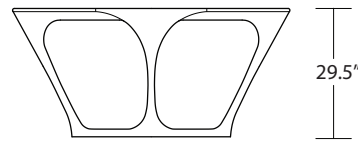

YRIS

ROUND DINING TABLE

DIMENSIONS

55" dia x 29.5"
63" dia x 29.5"h
71" dia x 29.5"h
78.75" dia x 29.5"h

WOODS AND FINISHES

Available in Walnut and Ash (see attached wood options for finishes)

TOP

Elíptical Clear Glass