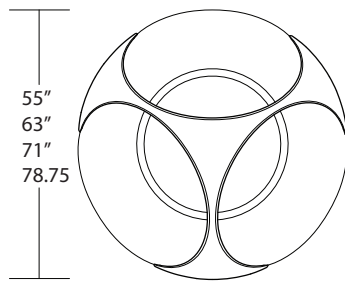

YRIS

ROUND DINING TABLE

DIMENSIONS

55" dia x 29.5"
63" dia x 29.5"h
71" dia x 29.5"h
78.75" dia x 29.5"h

WOODS AND FINISHES

Available in Walnut and Ash (see attached wood options for finishes)

TOP

Elíptical Clear Glass