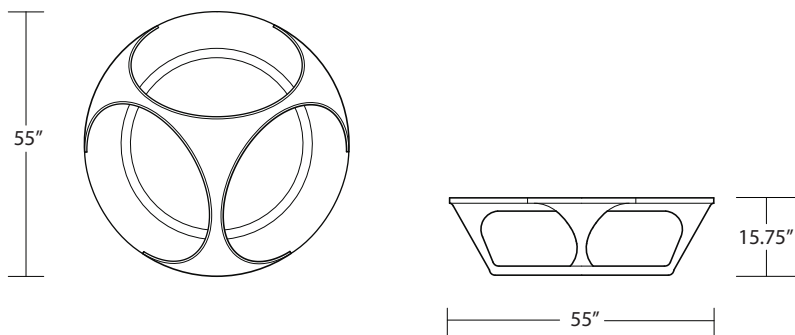

YSRIS COFFEE TABLE

DIMENSIONS
55" dia x 15.75" h

WOODS AND FINISHES
Available in Walnut and Ash (see attached wood options for finishes)

TOP
Elliptical Clear Glass

ORIGIN
Handcrafted by artisans in Valencia, Spain