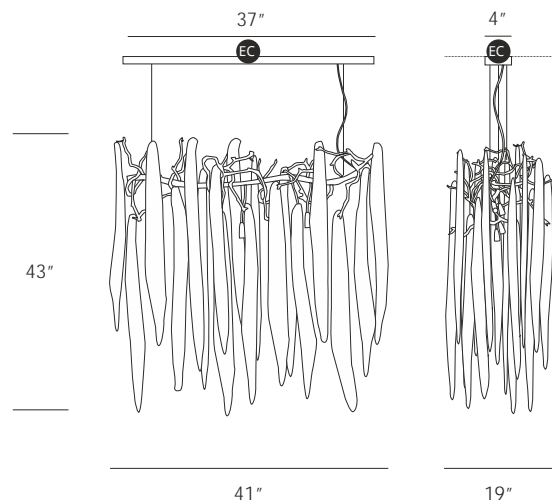

## WATERFALL HORIZONTAL SMALL CHANDELIER

**CODE**  
CT3382-7

**DIMENSIONS**  
FIXTURE: 41" w x 19" d x 43" h  
MIN SAFE OAH: 49"  
MAX OAH: 152"  
CANOPY SIZE: 37" w x 4" d

**WEIGHT**  
59lbs

**ELECTRICAL**   
7 x G9 - 40w each - 280w total  
7 x ± 450lm each - ± 3150 lumens total  
Dimmable by Phase-dimming

All the glass models are design by Serip, they are unique and exclusively handmade produced for them. For this reason, there is the possibility of variation in measures, weight colour and shape represented in this schematics, establishing a unique and prestigious feature of the glass handwork art.