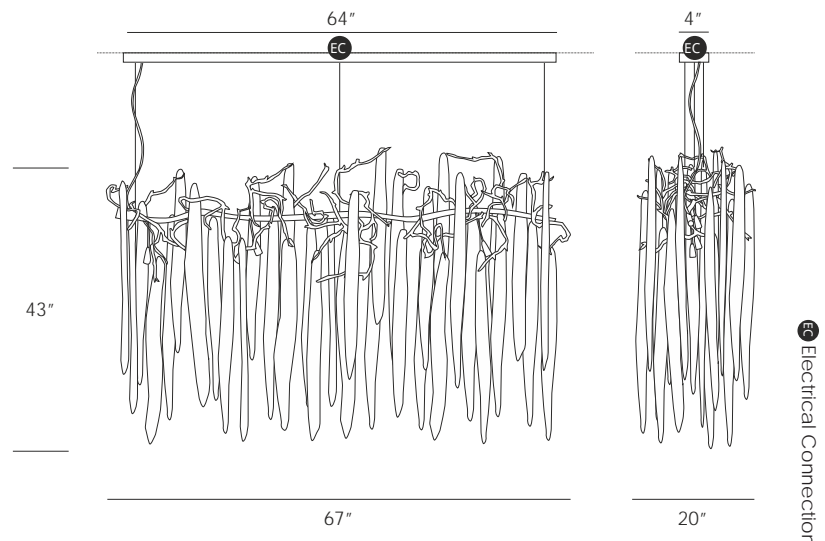

WATERFALL HORIZONTAL MEDIUM CHANDELIER

CODE
CT3383-9

DIMENSIONS
 FIXTURE: 67" w x 20" d x 43" h
 MIN SAFE OAH: 49"
 MAX OAH: 152"
 CANOPY SIZE: 64" w x 4" d

WEIGHT
99lbs

ELECTRICAL 
 9 x G9 - 40w each - 360w total
 9 x ± 450lm each - ± 4050 lumens total
 Dimmable by Phase-dimming

All the glass models are design by Serip, they are unique and exclusively handmade produced for them. For this reason, there is the possibility of variation in measures, weight colour and shape represented in this schematics, establishing a unique and prestigious feature of the glass handwork art.