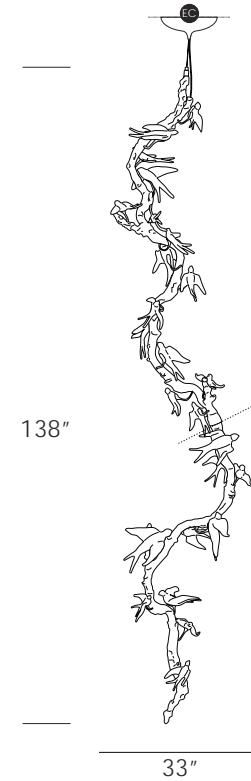

DISTRIBUTED BY COLLECTIVE FORM

8655 Holloway Plaza Drive, West Hollywood, CA 90069 | 323.739.5462 | www.seripamerica.com

SMALL
CT 3419-6

DIMENSIONS

16" dia x 45" h
MIN SAFE OAH: 53"
MAX OAH: 152"

*OAH can be adjusted on site by steel cables

WEIGHT: TBD

ELECTRICAL

6 x LED 1.05w ea | 2700K
6.3w total - 822 lm total
Dimmable by 1-10V

MEDIUM
CT 3419-6

DIMENSIONS

18" dia x 65" h
MIN SAFE OAH: 73"
MAX OAH: 171"

*OAH can be adjusted on site by steel cables

WEIGHT: TBD

ELECTRICAL

8 x LED 1.05w ea | 2700K
8.4w total - 1096 lm total
Dimmable by 1-10V

LARGE
CT 3419-8

DIMENSIONS

33" dia x 98" h
MIN SAFE OAH: 108"
MAX OAH: 207"

*OAH can be adjusted on site by steel cables

WEIGHT: TBD

ELECTRICAL

15 x LED 1.05w ea | 2700K
16w total - 2055 lm total
Dimmable by 1-10V

X-LARGE
CT 3419-25

DIMENSIONS

33" dia x 138" h
MIN SAFE OAH: 148"
MAX OAH: 226"

*OAH can be adjusted on site by steel cables