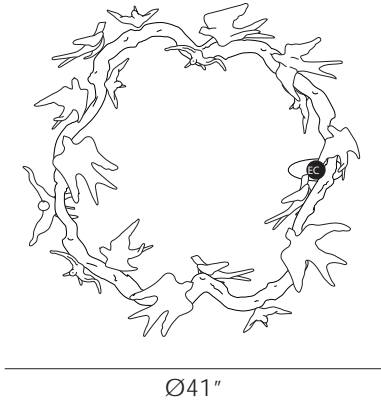

DISTRIBUTED BY COLLECTIVE FORM

8655 Holloway Plaza Drive, West Hollywood, CA 90069 | 323.739.5462 | www.seripamerica.com

VOA RING SMALL CHANDELIER
CT 3424-15

DIMENSIONS

41" dia x 20" h
MIN SAFE OAH: 28"
MAX OAH: 130"

*OAH can be adjusted
on site by steel cables

WEIGHT: 110LBS

ELECTRICAL

15 x LED 1.05w each - 2700K - 16w total
15 x max. 137 lm each - 2055 lm total
Dimmable by 1-10V

VOA RING MEDIUM CHANDELIER
CT 3424-18

DIMENSIONS

47" dia x 20" h
MIN SAFE OAH: 28"
MAX OAH: 130"

*OAH can be adjusted
on site by steel cables

WEIGHT: 110LBS

ELECTRICAL

18 x LED 1.05w each - 2700K - 19w total
18 x max. 137 lm each - 2466 lm total
Dimmable by 1-10V

VOA RING LARGE CHANDELIER
CT 3424-24

DIMENSIONS

55" dia x 22" h
MIN SAFE OAH: 28"
MAX OAH: 130"

*OAH can be adjusted
on site by steel cables

WEIGHT: 143LBS

ELECTRICAL

24 x LED 1.05w each - 2700K - 26w total
24 x max. 137 lm each - 3288 lm total
Dimmable by 1-10V