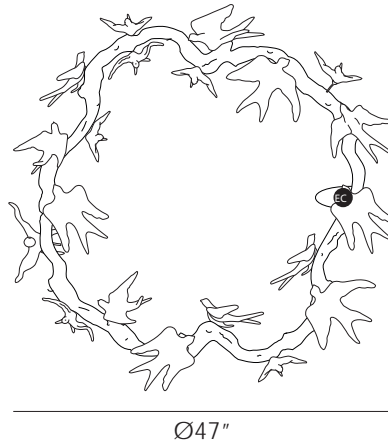

DISTRIBUTED BY COLLECTIVE FORM

8655 Holloway Plaza Drive, West Hollywood, CA 90069 | 323.739.5462 | www.seripamerica.com

VOA RING SMALL CHANDELIER
CT 3424-15

DIMENSIONS

41" dia x 20" h
MIN SAFE OAH: 28"
MAX OAH: 130"

*OAH can be adjusted
on site by steel cables

WEIGHT: 110LBS

ELECTRICAL

15 x LED 1.05w each - 2700K - 16w total
15 x max. 137 lm each - 2055 lm total
Dimmable by 1-10V

VOA RING MEDIUM CHANDELIER
CT 3424-18

DIMENSIONS

47" dia x 20" h
MIN SAFE OAH: 28"
MAX OAH: 130"

*OAH can be adjusted
on site by steel cables

WEIGHT: 110LBS

ELECTRICAL

18 x LED 1.05w each - 2700K - 19w total
18 x max. 137 lm each - 2466 lm total
Dimmable by 1-10V

VOA RING LARGE CHANDELIER
CT 3424-24

DIMENSIONS

55" dia x 22" h
MIN SAFE OAH: 28"
MAX OAH: 130"

*OAH can be adjusted
on site by steel cables

WEIGHT: 143LBS

ELECTRICAL

24 x LED 1.05w each - 2700K - 26w total
24 x max. 137 lm each - 3288 lm total
Dimmable by 1-10V