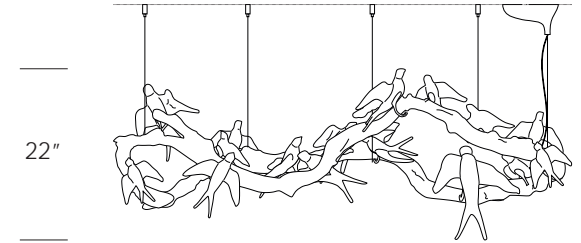

*OAH can be adjusted
on site by steel cables

WEIGHT: 110LBS

ELECTRICAL

15 x LED 1.05w each - 2700K - 16w total
15 x max. 137 lm each - 2055 lm total
Dimmable by 1-10V

VOA RING MEDIUM CHANDELIER
CT 3424-18

DIMENSIONS

47" dia x 20" h
MIN SAFE OAH: 28"
MAX OAH: 130"

*OAH can be adjusted
on site by steel cables

WEIGHT: 110LBS

ELECTRICAL

18 x LED 1.05w each - 2700K - 19w total
18 x max. 137 lm each - 2466 lm total
Dimmable by 1-10V

VOA RING LARGE CHANDELIER
CT 3424-24

DIMENSIONS

55" dia x 22" h
MIN SAFE OAH: 28"
MAX OAH: 130"

*OAH can be adjusted
on site by steel cables

WEIGHT: 143LBS

ELECTRICAL

24 x LED 1.05w each - 2700K - 26w total
24 x max. 137 lm each - 3288 lm total
Dimmable by 1-10V