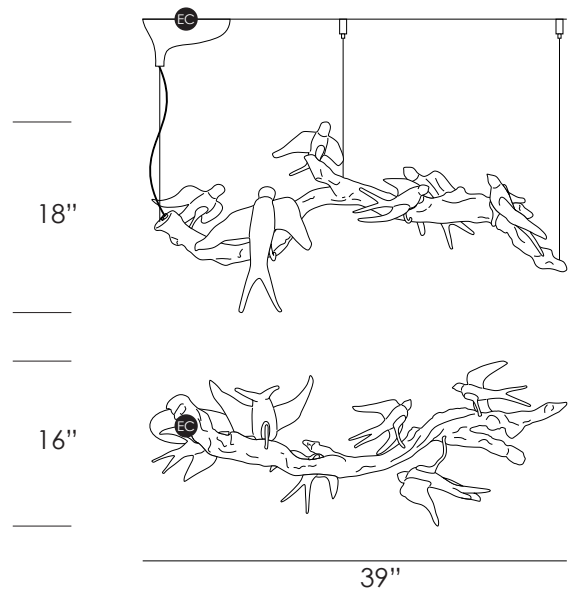

VOA HORIZONTAL SMALL CHANDELIER

CODE

CT 3418-6

DIMENSIONS

39" w 16" d x 18" h
MIN SAFE OAH: 24"
MAX OAH: 124"

*OAH can be adjusted on site by steel cables

WEIGHT

33 lbs

ELECTRICAL

6 x LED 1w - 2700K - 1w each - 6w total
6 x max. 137 lm ± 822 lumens total
Dimmable by 1-10V

EC - Electrical Connection

DISTRIBUTED BY COLLECTIVE FORM

8655 Holloway Plaza Drive, West Hollywood, CA 90069 | 323.739.5462 | www.seripamerica.com

All the glass models are design by Serip, they are unique and exclusively handmade produced for them. For this reason, there is the possibility of variation in measures, weight colour and shape represented in this schematics, establishing a unique and prestigious feature of the glass handwork art.