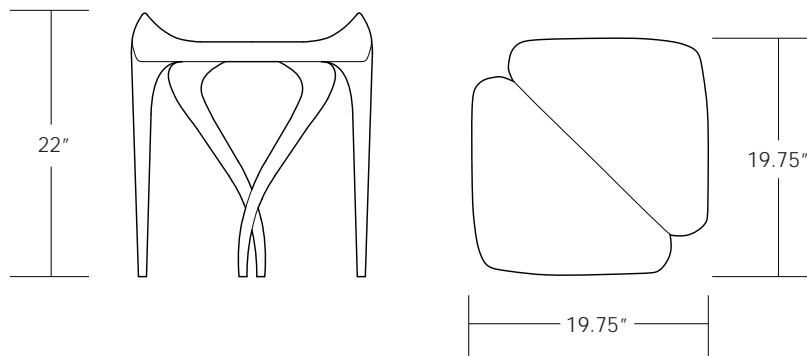

VIPERUS

SIDE TABLE

DIMENSIONS

19.75" w x 19.75" d x 22" h

ORIGIN

Handcrafted by artisans in Valencia, Spain

FOB

New York, NY